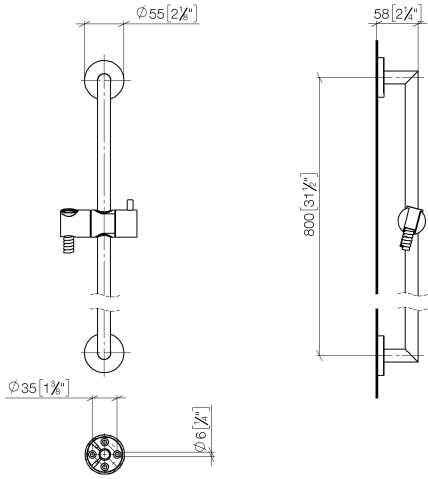

## Shower set without hand shower - Light Gold

TARA

26 413 625

Fits: TARA, META

- slide bar
- Pipe diameter 18 mm
- rosette Ø 55 mm
- gauge 800 mm
- metal shower hose 1750mm with integrated anti-twist protection
- shower hose connector 3/8"
- WRAS 2009048

### Required miscellaneous

**Concealed wall elbow -** 35 085 970 90  
 •min. recess depth 90 mm  
 •max. recess depth 163 mm

### Required miscellaneous

**Slide unit - Light Gold** 12 580 970-26

### Required miscellaneous

**Hand shower FlowReduce - Light Gold** 28 018 979-26 0010

26 413 625

mm [inches]

26 413 625

Spare parts list

No.	Item Number	Name	Quantity used	Delivery time
1	05 17 62 500 00 90	fixing set	2	2
2	90 14 10 032 00 90	seal	2	2
3	08 27 62 500-26	rosette	2	60
4	05 28 22 590 01-26	bar	1	60
5	12 580 970-26	Slide unit - Light Gold	1	30
6	28 322 970-26	Metal shower hose 1/2" x 3/8" x 1750 mm - Light Gold	1	30