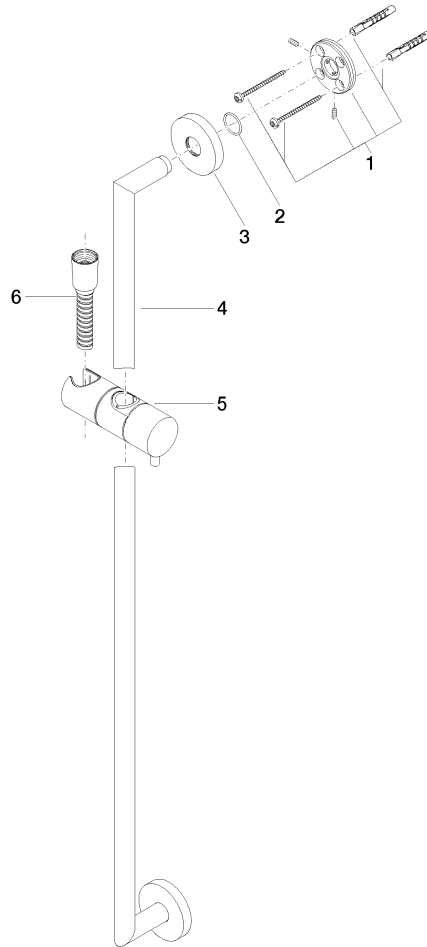

## Shower set without hand shower - Light Gold

TARA

26 413 625

Fits: TARA, META

- slide bar
- Pipe diameter 18 mm
- rosette Ø 55 mm
- gauge 800 mm
- metal shower hose 1750mm with integrated anti-twist protection
- shower hose connector 3/8"
- WRAS 2009048

### Required miscellaneous

**Concealed wall elbow -** 35 085 970 90  
 •min. recess depth 90 mm  
 •max. recess depth 163 mm

### Required miscellaneous

**Wall elbow - Light Gold** 28 450 625-26

### Required miscellaneous

**Hand shower FlowReduce - Light Gold** 28 018 979-26 0010

26 413 625

mm [inches]

26 413 625

Spare parts list

No.	Item Number	Name	Quantity used	Delivery time
1	05 17 62 500 00 90	fixing set	2	2
2	90 14 10 032 00 90	seal	2	2
3	08 27 62 500-26	rosette	2	60
4	05 28 22 590 01-26	bar	1	60
5	12 580 970-26	Slide unit - Light Gold	1	30
6	28 322 970-26	Metal shower hose 1/2" x 3/8" x 1750 mm - Light Gold	1	30