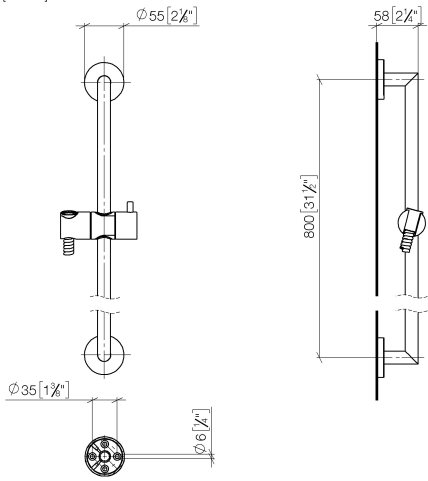

Shower set without hand shower - Brushed Bronze

TARA

26 413 625

Fits: TARA, META

- slide bar
- Pipe diameter 18 mm
- rosette Ø 55 mm
- gauge 800 mm
- metal shower hose 1750mm with integrated anti-twist protection
- shower hose connector 3/8"
- WRAS 2009048

This article does not include a hand shower!

	Brushed Bronze	26 413 625-42
	Chrome	26 413 625-00
	Brushed Platinum	26 413 625-06
	Platinum	26 413 625-08
	Dark Chrome	26 413 625-19
	Light Gold	26 413 625-26
	Brushed Light Gold	26 413 625-27
	Brushed Durabronze (23kt Gold)	26 413 625-28
	Matte Black	26 413 625-33
	Brushed Champagne (22kt Gold)	26 413 625-46
	Champagne (22kt Gold)	26 413 625-47
	Brushed Chrome	26 413 625-93
	Brushed Dark Platinum	26 413 625-99

26 413 625

mm [inches]

26 413 625

Parts for other finishes can be found here: [Chrome](#)

Spare parts list

No.	Item Number	Name	Quantity used	Delivery time
1	05 17 62 500 00 90	fixing set	2	2
2	90 14 10 032 00 90	seal	2	2
3	08 27 62 500-42	rosette	2	60
4	05 28 22 590 01-42	bar	1	60
5	12 580 970-42	Slide unit - Brushed Bronze	1	30
6	28 322 970-42	Metal shower hose 1/2" x 3/8" x 1750 mm - Brushed Bronze	1	30