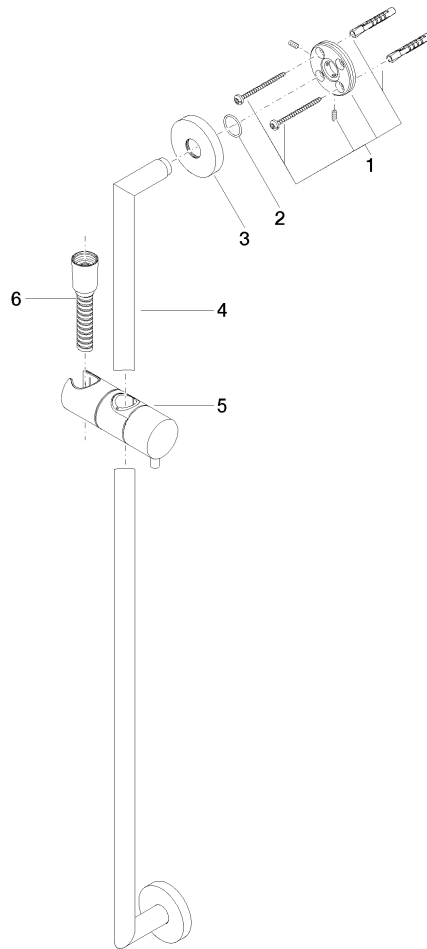

Shower set without hand shower - Brushed Bronze

TARA

26 413 625

Fits: TARA, META

- slide bar
- Pipe diameter 18 mm
- rosette Ø 55 mm
- gauge 800 mm
- metal shower hose 1750mm with integrated anti-twist protection
- shower hose connector 3/8"
- WRAS 2009048

This article does not include a hand shower!

	Brushed Bronze	26 413 625-42
	Chrome	26 413 625-00
	Brushed Platinum	26 413 625-06
	Platinum	26 413 625-08
	Dark Chrome	26 413 625-19
	Light Gold	26 413 625-26
	Brushed Light Gold	26 413 625-27
	Brushed Durabronze (23kt Gold)	26 413 625-28
	Matte Black	26 413 625-33
	Brushed Champagne (22kt Gold)	26 413 625-46
	Champagne (22kt Gold)	26 413 625-47
	Brushed Chrome	26 413 625-93
	Brushed Dark Platinum	26 413 625-99

26 413 625

mm [inches]

26 413 625

Parts for other finishes can be found here: [Chrome](#)

Spare parts list

No.	Item Number	Name	Quantity used	Delivery time
1	05 17 62 500 00 90	fixing set	2	2
2	90 14 10 032 00 90	seal	2	2
3	08 27 62 500-42	rosette	2	60
4	05 28 22 590 01-42	bar	1	60
5	12 580 970-42	Slide unit - Brushed Bronze	1	30
6	28 322 970-42	Metal shower hose 1/2" x 3/8" x 1750 mm - Brushed Bronze	1	30