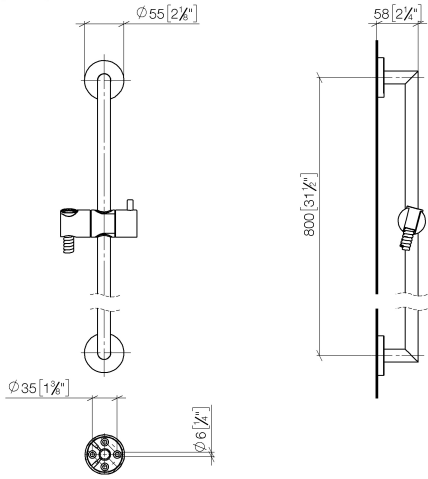

**Shower set without hand shower - Brushed Champagne (22kt Gold)**

TARA

26 413 625

Fits: TARA, META

- slide bar
- Pipe diameter 18 mm
- rosette Ø 55 mm
- gauge 800 mm
- metal shower hose 1750mm with integrated anti-twist protection
- shower hose connector 3/8"
- WRAS 2009048

This article does not include a hand shower!

|   |                               |               |
|---|-------------------------------|---------------|
|    | Brushed Champagne (22kt Gold) | 26 413 625-46 |
|    | Chrome                        | 26 413 625-00 |
|    | Brushed Platinum              | 26 413 625-06 |
|    | Platinum                      | 26 413 625-08 |
|    | Dark Chrome                   | 26 413 625-19 |
|    | Light Gold                    | 26 413 625-26 |
|    | Brushed Light Gold            | 26 413 625-27 |
|    | Brushed Durabrass (23kt Gold) | 26 413 625-28 |
|   | Matte Black                   | 26 413 625-33 |
|  | Brushed Bronze                | 26 413 625-42 |
|  | Champagne (22kt Gold)         | 26 413 625-47 |
|  | Brushed Chrome                | 26 413 625-93 |
|  | Brushed Dark Platinum         | 26 413 625-99 |

26 413 625

mm [inches]

26 413 625

Parts for other finishes can be found here: [Chrome](#)

Spare parts list

| No. | Item Number        | Name  | Quantity used | Delivery time |
|-----|--------------------|---|---------------|---------------|
| 1   | 05 17 62 500 00 90 | fixing set  | 2             | 2             |
| 2   | 90 14 10 032 00 90 | seal  | 2             | 2             |
| 3   | 08 27 62 500-46    | rosette   | 2             | 30            |
| 4   | 05 28 22 590 01-46 | bar   | 1             | 30            |
| 5   | 12 580 970-46      | Slide unit - Brushed Champagne (22kt Gold)                              | 1             | 30            |
| 6   | 28 322 970-46      | Metal shower hose 1/2" x 3/8" x 1750 mm - Brushed Champagne (22kt Gold) | 1             | 30            |