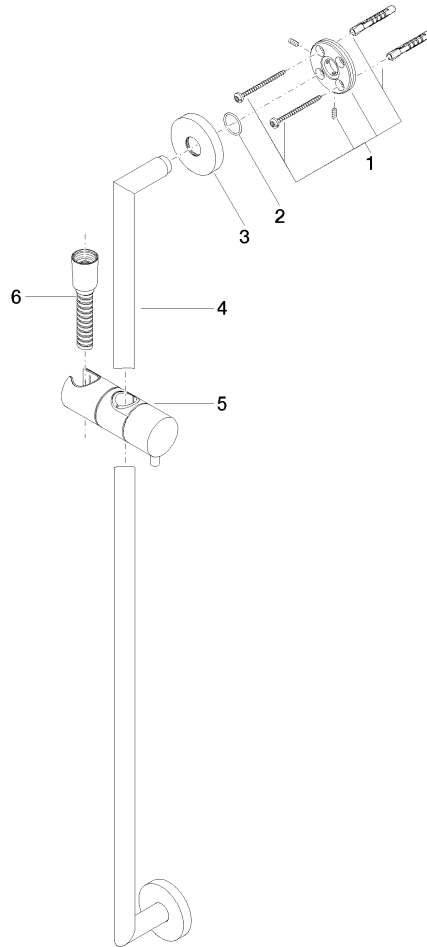

**Shower set without hand shower - Brushed Champagne (22kt Gold)**

TARA

26 413 625

Fits: TARA, META

- slide bar
- Pipe diameter 18 mm
- rosette Ø 55 mm
- gauge 800 mm
- metal shower hose 1750mm with integrated anti-twist protection
- shower hose connector 3/8"
- WRAS 2009048

This article does not include a hand shower!

|   |                               |               |
|---|-------------------------------|---------------|
|    | Brushed Champagne (22kt Gold) | 26 413 625-46 |
|    | Chrome                        | 26 413 625-00 |
|    | Brushed Platinum              | 26 413 625-06 |
|    | Platinum                      | 26 413 625-08 |
|    | Dark Chrome                   | 26 413 625-19 |
|    | Light Gold                    | 26 413 625-26 |
|    | Brushed Light Gold            | 26 413 625-27 |
|    | Brushed Durabrass (23kt Gold) | 26 413 625-28 |
|   | Matte Black                   | 26 413 625-33 |
|  | Brushed Bronze                | 26 413 625-42 |
|  | Champagne (22kt Gold)         | 26 413 625-47 |
|  | Brushed Chrome                | 26 413 625-93 |
|  | Brushed Dark Platinum         | 26 413 625-99 |

26 413 625

mm [inches]

26 413 625

Parts for other finishes can be found here: [Chrome](#)

Spare parts list

| No. | Item Number        | Name  | Quantity used | Delivery time |
|-----|--------------------|---|---------------|---------------|
| 1   | 05 17 62 500 00 90 | fixing set  | 2             | 2             |
| 2   | 90 14 10 032 00 90 | seal  | 2             | 2             |
| 3   | 08 27 62 500-46    | rosette   | 2             | 30            |
| 4   | 05 28 22 590 01-46 | bar   | 1             | 30            |
| 5   | 12 580 970-46      | Slide unit - Brushed Champagne (22kt Gold)                              | 1             | 30            |
| 6   | 28 322 970-46      | Metal shower hose 1/2" x 3/8" x 1750 mm - Brushed Champagne (22kt Gold) | 1             | 30            |