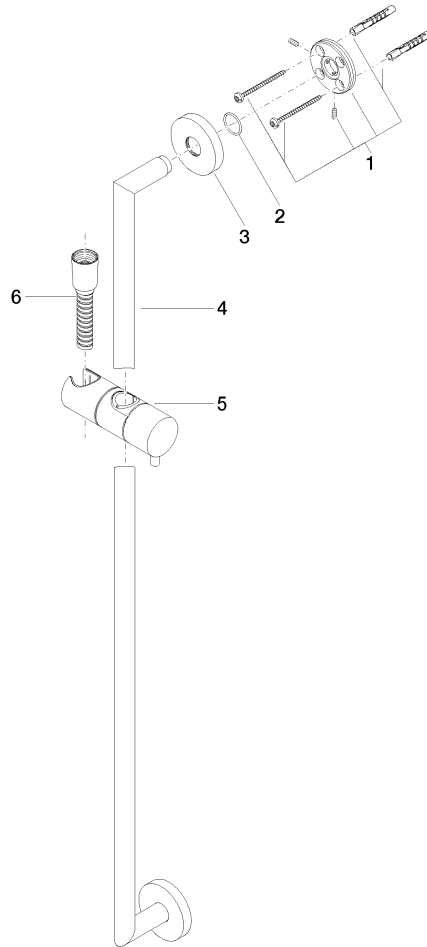

Shower set without hand shower - Champagne (22kt Gold)

TARA

26 413 625

Fits: TARA, META

- slide bar
- Pipe diameter 18 mm
- rosette Ø 55 mm
- gauge 800 mm
- metal shower hose 1750mm with integrated anti-twist protection
- shower hose connector 3/8"
- WRAS 2009048

This article does not include a hand shower!

	Champagne (22kt Gold)	26 413 625-47
	Chrome	26 413 625-00
	Brushed Platinum	26 413 625-06
	Platinum	26 413 625-08
	Dark Chrome	26 413 625-19
	Light Gold	26 413 625-26
	Brushed Light Gold	26 413 625-27
	Brushed Durabronze (23kt Gold)	26 413 625-28
	Matte Black	26 413 625-33
	Brushed Bronze	26 413 625-42
	Brushed Champagne (22kt Gold)	26 413 625-46
	Brushed Chrome	26 413 625-93
	Brushed Dark Platinum	26 413 625-99

Recommended miscellaneous

- Concealed wall elbow -** 35 085 970 90
- max. recess depth 163 mm
 - min. recess depth 90 mm

26 413 625

mm [inches]

26 413 625

Spare parts list

No.	Item Number	Name	Quantity used	Delivery time
1	05 17 62 500 00 90	fixing set	2	2
2	90 14 10 032 00 90	seal	2	2
3	08 27 62 500-47	rosette	2	30
4	05 28 22 590 01-47	bar	1	30
5	12 580 970-47	Slide unit - Champagne (22kt Gold)	1	30
6	28 322 970-47	Metal shower hose 1/2" x 3/8" x 1750 mm - Champagne (22kt Gold)	1	30