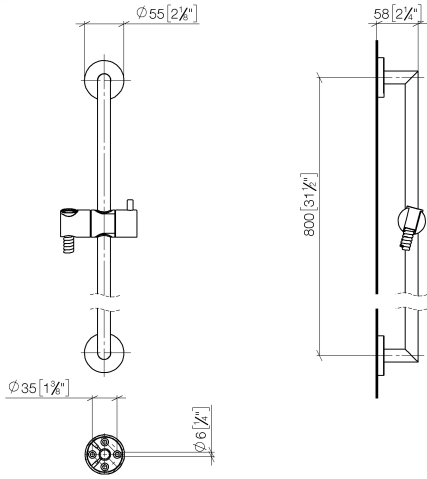

Shower set without hand shower - Champagne (22kt Gold)

TARA

26 413 625

Fits: TARA, META

- slide bar
- Pipe diameter 18 mm
- rosette Ø 55 mm
- gauge 800 mm
- metal shower hose 1750mm with integrated anti-twist protection
- shower hose connector 3/8"
- WRAS 2009048

Recommended miscellaneous

- Concealed wall elbow -** 35 085 970 90
- max. recess depth 163 mm
 - min. recess depth 90 mm

26 413 625

mm [inches]

26 413 625

Spare parts list

No.	Item Number	Name	Quantity used	Delivery time
1	05 17 62 500 00 90	fixing set	2	2
2	90 14 10 032 00 90	seal	2	2
3	08 27 62 500-47	rosette	2	30
4	05 28 22 590 01-47	bar	1	30
5	12 580 970-47	Slide unit - Champagne (22kt Gold)	1	30
6	28 322 970-47	Metal shower hose 1/2" x 3/8" x 1750 mm - Champagne (22kt Gold)	1	30