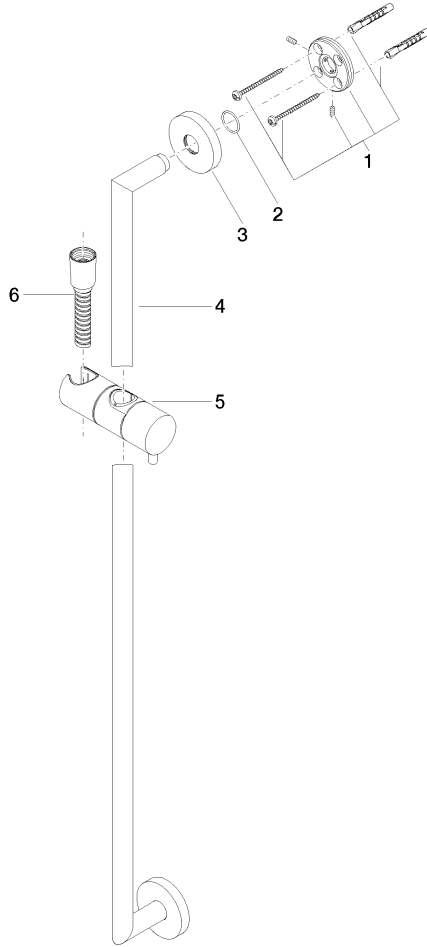

## Shower set without hand shower - Brushed Chrome

TARA

26 413 625

Fits: TARA, META

- slide bar
- Pipe diameter 18 mm
- rosette Ø 55 mm
- gauge 800 mm
- metal shower hose 1750mm with integrated anti-twist protection
- shower hose connector 3/8"
- WRAS 2009048

26 413 625

mm [inches]

Certificates

WRAS\_2009048. ACS\_20 ACC LY 738. IAPMO\_4976 (2).

26 413 625

Parts for other finishes can be found here: [Chrome](#)

Spare parts list

| No. | Item Number        | Name   | Quantity used | Delivery time |
|-----|--------------------|--|---------------|---------------|
| 1   | 05 17 62 500 00 90 | fixing set   | 2             | 2             |
| 2   | 90 14 10 032 00 90 | seal   | 2             | 2             |
| 3   | 08 27 62 500-93    | rosette  | 2             | 20            |
| 4   | 05 28 22 590 01-93 | bar  | 1             | 20            |
| 5   | 12 580 970-93      | Slide unit - Brushed Chrome                              | 1             | 20            |
| 6   | 28 322 970-93      | Metal shower hose 1/2" x 3/8" x 1750 mm - Brushed Chrome | 1             | 20            |