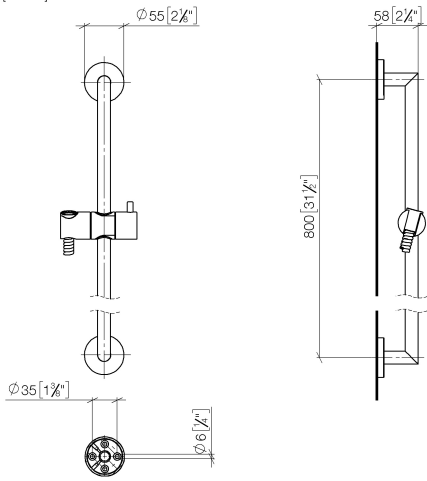

## Shower set without hand shower - Brushed Chrome

TARA

26 413 625

Fits: TARA, META

- slide bar
- Pipe diameter 18 mm
- rosette Ø 55 mm
- gauge 800 mm
- metal shower hose 1750mm with integrated anti-twist protection
- shower hose connector 3/8"
- WRAS 2009048

26 413 625

mm [inches]

Certificates

WRAS\_2009048. ACS\_20 ACC LY 738. IAPMO\_4976 (2).

26 413 625

Parts for other finishes can be found here: [Chrome](#)

Spare parts list

| No. | Item Number        | Name   | Quantity used | Delivery time |
|-----|--------------------|--|---------------|---------------|
| 1   | 05 17 62 500 00 90 | fixing set   | 2             | 2             |
| 2   | 90 14 10 032 00 90 | seal   | 2             | 2             |
| 3   | 08 27 62 500-93    | rosette  | 2             | 20            |
| 4   | 05 28 22 590 01-93 | bar  | 1             | 20            |
| 5   | 12 580 970-93      | Slide unit - Brushed Chrome                              | 1             | 20            |
| 6   | 28 322 970-93      | Metal shower hose 1/2" x 3/8" x 1750 mm - Brushed Chrome | 1             | 20            |