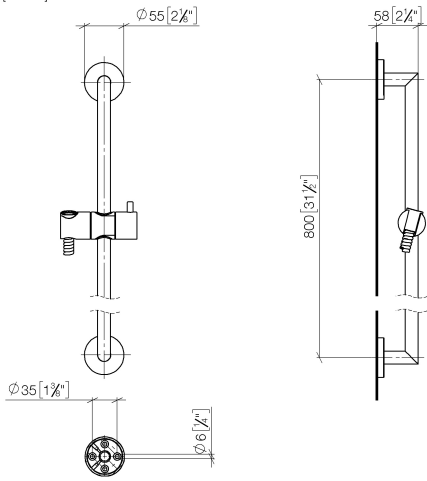

Shower set without hand shower - Brushed Dark Platinum

TARA

26 413 625

Fits: TARA, META

- slide bar
- Pipe diameter 18 mm
- rosette Ø 55 mm
- gauge 800 mm
- metal shower hose 1750mm with integrated anti-twist protection
- shower hose connector 3/8"
- WRAS 2009048

	Hand shower - Brushed Dark Platinum	28 018 979-99
--	--	---------------

Shower set without hand shower - Brushed Dark Platinum

TARA

26 413 625

26 413 625

mm [inches]

Certificates

WRAS_2009048. ACS_20 ACC LY 738. IAPMO_4976 (4).

26 413 625

Spare parts list

No.	Item Number	Name	Quantity used	Delivery time
1	05 17 62 500 00 90	fixing set	2	2
2	90 14 10 032 00 90	seal	2	2
3	08 27 62 500-99	rosette	2	30
4	05 28 22 590 01-99	bar	1	30
5	12 580 970-99	Slide unit - Brushed Dark Platinum	1	30
6	28 322 970-99	Metal shower hose 1/2" x 3/8" x 1750 mm - Brushed Dark Platinum	1	2