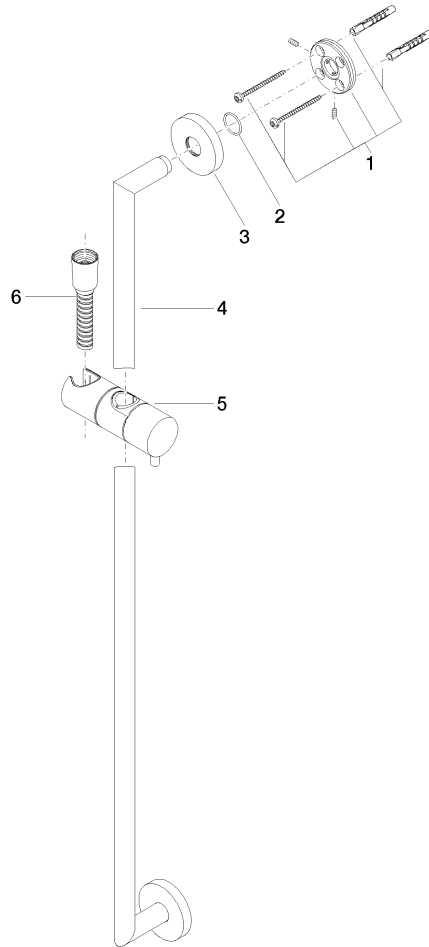

Shower set without hand shower - Brushed Dark Platinum

TARA

26 413 625

Fits: TARA, META

- slide bar
- Pipe diameter 18 mm
- rosette Ø 55 mm
- gauge 800 mm
- metal shower hose 1750mm with integrated anti-twist protection
- shower hose connector 3/8"
- WRAS 2009048

Recommended miscellaneous

	Concealed wall elbow - •max. recess depth 163 mm •min. recess depth 90 mm	35 085 970 90
--	--	---------------

Required miscellaneous

	Hand shower FlowReduce - Brushed Dark Platinum	28 012 979-99 0010
--	---	-----------------------

	Hand shower - Brushed Dark Platinum	28 018 979-99
--	--	---------------

Shower set without hand shower - Brushed Dark Platinum

TARA

26 413 625

26 413 625

mm [inches]

Certificates

WRAS_2009048. ACS_20 ACC LY 738. IAPMO_4976 (4).

26 413 625

Spare parts list

No.	Item Number	Name	Quantity used	Delivery time
1	05 17 62 500 00 90	fixing set	2	2
2	90 14 10 032 00 90	seal	2	2
3	08 27 62 500-99	rosette	2	30
4	05 28 22 590 01-99	bar	1	30
5	12 580 970-99	Slide unit - Brushed Dark Platinum	1	30
6	28 322 970-99	Metal shower hose 1/2" x 3/8" x 1750 mm - Brushed Dark Platinum	1	2