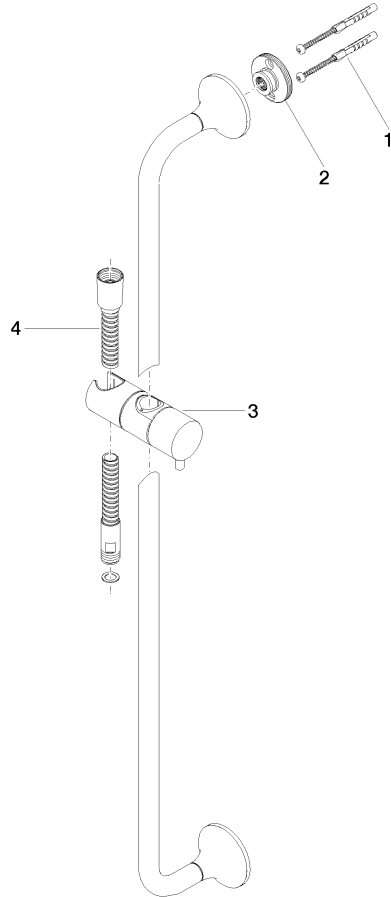

VAIA Shower set without hand shower - Brushed Platinum

26 413 809

- slide bar
- rosette Ø 60 mm
- gauge 800 mm
- metal shower hose 1700mm with integrated anti-twist protection
- shower hose connector 3/8"
- Pipe diameter 18 mm
- WRAS

This article does not include a hand shower!

	Brushed Platinum	26 413 809-06
	Chrome	26 413 809-00
	Platinum	26 413 809-08
	Dark Chrome	26 413 809-19
	Brushed Durabronze (23kt Gold)	26 413 809-28
	Brushed Bronze	26 413 809-42
	Brushed Champagne (22kt Gold)	26 413 809-46
	Champagne (22kt Gold)	26 413 809-47
	Brushed Dark Platinum	26 413 809-99

VAIA Shower set without hand shower - Brushed Platinum

26 413 809

mm [inches]

Codes & Standards

ASME A112.18.1	cUPC	Scottish Water Byelaws	UK Water Supply Regulations
----------------	------	---------------------------	--------------------------------

XP P 41-280

Certificates

WRAS_2009	ACS_20 ACC LY	IAPMO_4976
-----------	---------------	------------

VAIA Shower set without hand shower - Brushed Platinum

26 413 809

Spare parts list

No.	Item Number	Name	Quantity used	Delivery time
1	05 30 31 025 00 90	fixing set	2	2
2	90 17 20 759 00 90	disc	2	2
3	12 580 970-06	Slide unit - Brushed Platinum	1	10
4	28 322 970-06	Metal shower hose 1/2" x 3/8" x 1750 mm - Brushed Platinum	1	2