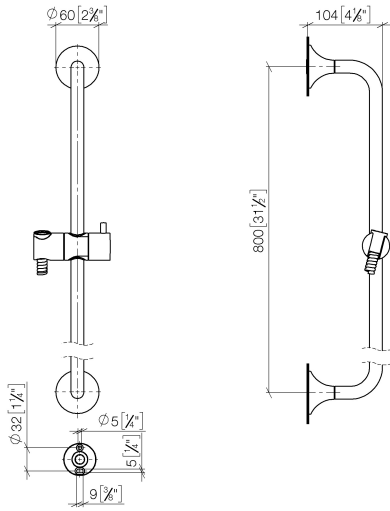

VAIA Shower set without hand shower - Brushed Platinum

26 413 809

- slide bar
- rosette Ø 60 mm
- gauge 800 mm
- metal shower hose 1700mm with integrated anti-twist protection
- shower hose connector 3/8"
- Pipe diameter 18 mm
- WRAS

Required miscellaneous

	Hand shower FlowReduce - Brushed Platinum	28 018 979-06 0010
---	--	-----------------------

Required miscellaneous

	SERIES-VARIOUS Hand shower FlowReduce - Brushed Platinum	28 027 979-06 0010
---	---	-----------------------

VAIA Shower set without hand shower - Brushed Platinum

26 413 809

mm [inches]

Codes & Standards

ASME A112.18.1	cUPC	Scottish Water Byelaws	UK Water Supply Regulations
----------------	------	---------------------------	--------------------------------

XP P 41-280

Certificates

WRAS_2009	ACS_20 ACC LY	IAPMO_4976
-----------	---------------	------------

VAIA Shower set without hand shower - Brushed Platinum

26 413 809

Spare parts list

No.	Item Number	Name	Quantity used	Delivery time
1	05 30 31 025 00 90	fixing set	2	2
2	90 17 20 759 00 90	disc	2	2
3	12 580 970-06	Slide unit - Brushed Platinum	1	10
4	28 322 970-06	Metal shower hose 1/2" x 3/8" x 1750 mm - Brushed Platinum	1	2