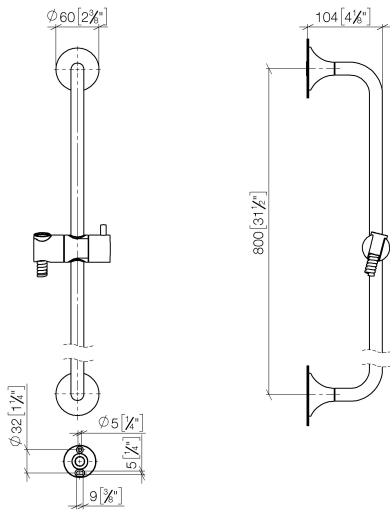

## VAIA Shower set without hand shower - Dark Chrome

26 413 809

- slide bar
- rosette Ø 60 mm
- gauge 800 mm
- metal shower hose 1700mm with integrated anti-twist protection
- shower hose connector 3/8"
- Pipe diameter 18 mm
- WRAS

### Required miscellaneous

	<b>SERIES-VARIOUS Hand shower FlowReduce - Dark Chrome</b>	28 025 979-19 0010
--	--	--------------------

## VAIA Shower set without hand shower - Dark Chrome

---

26 413 809

mm [inches]