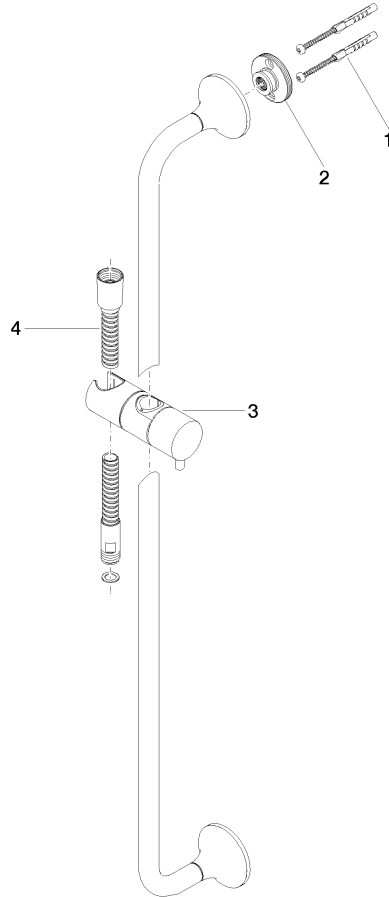

VAIA Shower set without hand shower - Brushed Bronze

26 413 809

- slide bar
- rosette Ø 60 mm
- gauge 800 mm
- metal shower hose 1700mm with integrated anti-twist protection
- shower hose connector 3/8"
- Pipe diameter 18 mm
- WRAS

Recommended miscellaneous

	Concealed wall elbow - • max. recess depth mm • min. recess depth mm	35 085 970 90
--	---	---------------

Required miscellaneous

	Hand shower FlowReduce - Brushed Bronze	28 016 979-42 0010
--	--	-----------------------

VAIA Shower set without hand shower - Brushed Bronze

26 413 809

mm [inches]

Codes & Standards

ASME A112.18.1

cUPC

Certificates

IAPMO_4976

VAIA Shower set without hand shower - Brushed Bronze

26 413 809

Spare parts list

No.	Item Number	Name	Quantity used	Delivery time
1	05 30 31 025 00 90	fixing set	2	2
2	90 17 20 759 00 90	disc	2	2
3	12 580 970-42	Slide unit - Brushed Bronze	1	30
4	28 322 970-42	Metal shower hose 1/2" x 3/8" x 1750 mm - Brushed Bronze	1	30