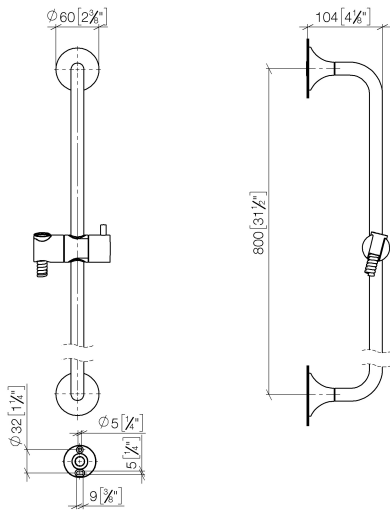

VAIA Shower set without hand shower - Brushed Bronze

26 413 809

- slide bar
- rosette Ø 60 mm
- gauge 800 mm
- metal shower hose 1700mm with integrated anti-twist protection
- shower hose connector 3/8"
- Pipe diameter 18 mm
- WRAS

Required miscellaneous

	Hand shower FlowReduce - Brushed Bronze	28 012 979-42 0010
--	--	-----------------------

Required miscellaneous

	Hand shower - Brushed Bronze	28 017 979-42
--	-------------------------------------	---------------

VAIA Shower set without hand shower - Brushed Bronze

26 413 809

mm [inches]

Codes & Standards

ASME A112.18.1

cUPC

Certificates

IAPMO_4976

VAIA Shower set without hand shower - Brushed Bronze

26 413 809

Spare parts list

No.	Item Number	Name	Quantity used	Delivery time
1	05 30 31 025 00 90	fixing set	2	2
2	90 17 20 759 00 90	disc	2	2
3	12 580 970-42	Slide unit - Brushed Bronze	1	30
4	28 322 970-42	Metal shower hose 1/2" x 3/8" x 1750 mm - Brushed Bronze	1	30