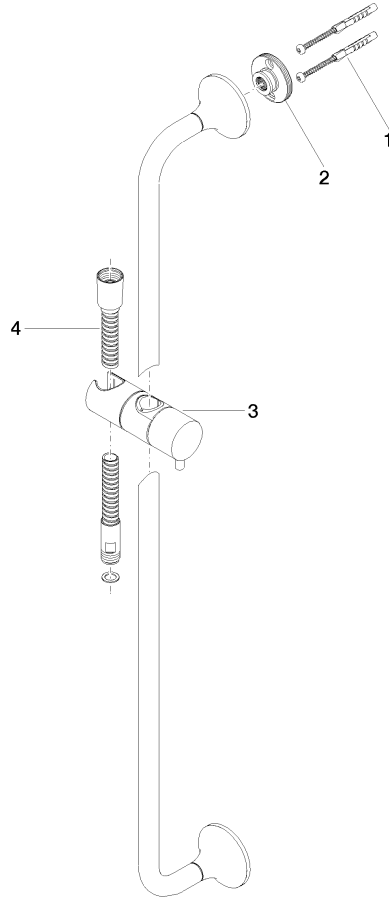

VAIA Shower set without hand shower - Brushed Champagne (22kt Gold)

26 413 809

- slide bar
- rosette Ø 60 mm
- gauge 800 mm
- metal shower hose 1700mm with integrated anti-twist protection
- shower hose connector 3/8"
- Pipe diameter 18 mm
- WRAS

This article does not include a hand shower!

	Brushed Champagne (22kt Gold)	26 413 809-46
	Chrome	26 413 809-00
	Brushed Platinum	26 413 809-06
	Platinum	26 413 809-08
	Dark Chrome	26 413 809-19
	Brushed Durabrass (23kt Gold)	26 413 809-28
	Brushed Bronze	26 413 809-42
	Champagne (22kt Gold)	26 413 809-47
	Brushed Dark Platinum	26 413 809-99

Recommended miscellaneous

- Concealed wall elbow -**
- max. recess depth mm
 - min. recess depth mm

35 085 970 90

VAIA Shower set without hand shower - Brushed Champagne (22kt Gold)

26 413 809

mm [inches]

Codes & Standards

ASME A112.18.1

cUPC

Certificates

IAPMO_4976

VAIA Shower set without hand shower - Brushed Champagne (22kt Gold)

26 413 809

Spare parts list

No.	Item Number	Name	Quantity used	Delivery time
1	05 30 31 025 00 90	fixing set	2	2
2	90 17 20 759 00 90	disc	2	2
3	12 580 970-46	Slide unit - Brushed Champagne (22kt Gold)	1	30
4	28 322 970-46	Metal shower hose 1/2" x 3/8" x 1750 mm - Brushed Champagne (22kt Gold)	1	30