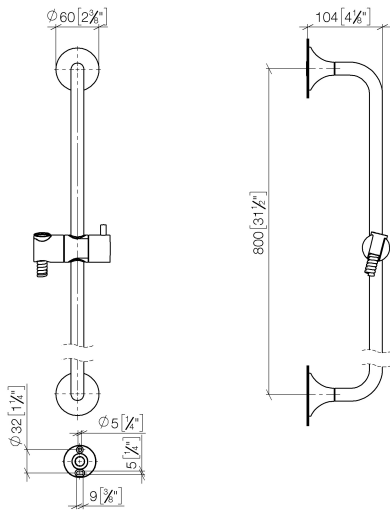

VAIA Shower set without hand shower - Brushed Champagne (22kt Gold)

26 413 809

- slide bar
- rosette Ø 60 mm
- gauge 800 mm
- metal shower hose 1700mm with integrated anti-twist protection
- shower hose connector 3/8"
- Pipe diameter 18 mm
- WRAS

This article does not include a hand shower!

	Brushed Champagne (22kt Gold)	26 413 809-46
	Chrome	26 413 809-00
	Brushed Platinum	26 413 809-06
	Platinum	26 413 809-08
	Dark Chrome	26 413 809-19
	Brushed Durabrass (23kt Gold)	26 413 809-28
	Brushed Bronze	26 413 809-42
	Champagne (22kt Gold)	26 413 809-47
	Brushed Dark Platinum	26 413 809-99

Recommended miscellaneous

- Concealed wall elbow -**
- max. recess depth mm
 - min. recess depth mm

35 085 970 90

VAIA Shower set without hand shower - Brushed Champagne (22kt Gold)

26 413 809

mm [inches]

Codes & Standards

ASME A112.18.1

cUPC

Certificates

IAPMO_4976

VAIA Shower set without hand shower - Brushed Champagne (22kt Gold)

26 413 809

Spare parts list

No.	Item Number	Name	Quantity used	Delivery time
1	05 30 31 025 00 90	fixing set	2	2
2	90 17 20 759 00 90	disc	2	2
3	12 580 970-46	Slide unit - Brushed Champagne (22kt Gold)	1	30
4	28 322 970-46	Metal shower hose 1/2" x 3/8" x 1750 mm - Brushed Champagne (22kt Gold)	1	30