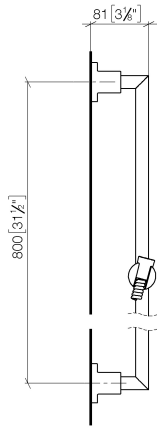

26 413 892

Certificates

WRAS_2009048. ACS_20 ACC LY 738. IAPMO_4976 (1).