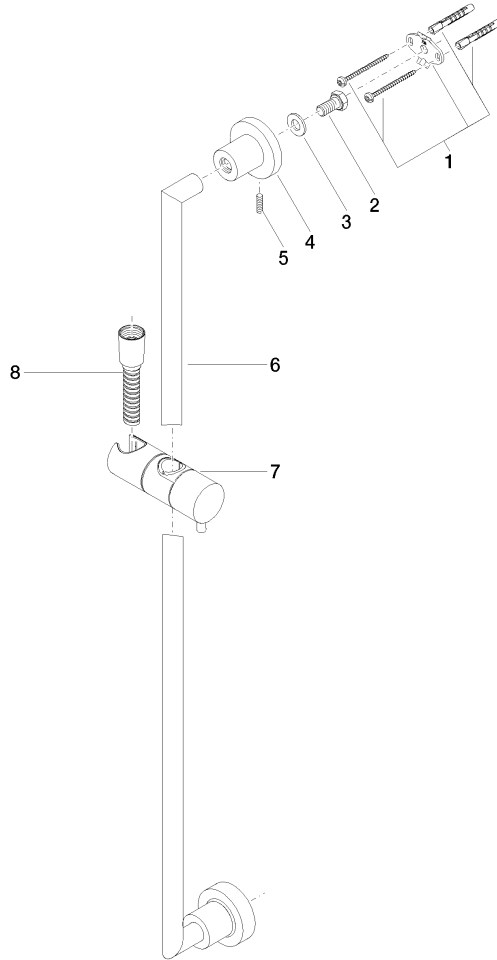

26 413 892

- slide bar
- Pipe diameter 18 mm
- rosettes Ø 55 mm
- gauge 800 mm
- metal shower hose 1750mm with integrated anti-twist protection
- shower hose connector 3/8"
- WRAS 2009048

This article does not include a hand shower!

Recommended miscellaneous

	Concealed wall elbow - •max. recess depth 163 mm •min. recess depth 90 mm	35 085 970 90
--	--	---------------

Required miscellaneous

	Hand shower - Brushed Platinum	28 012 979-06
--	---------------------------------------	---------------

Spare parts list

No.	Item Number	Name	Quantity used	Delivery time
1	05 17 20 739 00 90	fixing set	2	2
2	09 30 30 071 90	screw	2	2
3	09 30 11 046 90	disc	2	2
4	08 17 89 505-06	holder	2	10
5	04 31 11 113 00 90	pin	2	2
6	05 28 22 590 00-06	bar	1	10
7	12 580 970-06	Slide unit - Brushed Platinum	1	10
8	28 322 970-06	Metal shower hose 1/2" x 3/8" x 1750 mm - Brushed Platinum	1	2