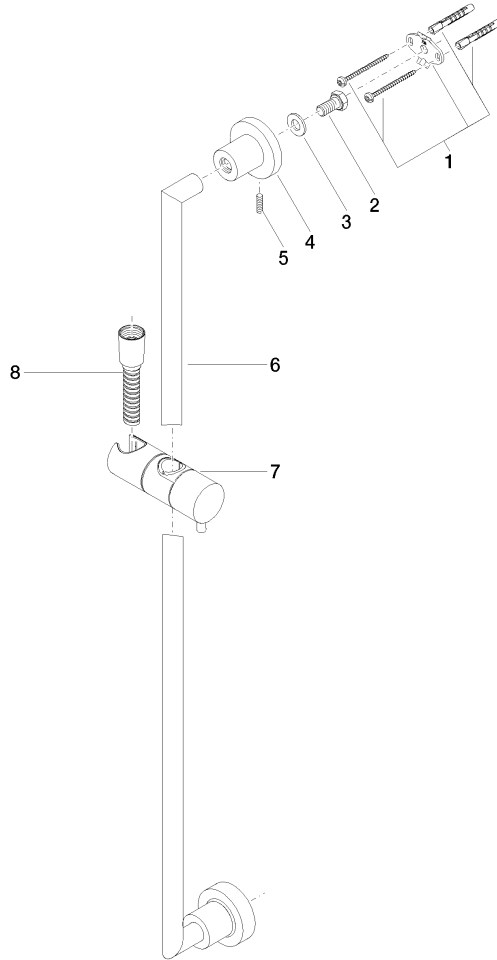

26 413 892

- slide bar
- Pipe diameter 18 mm
- rosettes Ø 55 mm
- gauge 800 mm
- metal shower hose 1750mm with integrated anti-twist protection
- shower hose connector 3/8"
- WRAS 2009048

This article does not include a hand shower!

Recommended miscellaneous

	Concealed wall elbow - •max. recess depth 163 mm •min. recess depth 90 mm	35 085 970 90
---	--	---------------

Required miscellaneous

	Hand shower - Platinum	28 016 979-08
---	-------------------------------	---------------

Required miscellaneous

	Hand shower - Platinum	28 018 979-08
---	-------------------------------	---------------

26 413 892

Certificates

WRAS_2009048. ACS_20 ACC LY 738. IAPMO_4976 (1).

26 413 892

Spare parts list

No.	Item Number	Name	Quantity used	Delivery time
1	05 17 20 739 00 90	fixing set	2	2
2	09 30 30 071 90	screw	2	2
3	09 30 11 046 90	disc	2	2
4	08 17 89 505-08	holder	2	40
5	04 31 11 113 00 90	pin	2	2
6	05 28 22 590 00-08	bar	1	40
7	12 580 970-08	Slide unit - Platinum	1	40
8	28 322 970-08	Metal shower hose 1/2" x 3/8" x 1750 mm - Platinum	1	40