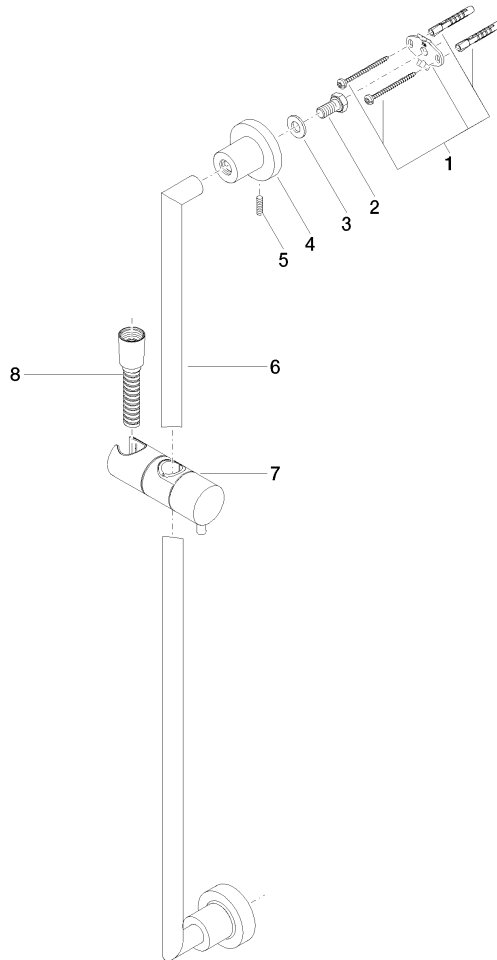

26 413 892

Spare parts list

No.	Item Number	Name	Quantity used	Delivery time
1	05 17 20 739 00 90	fixing set	2	2
2	09 30 30 071 90	screw	2	2
3	09 30 11 046 90	disc	2	2
4	08 17 89 505-33	holder	2	30
5	04 31 11 113 00 90	pin	2	2
6	05 28 22 590 00-33	bar	1	30
7	12 580 970-33	Slide unit - Matte Black	1	10
8	28 322 970-33	Metal shower hose 1/2" x 3/8" x 1750 mm - Matte Black	1	2