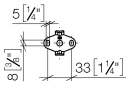

26 413 892

- slide bar
- Pipe diameter 18 mm
- rosettes Ø 55 mm
- gauge 800 mm
- metal shower hose 1750mm with integrated anti-twist protection
- shower hose connector 3/8"
- WRAS 2009048

This article does not include a hand shower!

26 413 892

mm [inches]

26 413 892

Parts for other finishes can be found here: [Chrome](#)

Spare parts list

No.	Item Number	Name	Quantity used	Delivery time
1	05 17 20 739 00 90	fixing set	2	2
2	09 30 30 071 90	screw	2	2
3	09 30 11 046 90	disc	2	2
4	08 17 89 505-46	holder	2	30
5	04 31 11 113 00 90	pin	2	2
6	05 28 22 590 00-46	bar	1	30
7	12 580 970-46	Slide unit - Brushed Champagne (22kt Gold)	1	30
8	28 322 970-46	Metal shower hose 1/2" x 3/8" x 1750 mm - Brushed Champagne (22kt Gold)	1	30