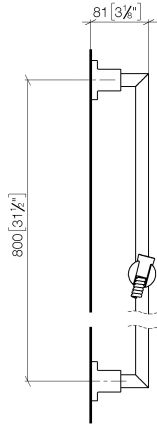

26 413 892

- slide bar
- Pipe diameter 18 mm
- rosettes Ø 55 mm
- gauge 800 mm
- metal shower hose 1750mm with integrated anti-twist protection
- shower hose connector 3/8"
- WRAS 2009048

This article does not include a hand shower!

	Brushed Champagne (22kt Gold)	26 413 892-46
	Chrome	26 413 892-00
	Brushed Platinum	26 413 892-06
	Platinum	26 413 892-08
	Dark Chrome	26 413 892-19
	Brushed Durabrass (23kt Gold)	26 413 892-28
	Matte Black	26 413 892-33
	Champagne (22kt Gold)	26 413 892-47
	Brushed Chrome	26 413 892-93
	Brushed Dark Platinum	26 413 892-99

26 413 892

mm [inches]

26 413 892

Parts for other finishes can be found here: [Chrome](#)

Spare parts list

No.	Item Number	Name	Quantity used	Delivery time
1	05 17 20 739 00 90	fixing set	2	2
2	09 30 30 071 90	screw	2	2
3	09 30 11 046 90	disc	2	2
4	08 17 89 505-46	holder	2	30
5	04 31 11 113 00 90	pin	2	2
6	05 28 22 590 00-46	bar	1	30
7	12 580 970-46	Slide unit - Brushed Champagne (22kt Gold)	1	30
8	28 322 970-46	Metal shower hose 1/2" x 3/8" x 1750 mm - Brushed Champagne (22kt Gold)	1	30