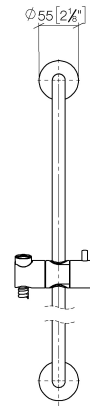

26 413 892

- slide bar
- Pipe diameter 18 mm
- rosettes Ø 55 mm
- gauge 800 mm
- metal shower hose 1750mm with integrated anti-twist protection
- shower hose connector 3/8"
- WRAS 2009048

This article does not include a hand shower!

	Brushed Champagne (22kt Gold)	26 413 892-46
	Chrome	26 413 892-00
	Brushed Platinum	26 413 892-06
	Platinum	26 413 892-08
	Dark Chrome	26 413 892-19
	Brushed Durabrass (23kt Gold)	26 413 892-28
	Matte Black	26 413 892-33
	Champagne (22kt Gold)	26 413 892-47
	Brushed Chrome	26 413 892-93
	Brushed Dark Platinum	26 413 892-99

26 413 892

mm [inches]

26 413 892

Parts for other finishes can be found here: [Chrome](#)

Spare parts list

No.	Item Number	Name	Quantity used	Delivery time
1	05 17 20 739 00 90	fixing set	2	2
2	09 30 30 071 90	screw	2	2
3	09 30 11 046 90	disc	2	2
4	08 17 89 505-46	holder	2	30
5	04 31 11 113 00 90	pin	2	2
6	05 28 22 590 00-46	bar	1	30
7	12 580 970-46	Slide unit - Brushed Champagne (22kt Gold)	1	30
8	28 322 970-46	Metal shower hose 1/2" x 3/8" x 1750 mm - Brushed Champagne (22kt Gold)	1	30