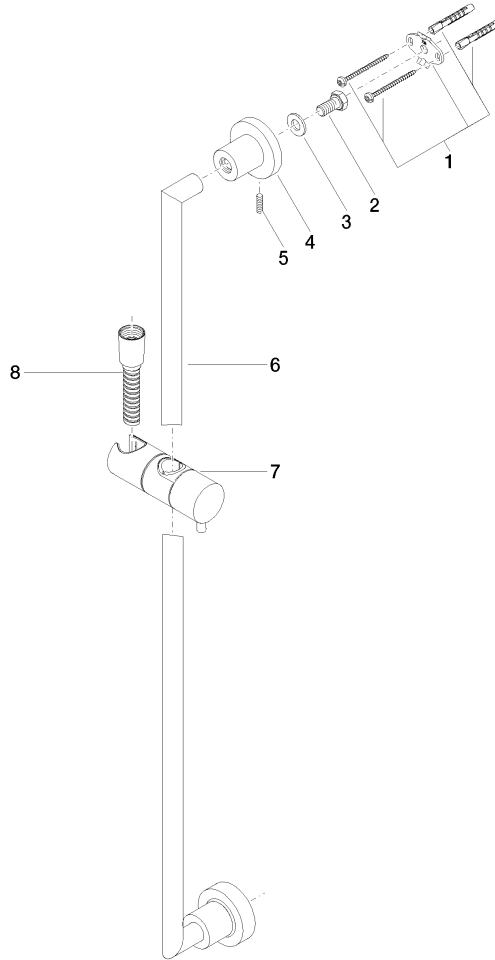

26 413 892

- slide bar
- Pipe diameter 18 mm
- rosettes Ø 55 mm
- gauge 800 mm
- metal shower hose 1750mm with integrated anti-twist protection
- shower hose connector 3/8"
- WRAS 2009048

This article does not include a hand shower!

	Brushed Champagne (22kt Gold)	26 413 892-46
	Chrome	26 413 892-00
	Brushed Platinum	26 413 892-06
	Platinum	26 413 892-08
	Dark Chrome	26 413 892-19
	Brushed Durabrass (23kt Gold)	26 413 892-28
	Matte Black	26 413 892-33
	Champagne (22kt Gold)	26 413 892-47
	Brushed Chrome	26 413 892-93
	Brushed Dark Platinum	26 413 892-99

26 413 892

mm [inches]

26 413 892

Parts for other finishes can be found here: [Chrome](#)

Spare parts list

No.	Item Number	Name	Quantity used	Delivery time
1	05 17 20 739 00 90	fixing set	2	2
2	09 30 30 071 90	screw	2	2
3	09 30 11 046 90	disc	2	2
4	08 17 89 505-46	holder	2	30
5	04 31 11 113 00 90	pin	2	2
6	05 28 22 590 00-46	bar	1	30
7	12 580 970-46	Slide unit - Brushed Champagne (22kt Gold)	1	30
8	28 322 970-46	Metal shower hose 1/2" x 3/8" x 1750 mm - Brushed Champagne (22kt Gold)	1	30