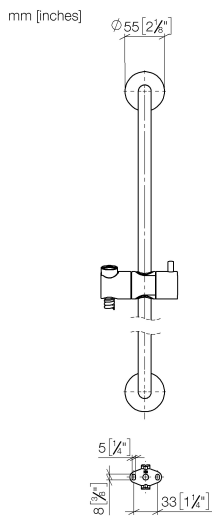

26 413 892

- slide bar
- Pipe diameter 18 mm
- rosettes Ø 55 mm
- gauge 800 mm
- metal shower hose 1750mm with integrated anti-twist protection
- shower hose connector 3/8"
- WRAS 2009048

This article does not include a hand shower!

Recommended miscellaneous

	Concealed wall elbow - •max. recess depth 163 mm •min. recess depth 90 mm	35 085 970 90
---	--	---------------

Required miscellaneous

	Hand shower FlowReduce - Brushed Dark Platinum	28 012 979-99 0010
---	---	-----------------------

	Hand shower - Brushed Dark Platinum	28 018 979-99
---	--	---------------

26 413 892

Certificates

WRAS_2009048. ACS_20 ACC LY 738. IAPMO_4976 (1).

26 413 892

Spare parts list

No.	Item Number	Name	Quantity used	Delivery time
1	05 17 20 739 00 90	fixing set	2	2
2	09 30 30 071 90	screw	2	2
3	09 30 11 046 90	disc	2	2
4	08 17 89 505-99	holder	2	30
5	04 31 11 113 00 90	pin	2	2
6	05 28 22 590 00-99	bar	1	30
7	12 580 970-99	Slide unit - Brushed Dark Platinum	1	30
8	28 322 970-99	Metal shower hose 1/2" x 3/8" x 1750 mm - Brushed Dark Platinum	1	2