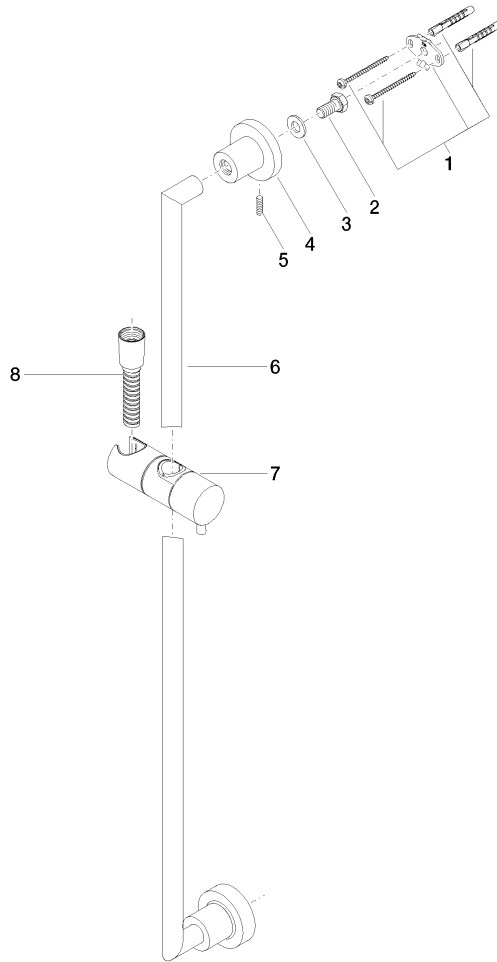

26 413 892

- slide bar
- Pipe diameter 18 mm
- rosettes Ø 55 mm
- gauge 800 mm
- metal shower hose 1750mm with integrated anti-twist protection
- shower hose connector 3/8"
- WRAS 2009048

This article does not include a hand shower!

Recommended miscellaneous

	Concealed wall elbow - •max. recess depth 163 mm •min. recess depth 90 mm	35 085 970 90
---	--	---------------

Required miscellaneous

	Hand shower FlowReduce - Brushed Dark Platinum	28 012 979-99 0010
---	---	-----------------------

	Hand shower - Brushed Dark Platinum	28 018 979-99
---	--	---------------

26 413 892

Certificates

WRAS_2009048. ACS_20 ACC LY 738. IAPMO_4976 (1).

26 413 892

Spare parts list

No.	Item Number	Name	Quantity used	Delivery time
1	05 17 20 739 00 90	fixing set	2	2
2	09 30 30 071 90	screw	2	2
3	09 30 11 046 90	disc	2	2
4	08 17 89 505-99	holder	2	30
5	04 31 11 113 00 90	pin	2	2
6	05 28 22 590 00-99	bar	1	30
7	12 580 970-99	Slide unit - Brushed Dark Platinum	1	30
8	28 322 970-99	Metal shower hose 1/2" x 3/8" x 1750 mm - Brushed Dark Platinum	1	2