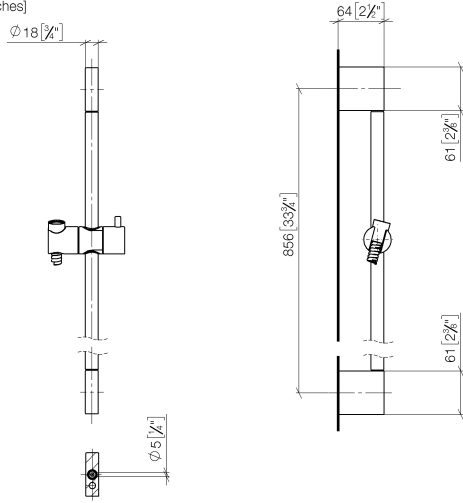

Shower set without hand shower - Brushed Platinum

IMO

26 413 979

Fits: IMO, LULU, MEM, TARA, CL.1, LISSÉ,
VAIA, META, CYO

- slide bar
- Pipe diameter 18 mm
- gauge 853 mm
- metal shower hose 1750mm with integrated anti-twist protection
- shower hose connector 3/8"
- WRAS 2009048

26 413 979

mm [inches]

Codes & Standards

ASME A112.18.1

cUPC

Scottish Water
Byelaws

UK Water Supply
Regulations

XP P 41-280