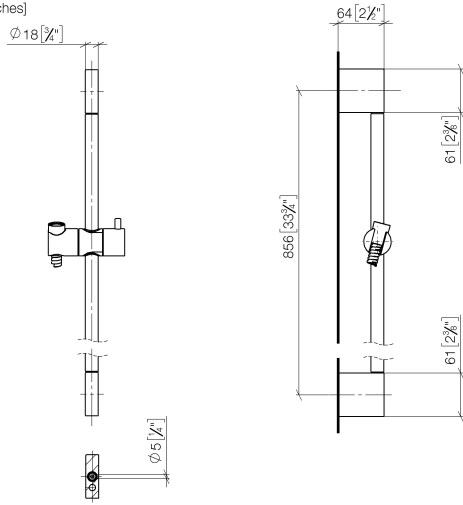

## Shower set without hand shower - Platinum

IMO

26 413 979

Fits: IMO, LULU, MEM, TARA, CL.1, LISSÉ,  
VAIA, META, CYO

- slide bar
- Pipe diameter 18 mm
- gauge 853 mm
- metal shower hose 1750mm with integrated anti-twist protection
- shower hose connector 3/8"
- WRAS 2009048

26 413 979

mm [inches]

Codes & Standards

ASME A112.18.1

cUPC

Scottish Water  
Byelaws

UK Water Supply  
Regulations

XP P 41-280