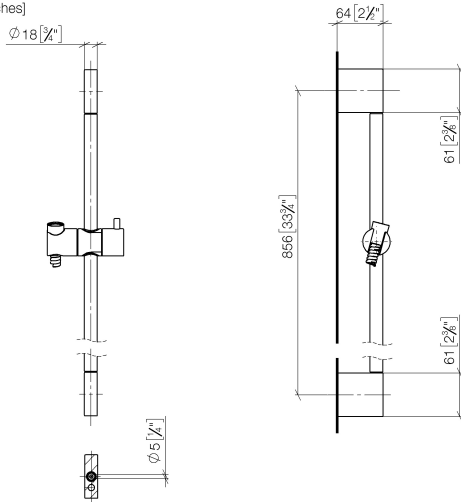

Shower set without hand shower - Dark Chrome

IMO

26 413 979

Fits: IMO, LULU, MEM, TARA, CL.1, LISSÉ,
VAIA, META, CYO

- slide bar
- Pipe diameter 18 mm
- gauge 853 mm
- metal shower hose 1750mm with integrated anti-twist protection
- shower hose connector 3/8"
- WRAS

Recommended miscellaneous

Wall elbow - Dark Chrome

28 450 980-19

Recommended miscellaneous

LISSÉ Wall elbow - Dark Chrome

28 450 845-19

26 413 979

mm [inches]