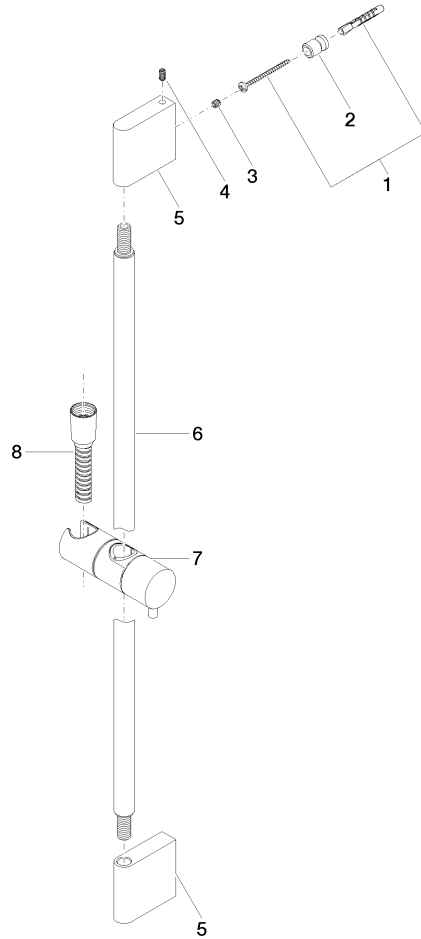

Shower set without hand shower - Light Gold

IMO

26 413 979

Fits: IMO, LULU, MEM, TARA, CL.1, LISSÉ,
VAIA, META, CYO

- slide bar
- Pipe diameter 18 mm
- gauge 853 mm
- metal shower hose 1750mm with integrated anti-twist protection
- shower hose connector 3/8"
- WRAS 2009048

Required miscellaneous

| | | |
|--|--|---------------|
| | Concealed wall elbow - •min. recess depth 90 mm •max. recess depth 163 mm | 35 085 970 90 |
|--|--|---------------|

Required miscellaneous

| | | |
|--|--------------------------------|---------------|
| | Slide unit - Light Gold | 12 580 970-26 |
|--|--------------------------------|---------------|

26 413 979

mm [inches]

Product version from 10/1/2023

Shower set without hand shower - Light Gold

IMO

26 413 979

Spare parts list

Product version from 10/1/2023