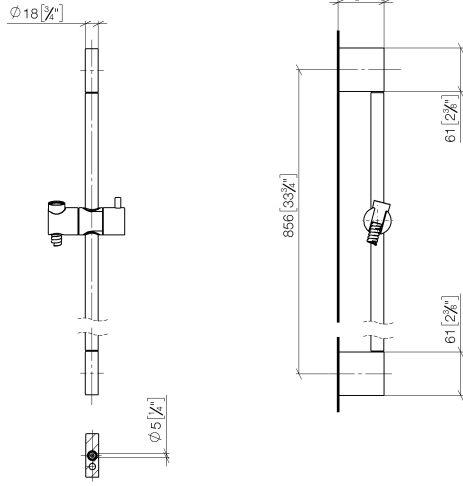

Shower set without hand shower - Light Gold

IMO

26 413 979

Fits: IMO, LULU, MEM, TARA, CL.1, LISSÉ,
VAIA, META, CYO

- slide bar
- Pipe diameter 18 mm
- gauge 853 mm
- metal shower hose 1750mm with integrated anti-twist protection
- shower hose connector 3/8"
- WRAS 2009048

Required miscellaneous

| | | |
|--|--|---------------|
| | Concealed wall elbow - •min. recess depth 90 mm •max. recess depth 163 mm | 35 085 970 90 |
|--|--|---------------|

Required miscellaneous

| | | |
|--|--------------------------------|---------------|
| | Slide unit - Light Gold | 12 580 970-26 |
|--|--------------------------------|---------------|

26 413 979

mm [inches]

Product version from 10/1/2023

Shower set without hand shower - Light Gold

IMO

26 413 979

Spare parts list

Product version from 10/1/2023