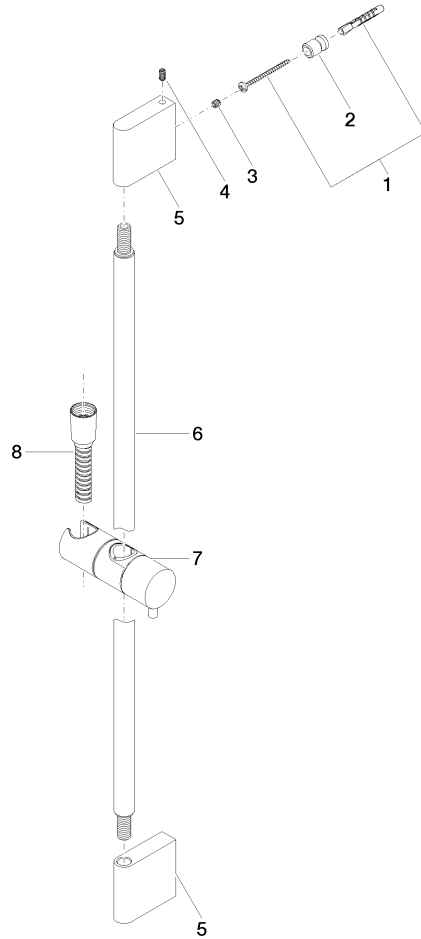

Shower set without hand shower - Brushed Light Gold

IMO

26 413 979

Fits: IMO, LULU, MEM, TARA, CL.1, LISSÉ,
VAIA, META, CYO

- slide bar
- Pipe diameter 18 mm
- gauge 853 mm
- metal shower hose 1750mm with integrated anti-twist protection
- shower hose connector 3/8"
- WRAS 2009048

Required miscellaneous

	Concealed wall elbow - •min. recess depth 90 mm •max. recess depth 163 mm	35 085 970 90
---	--	---------------

Required miscellaneous

	Slide unit - Brushed Light Gold	12 580 970-27
---	--	---------------

Required miscellaneous

	Hand shower FlowReduce - Brushed Light Gold	28 018 979-27 0010
---	--	-----------------------

26 413 979

mm [inches]

26 413 979

Product version from 10/1/2023

Shower set without hand shower - Brushed Light Gold