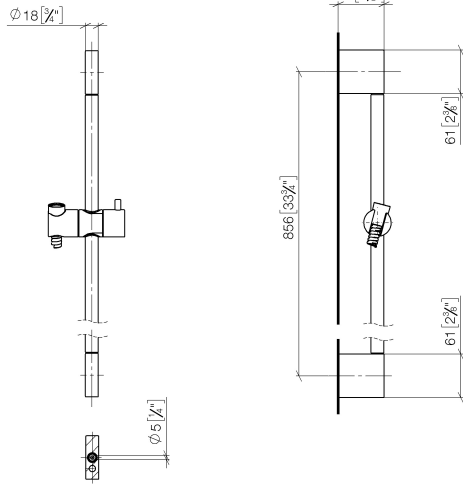

Shower set without hand shower - Brushed Light Gold

IMO

26 413 979

Fits: IMO, LULU, MEM, TARA, CL.1, LISSÉ,
VAIA, META, CYO

- slide bar
- Pipe diameter 18 mm
- gauge 853 mm
- metal shower hose 1750mm with integrated anti-twist protection
- shower hose connector 3/8"
- WRAS 2009048

Required miscellaneous

	Concealed wall elbow - •min. recess depth 90 mm •max. recess depth 163 mm	35 085 970 90
---	--	---------------

Required miscellaneous

	Slide unit - Brushed Light Gold	12 580 970-27
---	--	---------------

Required miscellaneous

	Hand shower FlowReduce - Brushed Light Gold	28 018 979-27 0010
---	--	-----------------------

26 413 979

mm [inches]

26 413 979

Product version from 10/1/2023

Shower set without hand shower - Brushed Light Gold