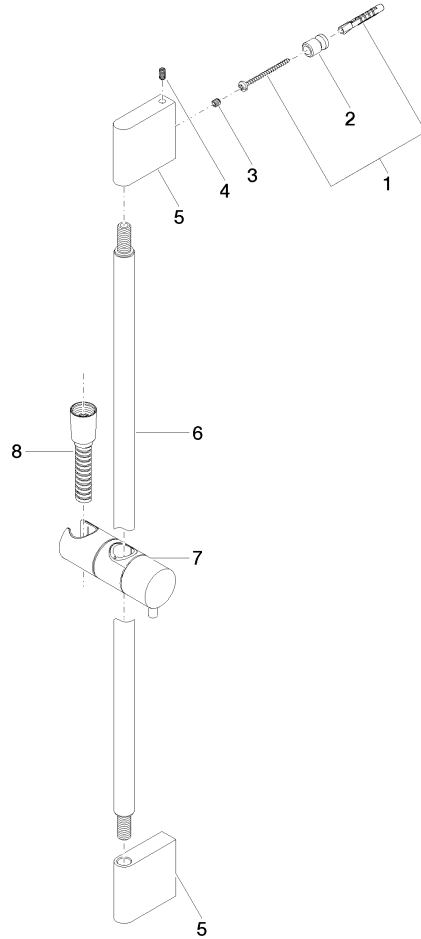

26 413 979

Fits: IMO, LULU, MEM, TARA, CL.1, LISSÉ,  
VAIA, META, CYO

- slide bar
- Pipe diameter 18 mm
- gauge 853 mm
- metal shower hose 1750mm with integrated anti-twist protection
- shower hose connector 3/8"
- WRAS 2009048

This article does not include a hand shower!

26 413 979-39

	Chrome	26 413 979-00
	Brushed Platinum	26 413 979-06
	Platinum	26 413 979-08
	Dark Chrome	26 413 979-19
	Light Gold	26 413 979-26
	Brushed Light Gold	26 413 979-27
	Brushed Durabronze (23kt Gold)	26 413 979-28
	Matte Black	26 413 979-33
	Brushed Bronze	26 413 979-42
		26 413 979-43
	Brushed Champagne (22kt Gold)	26 413 979-46
	Champagne (22kt Gold)	26 413 979-47
	Brushed Chrome	26 413 979-93
	Brushed Dark Platinum	26 413 979-99

26 413 979

mm [inches]

26 413 979

Parts for other  
finishes can be found  
here: [Chrome](#)

Shower set without hand shower -

IMO

26 413 979

## Spare parts list