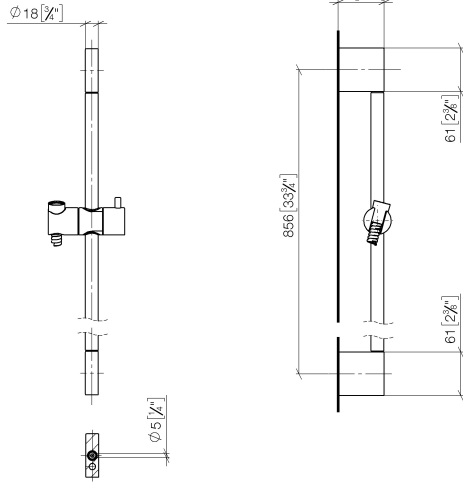

26 413 979

Fits: IMO, LULU, MEM, TARA, CL.1, LISSÉ,  
VAIA, META, CYO

- slide bar
- Pipe diameter 18 mm
- gauge 853 mm
- metal shower hose 1750mm with integrated anti-twist protection
- shower hose connector 3/8"
- WRAS 2009048

This article does not include a hand shower!

26 413 979-39

	Chrome	26 413 979-00
	Brushed Platinum	26 413 979-06
	Platinum	26 413 979-08
	Dark Chrome	26 413 979-19
	Light Gold	26 413 979-26
	Brushed Light Gold	26 413 979-27
	Brushed Durabronze (23kt Gold)	26 413 979-28
	Matte Black	26 413 979-33
	Brushed Bronze	26 413 979-42
		26 413 979-43
	Brushed Champagne (22kt Gold)	26 413 979-46
	Champagne (22kt Gold)	26 413 979-47
	Brushed Chrome	26 413 979-93
	Brushed Dark Platinum	26 413 979-99

26 413 979

mm [inches]

26 413 979

Parts for other  
finishes can be found  
here: [Chrome](#)

Shower set without hand shower -

IMO

26 413 979

## Spare parts list