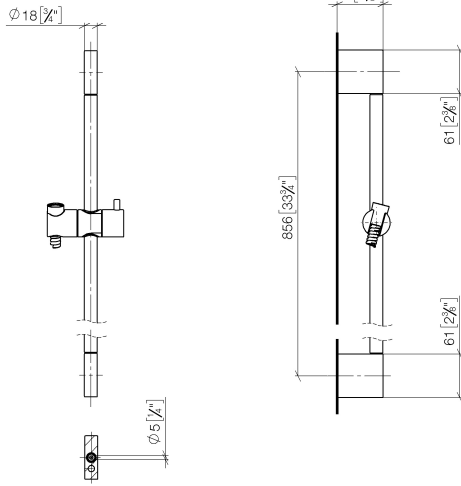

## Shower set without hand shower - Brushed Bronze

IMO

26 413 979 Product version from 10/1/2023

- slide bar
- Pipe diameter 18 mm
- gauge 853 mm
- metal shower hose 1750mm with integrated anti-twist protection
- shower hose connector 3/8"
- WRAS

# Shower set without hand shower - Brushed Bronze

26 413 979 Product version from 10/1/2023

mm [inches]

Spare parts list

No.	Item Number	Name	Quantity used	Delivery time
1	05 17 20 726 02 90	fixing set	2	2
2	08 17 20 726 90	holder	2	2
3	09 31 11 049 90	pin	2	2
4	04 31 11 113 00 90	pin	2	2
5	08 17 97 054-42	holder	2	60
6	90 28 22 597 00-42	holder	1	30
7	12 580 970-42	Slide unit - Brushed Bronze	1	30
8	28 322 970-42	Metal shower hose 1/2" x 3/8" x 1750 mm - Brushed Bronze	1	30