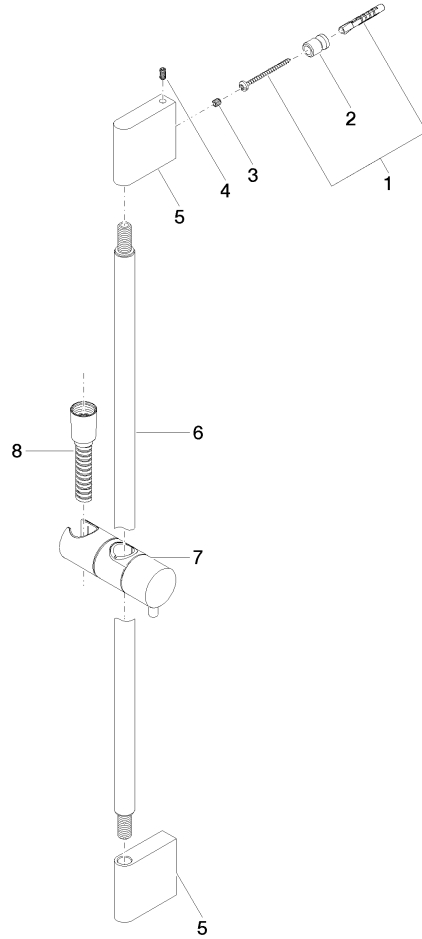

## Shower set without hand shower - Brushed Bronze

IMO

26 413 979 Product version from 10/1/2023

- slide bar
- Pipe diameter 18 mm
- gauge 853 mm
- metal shower hose 1750mm with integrated anti-twist protection
- shower hose connector 3/8"
- WRAS

### Required miscellaneous

	<b>Hand shower - Brushed Bronze</b>	28 017 979-42
--	-------------------------------------	---------------

# Shower set without hand shower - Brushed Bronze

26 413 979 Product version from 10/1/2023

mm [inches]

Spare parts list

No.	Item Number	Name	Quantity used	Delivery time
1	05 17 20 726 02 90	fixing set	2	2
2	08 17 20 726 90	holder	2	2
3	09 31 11 049 90	pin	2	2
4	04 31 11 113 00 90	pin	2	2
5	08 17 97 054-42	holder	2	60
6	90 28 22 597 00-42	holder	1	30
7	12 580 970-42	Slide unit - Brushed Bronze	1	30
8	28 322 970-42	Metal shower hose 1/2" x 3/8" x 1750 mm - Brushed Bronze	1	30