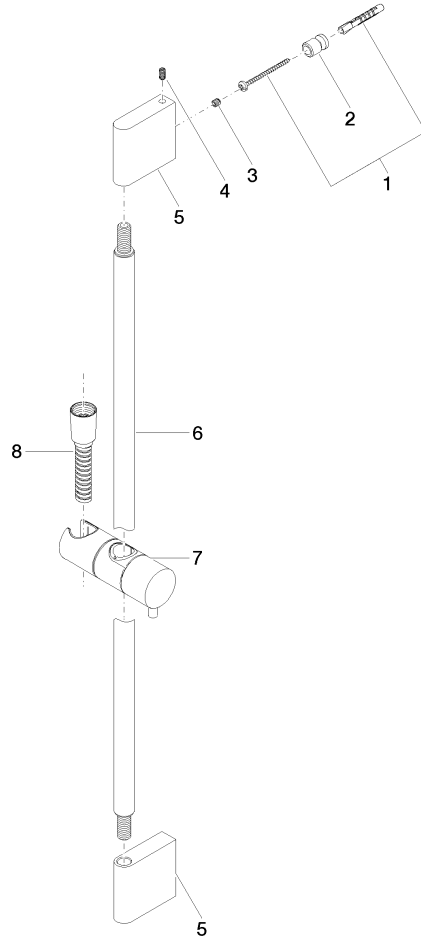

**Shower set without hand shower -**

IMO

26 413 979

Fits: IMO, LULU, MEM, TARA, CL.1, LISSÉ,  
VAIA, META, CYO

- slide bar
- Pipe diameter 18 mm
- gauge 853 mm
- metal shower hose 1750mm with integrated anti-twist protection
- shower hose connector 3/8"
- WRAS 2009048

This article does not include a hand shower!

26 413 979-43

|  |                                     |               |
|--|-------------------------------------|---------------|
|    | Chrome                              | 26 413 979-00 |
|    | Brushed Platinum                    | 26 413 979-06 |
|    | Platinum                            | 26 413 979-08 |
|    | Dark Chrome                         | 26 413 979-19 |
|    | Light Gold                          | 26 413 979-26 |
|    | Brushed Light Gold                  | 26 413 979-27 |
|    | Brushed Durabronze<br>(23kt Gold)   | 26 413 979-28 |
|    | Matte Black                         | 26 413 979-33 |
|  |                                     | 26 413 979-39 |
|  | Brushed Bronze                      | 26 413 979-42 |
|  | Brushed<br>Champagne (22kt<br>Gold) | 26 413 979-46 |
|  | Champagne (22kt<br>Gold)            | 26 413 979-47 |
|  | Brushed Chrome                      | 26 413 979-93 |
|  | Brushed Dark<br>Platinum            | 26 413 979-99 |

26 413 979

mm [inches]

26 413 979

Parts for other  
finishes can be found  
here: [Chrome](#)

Shower set without hand shower -

IMO

26 413 979

## Spare parts list