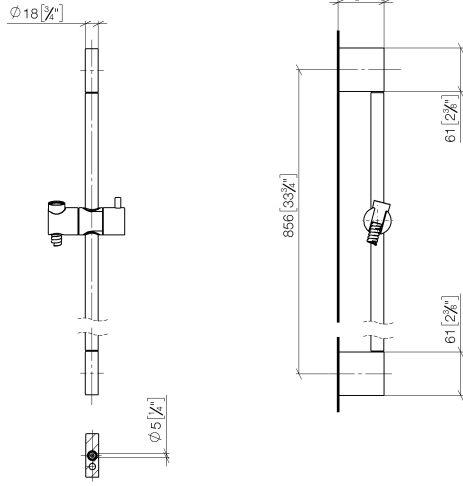

**Shower set without hand shower -**

IMO

26 413 979

Fits: IMO, LULU, MEM, TARA, CL.1, LISSÉ,  
VAIA, META, CYO

- slide bar
- Pipe diameter 18 mm
- gauge 853 mm
- metal shower hose 1750mm with integrated anti-twist protection
- shower hose connector 3/8"
- WRAS 2009048

This article does not include a hand shower!

26 413 979-43

|  |                                     |               |
|--|-------------------------------------|---------------|
|    | Chrome                              | 26 413 979-00 |
|    | Brushed Platinum                    | 26 413 979-06 |
|    | Platinum                            | 26 413 979-08 |
|    | Dark Chrome                         | 26 413 979-19 |
|    | Light Gold                          | 26 413 979-26 |
|    | Brushed Light Gold                  | 26 413 979-27 |
|    | Brushed Durabronze<br>(23kt Gold)   | 26 413 979-28 |
|    | Matte Black                         | 26 413 979-33 |
|  |                                     | 26 413 979-39 |
|  | Brushed Bronze                      | 26 413 979-42 |
|  | Brushed<br>Champagne (22kt<br>Gold) | 26 413 979-46 |
|  | Champagne (22kt<br>Gold)            | 26 413 979-47 |
|  | Brushed Chrome                      | 26 413 979-93 |
|  | Brushed Dark<br>Platinum            | 26 413 979-99 |

26 413 979

mm [inches]

26 413 979

Parts for other  
finishes can be found  
here: [Chrome](#)

Shower set without hand shower -

IMO

26 413 979

## Spare parts list