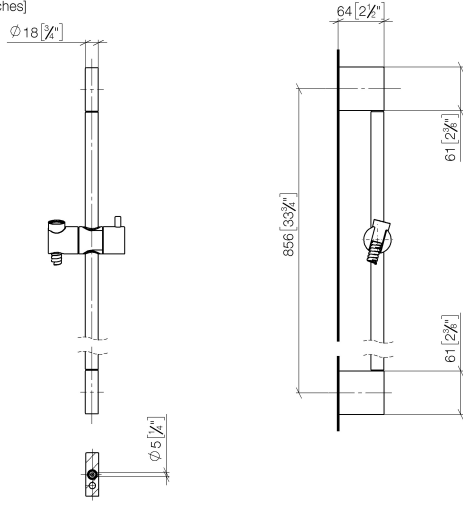

Shower set without hand shower - Champagne (22kt Gold)

IMO

26 413 979

- slide bar
- Pipe diameter 18 mm
- gauge 853 mm
- metal shower hose 1750mm with integrated anti-twist protection
- shower hose connector 3/8"
- WRAS 2009048

This article does not include a hand shower!

Fits: IMO, LULU, MEM, TARA, CL.1, LISSÉ, VAIA, META, CYO

	Champagne (22kt Gold)	26 413 979-47
	Chrome	26 413 979-00
	Brushed Platinum	26 413 979-06
	Platinum	26 413 979-08
	Dark Chrome	26 413 979-19
	Light Gold	26 413 979-26
	Brushed Light Gold	26 413 979-27
	Brushed Durabross (23kt Gold)	26 413 979-28
	Matte Black	26 413 979-33
	Brushed Bronze	26 413 979-42
	Brushed Champagne (22kt Gold)	26 413 979-46
	Brushed Chrome	26 413 979-93
	Brushed Dark Platinum	26 413 979-99

Recommended miscellaneous

Wall elbow - Champagne (22kt Gold) 28 450 980-47

26 413 979

mm [inches]

26 413 979

Product version from 10/1/2023

Parts for other
finishes can be found
here: [Chrome](#)

Shower set without hand shower - Champagne (22kt Gold)