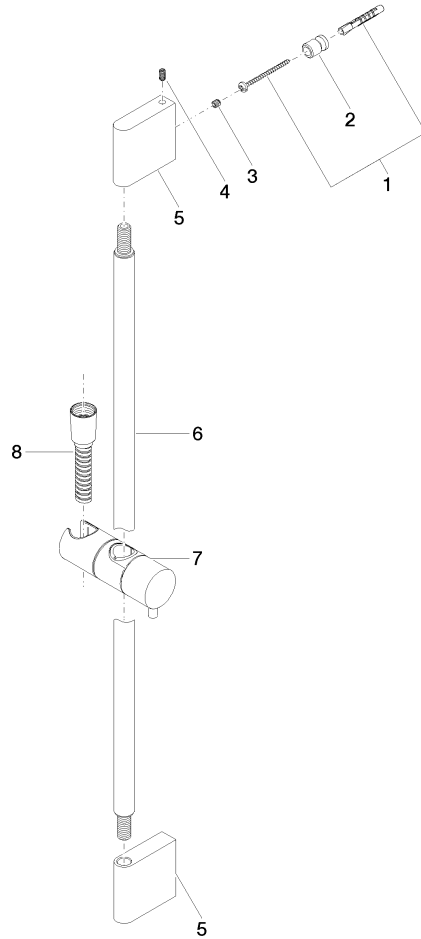

Shower set without hand shower - Champagne (22kt Gold)

IMO

26 413 979

- slide bar
- Pipe diameter 18 mm
- gauge 853 mm
- metal shower hose 1750mm with integrated anti-twist protection
- shower hose connector 3/8"
- WRAS 2009048

Recommended miscellaneous

Wall elbow - Champagne (22kt Gold) 28 450 980-47

26 413 979

mm [inches]

26 413 979

Product version from 10/1/2023

Parts for other
finishes can be found
here: [Chrome](#)

Shower set without hand shower - Champagne (22kt Gold)