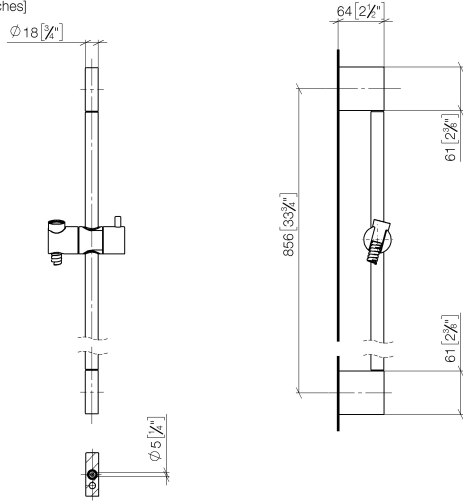

Shower set without hand shower - Brushed Chrome

IMO

26 413 979

Fits: IMO, LULU, MEM, TARA, CL.1, LISSÉ,
VAIA, META, CYO

- slide bar
- Pipe diameter 18 mm
- gauge 853 mm
- metal shower hose 1750mm with integrated anti-twist protection
- shower hose connector 3/8"
- WRAS 2009048

26 413 979

mm [inches]

Codes & Standards

ASME A112.18.1

cUPC

Scottish Water
Byelaws

UK Water Supply
Regulations

XP P 41-280