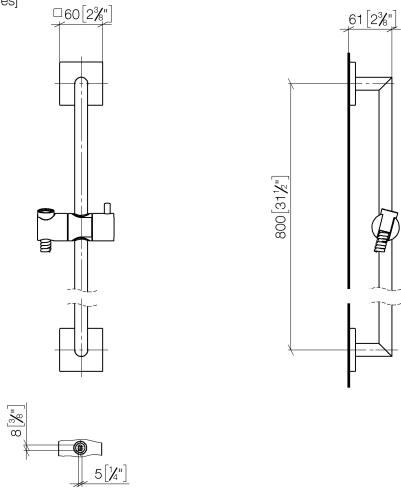

Shower set without hand shower - Brushed Durabronz (23kt Gold)

26 413 980 Product version from 6/1/2024

- slide bar
- Pipe diameter 18 mm
- rosette 60 x 60 mm
- gauge 800 mm
- metal shower hose 1750mm with integrated anti-twist protection
- shower hose connector 3/8"
- WRAS

Shower set without hand shower - Brushed Durabronz (23kt Gold)

26 413 980 Product version from 6/1/2024

mm [inches]

Codes & Standards

Scottish Water
Byelaws

UK Water Supply
Regulations

XP P 41-280

Certificates

WRAS_2009

ACS_20 ACC LY

Shower set without hand shower - Brushed Durabron (23kt Gold)

26 413 980 Product version from 6/1/2024

Spare parts list

No.	Item Number	Name	Quantity used	Delivery time
1	05 30 31 025 00 90	fixing set	2	2
2	08 17 98 507-28	holder	2	20
3	09 31 11 061 90	pin	2	2
4	05 28 22 590 01-28	bar	1	20
5	12 580 970-28	Slide unit - Brushed Durabron (23kt Gold)	1	20
6	28 322 970-28	Metal shower hose 1/2" x 3/8" x 1750 mm - Brushed Durabron (23kt Gold)	1	20