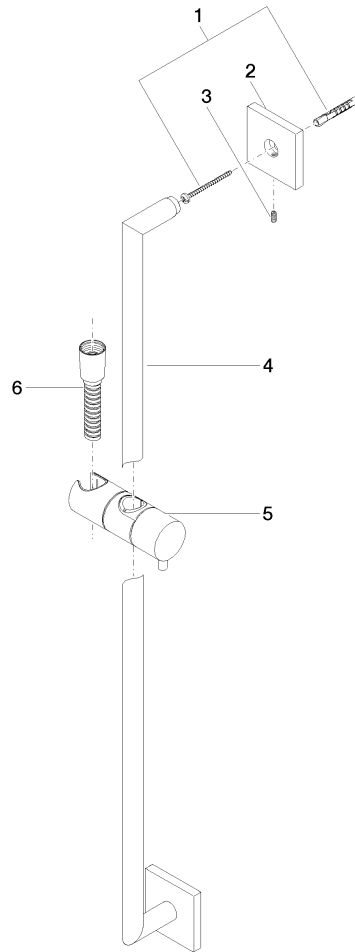

Shower set without hand shower - Brushed Durabronz (23kt Gold)

26 413 980 Product version from 6/1/2024

- slide bar
- Pipe diameter 18 mm
- rosette 60 x 60 mm
- gauge 800 mm
- metal shower hose 1750mm with integrated anti-twist protection
- shower hose connector 3/8"
- WRAS

Shower set without hand shower - Brushed Durabron (23kt Gold)

26 413 980 Product version from 6/1/2024

Recommended miscellaneous

	Concealed wall elbow - ●max. recess depth mm ●min. recess depth mm	35 085 970 90
---	---	---------------

Shower set without hand shower - Brushed Durabronz (23kt Gold)

26 413 980 Product version from 6/1/2024

mm [inches]

Codes & Standards

Scottish Water
Byelaws

UK Water Supply
Regulations

XP P 41-280

Certificates

WRAS_2009

ACS_20 ACC LY

Shower set without hand shower - Brushed Durabron (23kt Gold)

26 413 980 Product version from 6/1/2024

Spare parts list

No.	Item Number	Name	Quantity used	Delivery time
1	05 30 31 025 00 90	fixing set	2	2
2	08 17 98 507-28	holder	2	20
3	09 31 11 061 90	pin	2	2
4	05 28 22 590 01-28	bar	1	20
5	12 580 970-28	Slide unit - Brushed Durabron (23kt Gold)	1	20
6	28 322 970-28	Metal shower hose 1/2" x 3/8" x 1750 mm - Brushed Durabron (23kt Gold)	1	20