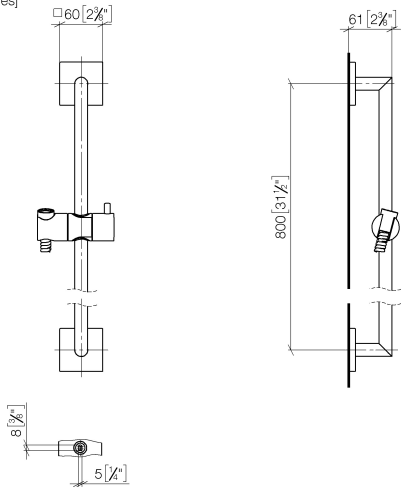

Shower set without hand shower - Champagne (22kt Gold)

26 413 980 Product version from 6/1/2024

- slide bar
- Pipe diameter 18 mm
- rosette 60 x 60 mm
- gauge 800 mm
- metal shower hose 1750mm with integrated anti-twist protection
- shower hose connector 3/8"
- WRAS

This article does not include a hand shower!

| | | |
|---|--------------------------------|---------------|
|  | Champagne (22kt Gold) | 26 413 980-47 |
|  | Chrome | 26 413 980-00 |
|  | Brushed Platinum | 26 413 980-06 |
|  | Platinum | 26 413 980-08 |
|  | Dark Chrome | 26 413 980-19 |
|  | Brushed Light Gold | 26 413 980-27 |
|  | Brushed Durabronze (23kt Gold) | 26 413 980-28 |
|  | Matte Black | 26 413 980-33 |
|  | Brushed Champagne (22kt Gold) | 26 413 980-46 |
|  | Brushed Chrome | 26 413 980-93 |
|  | Brushed Dark Platinum | 26 413 980-99 |

Shower set without hand shower - Champagne (22kt Gold)

26 413 980 Product version from 6/1/2024

mm [inches]

Shower set without hand shower - Champagne (22kt Gold)

26 413 980 Product version from 6/1/2024

Parts for other finishes can be found here: [Chrome](#)

Spare parts list

| No. | Item Number | Name | Quantity used | Delivery time |
|-----|--------------------|---|---------------|---------------|
| 1 | 05 30 31 025 00 90 | fixing set | 2 | 2 |
| 2 | 08 17 98 507-47 | holder | 2 | 30 |
| 3 | 09 31 11 061 90 | pin | 2 | 2 |
| 4 | 05 28 22 590 01-47 | bar | 1 | 30 |
| 5 | 12 580 970-47 | Slide unit - Champagne (22kt Gold) | 1 | 30 |
| 6 | 28 322 970-47 | Metal shower hose 1/2" x 3/8" x 1750 mm - Champagne (22kt Gold) | 1 | 30 |