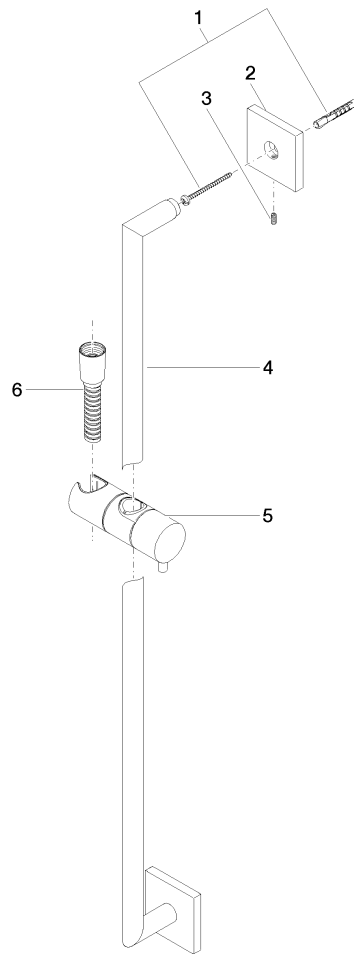

Shower set without hand shower - Champagne (22kt Gold)

26 413 980 Product version from 6/1/2024

- slide bar
- Pipe diameter 18 mm
- rosette 60 x 60 mm
- gauge 800 mm
- metal shower hose 1750mm with integrated anti-twist protection
- shower hose connector 3/8"
- WRAS

This article does not include a hand shower!

| | | |
|---|--------------------------------|---------------|
|  | Champagne (22kt Gold) | 26 413 980-47 |
|  | Chrome | 26 413 980-00 |
|  | Brushed Platinum | 26 413 980-06 |
|  | Platinum | 26 413 980-08 |
|  | Dark Chrome | 26 413 980-19 |
|  | Brushed Light Gold | 26 413 980-27 |
|  | Brushed Durabronze (23kt Gold) | 26 413 980-28 |
|  | Matte Black | 26 413 980-33 |
|  | Brushed Champagne (22kt Gold) | 26 413 980-46 |
|  | Brushed Chrome | 26 413 980-93 |
|  | Brushed Dark Platinum | 26 413 980-99 |

Shower set without hand shower - Champagne (22kt Gold)

26 413 980 Product version from 6/1/2024

mm [inches]

Shower set without hand shower - Champagne (22kt Gold)

26 413 980 Product version from 6/1/2024

Parts for other finishes can be found here: [Chrome](#)

Spare parts list

| No. | Item Number | Name | Quantity used | Delivery time |
|-----|--------------------|---|---------------|---------------|
| 1 | 05 30 31 025 00 90 | fixing set | 2 | 2 |
| 2 | 08 17 98 507-47 | holder | 2 | 30 |
| 3 | 09 31 11 061 90 | pin | 2 | 2 |
| 4 | 05 28 22 590 01-47 | bar | 1 | 30 |
| 5 | 12 580 970-47 | Slide unit - Champagne (22kt Gold) | 1 | 30 |
| 6 | 28 322 970-47 | Metal shower hose 1/2" x 3/8" x 1750 mm - Champagne (22kt Gold) | 1 | 30 |