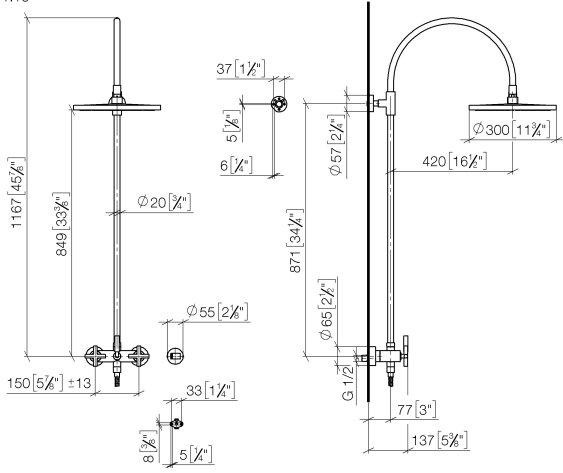

**TARA Showerpipe with shower mixer without hand shower 300 mm - Brushed Bronze**

TARA

26 622 892

- shower with fixed riser projection 420mm
- overhead shower: rain flow
- rain shower Ø 300 mm
- rain shower with anti-scale system
- max. rainshower flow 14 l/min
- Function from: 10 l/min
- rotary diverter for fixed-riser shower/hand shower
- height of fittings up to rain shower (bottom edge) 850mm
- height of fittings up to top edge of elbow 1167mm
- rosette for shower holder Ø 55mm
- rosette for wall mounting Ø 57mm
- rosette for shower mixer Ø 65mm
- gauge 150 mm - 13 mm
- 1500 mm metal shower hose
- 1/2" connection
- Pipe diameter 20 mm
- quick clearing

This article does not include a hand shower!

Intrinsic protection against back flow.

	Brushed Bronze	26 622 892-42
	Chrome	26 622 892-00
	Brushed Platinum	26 622 892-06
	Platinum	26 622 892-08
	Dark Chrome	26 622 892-19
	Brushed Durabronze (23kt Gold)	26 622 892-28
	Matte Black	26 622 892-33
	Brushed Champagne (22kt Gold)	26 622 892-46
	Champagne (22kt Gold)	26 622 892-47
	Brushed Chrome	26 622 892-93
	Brushed Dark Platinum	26 622 892-99

26 622 892  
mm [inches]  
1.10

**Flow rate chart**

**Codes & Standards**

DIN 4109

EN 1717

ISO 3822

Ü-Zeichen

TARA Showerpipe with shower mixer without hand shower 300 mm - Brushed  
Bronze

#### Product version from 4/1/2024

No.	Item Number	Name	Quantity used	Delivery time
	04 12 05 091 00-42	shower	11	60