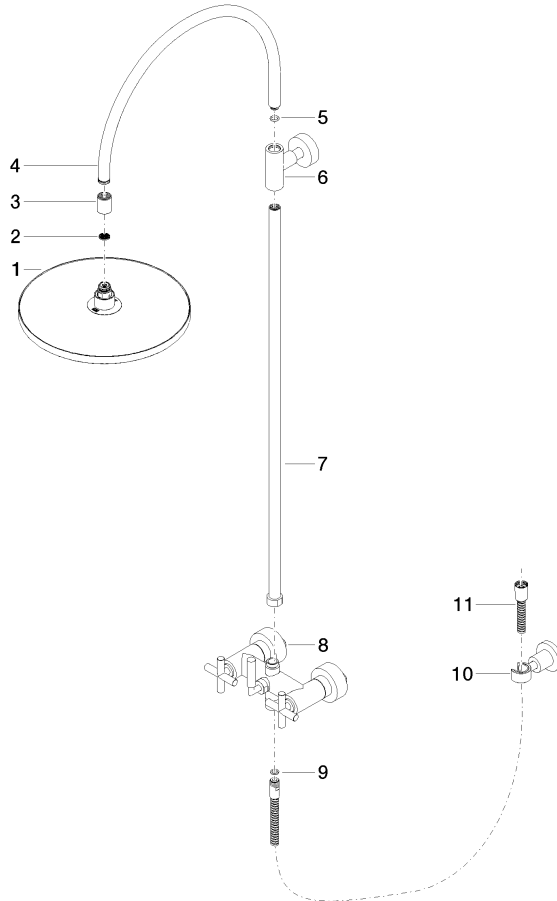

**TARA Showerpipe with shower mixer without hand shower 300 mm - Brushed Bronze**

TARA

26 622 892

- shower with fixed riser projection 420mm
- overhead shower: rain flow
- rain shower Ø 300 mm
- rain shower with anti-scale system
- max. rainshower flow 14 l/min
- Function from: 10 l/min
- rotary diverter for fixed-riser shower/hand shower
- height of fittings up to rain shower (bottom edge) 850mm
- height of fittings up to top edge of elbow 1167mm
- rosette for shower holder Ø 55mm
- rosette for wall mounting Ø 57mm
- rosette for shower mixer Ø 65mm
- gauge 150 mm - 13 mm
- 1500 mm metal shower hose
- 1/2" connection
- Pipe diameter 20 mm
- quick clearing

26 622 892  
mm [inches]  
1.10

**Flow rate chart**

**Codes & Standards**

DIN 4109

EN 1717

ISO 3822

Ü-Zeichen

TARA Showerpipe with shower mixer without hand shower 300 mm - Brushed  
Bronze

Parts for other  
finishes can be found  
here: [Chrome](#)

TARA Showerpipe with shower mixer without hand shower 300 mm - Brushed  
Bronze

TARA

26 622 892

### Spare parts list