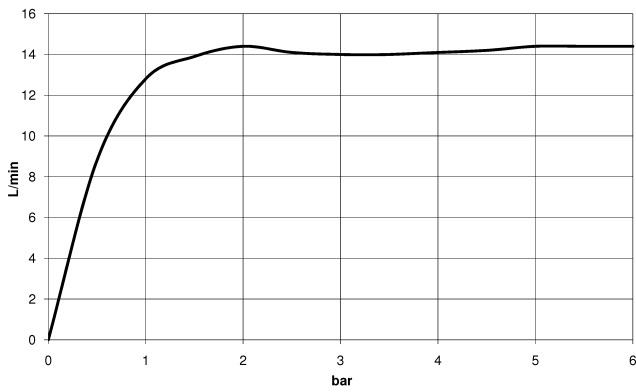

**TARA Showerpipe with shower mixer without hand shower 300 mm - Brushed
Champagne (22kt Gold)**

TARA

26 622 892

- shower with fixed riser projection 420mm
- overhead shower: rain flow
- rain shower Ø 300 mm
- rain shower with anti-scale system
- max. rainshower flow 14 l/min
- Function from: 10 l/min
- rotary diverter for fixed-riser shower/hand shower
- height of fittings up to rain shower (bottom edge) 850mm
- height of fittings up to top edge of elbow 1167mm
- rosette for shower holder Ø 55mm
- rosette for wall mounting Ø 57mm
- rosette for shower mixer Ø 65mm
- gauge 150 mm - 13 mm
- 1500 mm metal shower hose
- 1/2" connection
- Pipe diameter 20 mm
- quick clearing

This article does not include a hand shower!

Intrinsic protection against back flow.

	Brushed Champagne (22kt Gold)	26 622 892-46
	Chrome	26 622 892-00
	Brushed Platinum	26 622 892-06
	Platinum	26 622 892-08
	Dark Chrome	26 622 892-19
	Brushed Durabronze (23kt Gold)	26 622 892-28
	Matte Black	26 622 892-33
	Brushed Bronze	26 622 892-42
	Champagne (22kt Gold)	26 622 892-47
	Brushed Chrome	26 622 892-93
	Brushed Dark Platinum	26 622 892-99

TARA Showerpipe with shower mixer without hand shower 300 mm - Brushed Champagne (22kt Gold)

TARA

26 622 892
mm [inches]
1:10

Flow rate chart

Codes & Standards

DIN 4109

EN 1717

ISO 3822