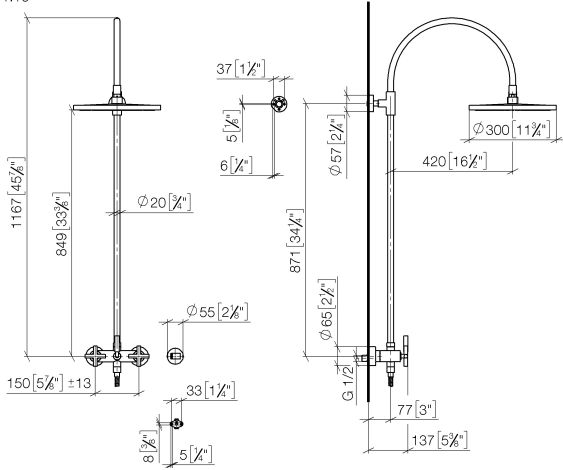

**TARA Showerpipe with shower mixer without hand shower 300 mm - Brushed
Champagne (22kt Gold)**

TARA

26 622 892

- shower with fixed riser projection 420mm
- overhead shower: rain flow
- rain shower Ø 300 mm
- rain shower with anti-scale system
- max. rainshower flow 14 l/min
- Function from: 10 l/min
- rotary diverter for fixed-riser shower/hand shower
- height of fittings up to rain shower (bottom edge) 850mm
- height of fittings up to top edge of elbow 1167mm
- rosette for shower holder Ø 55mm
- rosette for wall mounting Ø 57mm
- rosette for shower mixer Ø 65mm
- gauge 150 mm - 13 mm
- 1500 mm metal shower hose
- 1/2" connection
- Pipe diameter 20 mm
- quick clearing

TARA Showerpipe with shower mixer without hand shower 300 mm - Brushed Champagne (22kt Gold)

TARA

26 622 892
mm [inches]
1:10

Flow rate chart

Codes & Standards

DIN 4109

EN 1717

ISO 3822

Ü-Zeichen

TARA Showerpipe with shower mixer without hand shower 300 mm - Brushed
Champagne (22kt Gold)

TARA

26 622 892

Certificates

Belgaqua_24-004-2 LGA_38

TARA Showerpipe with shower mixer without hand shower 300 mm - Brushed Champagne (22kt Gold)

TARA

26 622 892

Product version from 4/1/2024

Parts for other finishes can be found here: [Chrome](#)

TARA Showerpipe with shower mixer without hand shower 300 mm - Brushed
Champagne (22kt Gold)

TARA

26 622 892