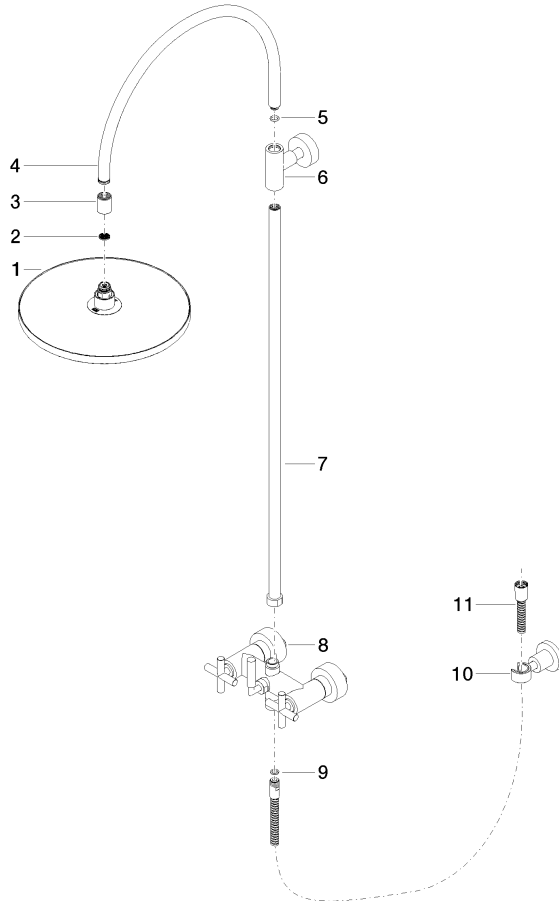

**TARA Showerpipe with shower mixer without hand shower 300 mm - Brushed
Champagne (22kt Gold)**

TARA

26 622 892

- shower with fixed riser projection 420mm
- overhead shower: rain flow
- rain shower Ø 300 mm
- rain shower with anti-scale system
- max. rainshower flow 14 l/min
- Function from: 10 l/min
- rotary diverter for fixed-riser shower/hand shower
- height of fittings up to rain shower (bottom edge) 850mm
- height of fittings up to top edge of elbow 1167mm
- rosette for shower holder Ø 55mm
- rosette for wall mounting Ø 57mm
- rosette for shower mixer Ø 65mm
- gauge 150 mm - 13 mm
- 1500 mm metal shower hose
- 1/2" connection
- Pipe diameter 20 mm
- quick clearing

TARA Showerpipe with shower mixer without hand shower 300 mm - Brushed Champagne (22kt Gold)

TARA

26 622 892
mm [inches]
1:10

Flow rate chart

Codes & Standards

DIN 4109

EN 1717

ISO 3822

Ü-Zeichen

TARA Showerpipe with shower mixer without hand shower 300 mm - Brushed
Champagne (22kt Gold)

TARA

26 622 892

Certificates

Belgaqua_24-004-2 LGA_38

TARA Showerpipe with shower mixer without hand shower 300 mm - Brushed Champagne (22kt Gold)

TARA

26 622 892

Product version from 4/1/2024

Parts for other finishes can be found here: [Chrome](#)

TARA Showerpipe with shower mixer without hand shower 300 mm - Brushed
Champagne (22kt Gold)

TARA

26 622 892