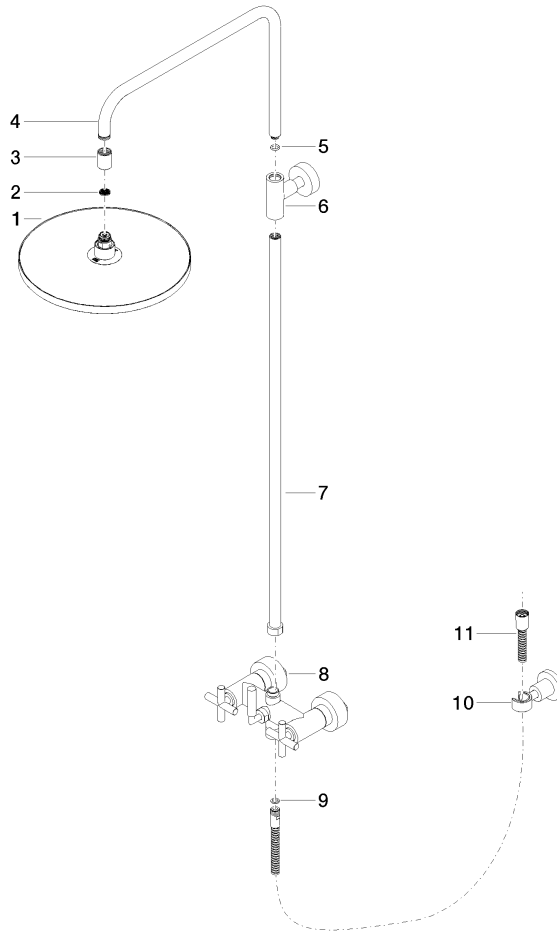

- shower with fixed riser projection 420mm
- overhead shower: rain flow
- rain shower Ø 300 mm
- rain shower with anti-scale system
- max. rainshower flow 14 l/min
- Function from: 10 l/min
- rotary diverter for fixed-riser shower/hand shower
- height of fittings up to rain shower (bottom edge) 1007mm
- height of fittings up to top edge of elbow 1167mm
- rosette for shower holder Ø 55mm
- rosette for wall mounting Ø 57mm
- rosette for shower mixer Ø 65mm
- gauge 150 mm - 13 mm
- 1500 mm metal shower hose
- 1/2" connection
- Pipe diameter 20 mm
- quick clearing

This article does not include a hand shower!

Intrinsic protection against back flow.

	Platinum	26 623 892-08
	Chrome	26 623 892-00
	Brushed Platinum	26 623 892-06
	Dark Chrome	26 623 892-19
	Brushed Durabrass (23kt Gold)	26 623 892-28
	Matte Black	26 623 892-33
	Brushed Bronze	26 623 892-42
	Brushed Champagne (22kt Gold)	26 623 892-46
	Champagne (22kt Gold)	26 623 892-47
	Brushed Chrome	26 623 892-93
	Brushed Dark Platinum	26 623 892-99

TARA Showerpipe without hand shower 300 mm - Platinum

TARA

26 623 892 Product version from 4/1/2024

Certificates

Belgaqua_24-004-2 LGA_38

26 623 892 Product version from 4/1/2024

Parts for other finishes can be found here: [Chrome](#)

Spare parts list

No.	Item Number	Name	Quantity used	Delivery time
1	04 12 05 091 00-08	shower	1	40
2	09 23 01 039 90	sieve	1	2
3	09 24 03 177 20-08	adaptor	1	40
4	04 28 22 101 20-08	spout	1	40
5	90 14 10 011 00 90	seal	1	2
6	90 17 11 037 00-08	holder	1	-
Spare part can no longer be ordered, please order the replacement item				
7	90 28 22 096 00-08	pipe	1	-
Spare part can no longer be ordered, please order the replacement item				
8	04 17 10 020 01-08	fitting	1	40
9	90 14 20 026 00 90	seal	1	2
10	28 050 892-08	TARA Wall bracket - Platinum	1	40
11	28 304 970-08	Metal shower hose 1/2" x 3/8" x 1500 mm - Platinum	1	40