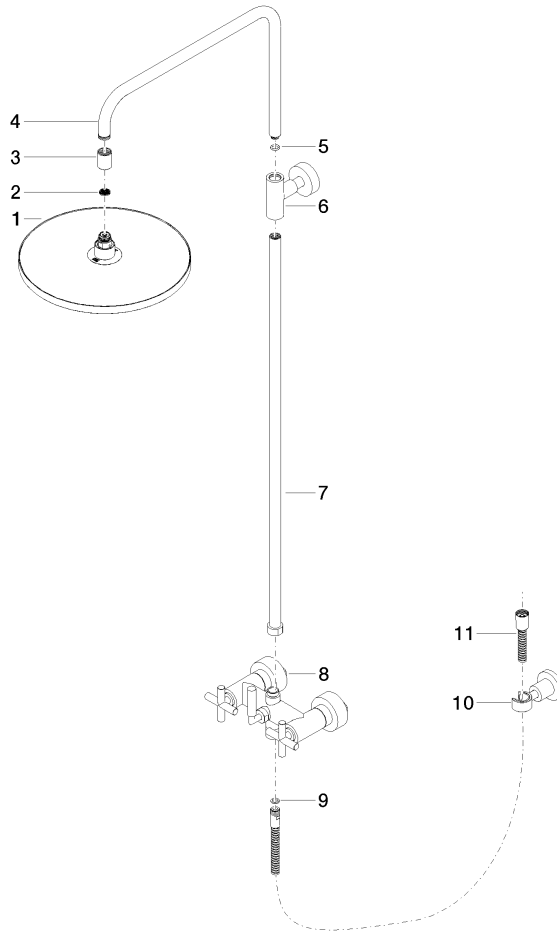

TARA Showerpipe without hand shower 300 mm - Brushed Champagne (22kt Gold)

TARA

26 623 892 Product version from 4/1/2024

- shower with fixed riser projection 420mm
- overhead shower: rain flow
- rain shower Ø 300 mm
- rain shower with anti-scale system
- max. rainshower flow 14 l/min
- Function from: 10 l/min
- rotary diverter for fixed-riser shower/hand shower
- height of fittings up to rain shower (bottom edge) 1007mm
- height of fittings up to top edge of elbow 1167mm
- rosette for shower holder Ø 55mm
- rosette for wall mounting Ø 57mm
- rosette for shower mixer Ø 65mm
- gauge 150 mm - 13 mm
- 1500 mm metal shower hose
- 1/2" connection
- Pipe diameter 20 mm
- quick clearing

26 623 892 Product version from 4/1/2024

Flow rate chart

Codes & Standards

DIN 4109

EN 1717

ISO 3822

Ü-Zeichen

TARA Showerpipe without hand shower 300 mm - Brushed Champagne (22kt Gold)

TARA

26 623 892 Product version from 4/1/2024

Certificates

Belgaqua_24-004-2 LGA_38

TARA Showerpipe without hand shower 300 mm - Brushed Champagne (22kt Gold)

TARA

26 623 892 Product version from 4/1/2024

Parts for other finishes can be found here: [Chrome](#)

Spare parts list

No.	Item Number	Name	Quantity used	Delivery time
1	04 12 05 091 00-46	shower	1	30
2	09 23 01 039 90	sieve	1	2
3	09 24 03 177 20-46	adaptor	1	30
4	04 28 22 101 20-46	spout	1	30
5	90 14 10 011 00 90	seal	1	2
6	90 17 11 037 00-46	holder	1	30
7	90 28 22 096 00-46	pipe	1	30
8	04 17 10 020 01-46	fitting	1	30
9	90 14 20 026 00 90	seal	1	2
10	28 050 892-46	TARA Wall bracket - Brushed Champagne (22kt Gold)	1	30
11	28 304 970-46	Metal shower hose 1/2" x 3/8" x 1500 mm - Brushed Champagne (22kt Gold)	1	30