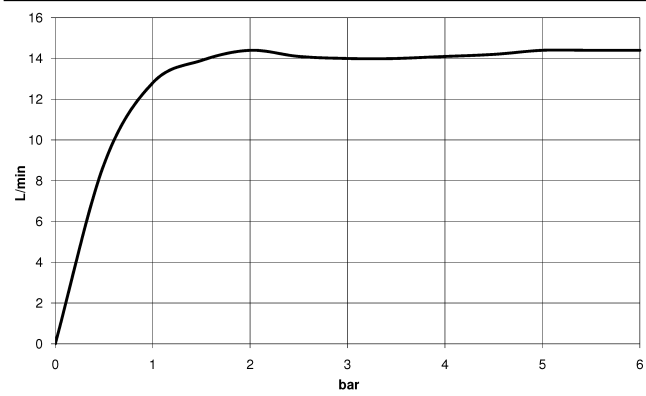

TARA Showerpipe without hand shower 300 mm - Brushed Champagne (22kt Gold)

TARA

26 623 892 Product version from 4/1/2024

- shower with fixed riser projection 420mm
- overhead shower: rain flow
- rain shower Ø 300 mm
- rain shower with anti-scale system
- max. rainshower flow 14 l/min
- Function from: 10 l/min
- rotary diverter for fixed-riser shower/hand shower
- height of fittings up to rain shower (bottom edge) 1007mm
- height of fittings up to top edge of elbow 1167mm
- rosette for shower holder Ø 55mm
- rosette for wall mounting Ø 57mm
- rosette for shower mixer Ø 65mm
- gauge 150 mm - 13 mm
- 1500 mm metal shower hose
- 1/2" connection
- Pipe diameter 20 mm
- quick clearing

This article does not include a hand shower!

Intrinsic protection against back flow.

	Brushed Champagne (22kt Gold)	26 623 892-46
	Chrome	26 623 892-00
	Brushed Platinum	26 623 892-06
	Platinum	26 623 892-08
	Dark Chrome	26 623 892-19
	Brushed Durabronze (23kt Gold)	26 623 892-28
	Matte Black	26 623 892-33
	Brushed Bronze	26 623 892-42
	Champagne (22kt Gold)	26 623 892-47
	Brushed Chrome	26 623 892-93
	Brushed Dark Platinum	26 623 892-99

26 623 892 Product version from 4/1/2024

Flow rate chart

Codes & Standards

DIN 4109

EN 1717

ISO 3822

Ü-Zeichen

TARA Showerpipe without hand shower 300 mm - Brushed Champagne (22kt Gold)