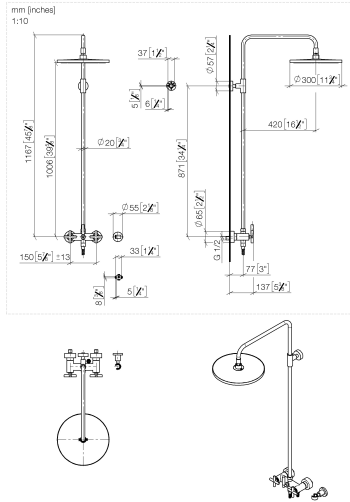

TARA Showerpipe without hand shower 300 mm - Brushed Champagne (22kt Gold)

TARA

26 623 892 Product version from 4/1/2024

- shower with fixed riser projection 420mm
- overhead shower: rain flow
- rain shower Ø 300 mm
- rain shower with anti-scale system
- max. rainshower flow 14 l/min
- Function from: 10 l/min
- rotary diverter for fixed-riser shower/hand shower
- height of fittings up to rain shower (bottom edge) 1007mm
- height of fittings up to top edge of elbow 1167mm
- rosette for shower holder Ø 55mm
- rosette for wall mounting Ø 57mm
- rosette for shower mixer Ø 65mm
- gauge 150 mm - 13 mm
- 1500 mm metal shower hose
- 1/2" connection
- Pipe diameter 20 mm
- quick clearing

26 623 892 Product version from 4/1/2024

Flow rate chart

Codes & Standards

DIN 4109

EN 1717

ISO 3822

Ü-Zeichen

TARA Showerpipe without hand shower 300 mm - Brushed Champagne (22kt Gold)

TARA

26 623 892 Product version from 4/1/2024

Certificates

Belgaqua_24-004-2 LGA_38

TARA Showerpipe without hand shower 300 mm - Brushed Champagne (22kt Gold)

TARA

26 623 892 Product version from 4/1/2024

Parts for other finishes can be found here: [Chrome](#)

Spare parts list

No.	Item Number	Name	Quantity used	Delivery time
1	04 12 05 091 00-46	shower	1	30
2	09 23 01 039 90	sieve	1	2
3	09 24 03 177 20-46	adaptor	1	30
4	04 28 22 101 20-46	spout	1	30
5	90 14 10 011 00 90	seal	1	2
6	90 17 11 037 00-46	holder	1	30
7	90 28 22 096 00-46	pipe	1	30
8	04 17 10 020 01-46	fitting	1	30
9	90 14 20 026 00 90	seal	1	2
10	28 050 892-46	TARA Wall bracket - Brushed Champagne (22kt Gold)	1	30
11	28 304 970-46	Metal shower hose 1/2" x 3/8" x 1500 mm - Brushed Champagne (22kt Gold)	1	30