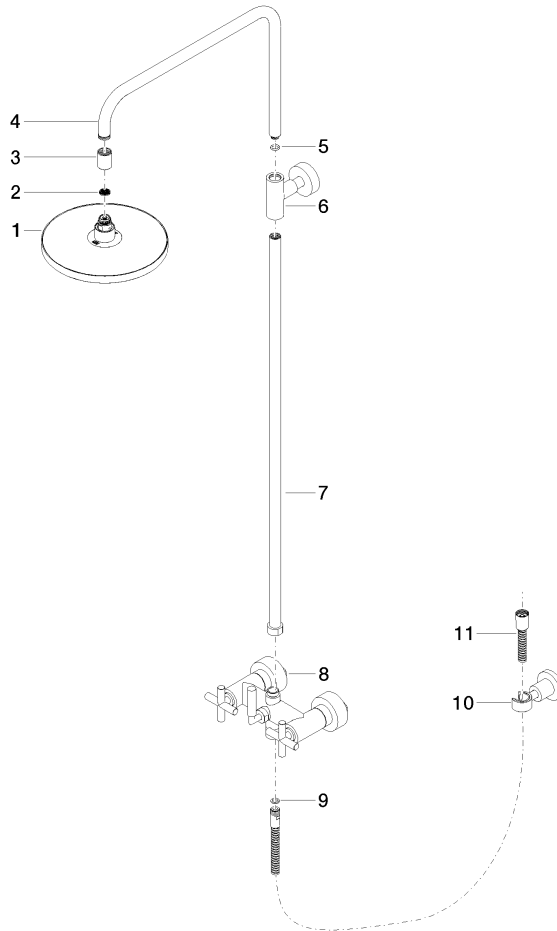

TARA Showerpipe without hand shower FlowReduce 220 mm - Brushed Durabronz (23kt Gold)

TARA

26 633 892 Product version from 4/1/2024

- shower with fixed riser projection 420mm
- overhead shower: rain flow
- rain shower Ø 220 mm
- rain shower with anti-scale system
- max. rainshower flow 7 l/min
- rotary diverter for fixed-riser shower/hand shower
- height of fittings up to rain shower (bottom edge) 1007mm
- height of fittings up to top edge of elbow 1167mm
- rosette for shower holder Ø 55mm
- rosette for wall mounting Ø 57mm
- rosette for shower mixer Ø 65mm
- gauge 150 mm - 13 mm
- 1500 mm metal shower hose
- 1/2" connection
- Pipe diameter 20 mm
- quick clearing
- This product can help a building meet the requirements of Green Building Rating Systems, e.g. LEED®, BREEAM®, DGNB
- WRAS

TARA Showerpipe without hand shower FlowReduce 220 mm - Brushed
Durabron (23kt Gold)

TARA

26 633 892 Product version from 4/1/2024

Certificates

Belgaqua_21-023-2 WRAS_2204

LGA_38

TARA Showerpipe without hand shower FlowReduce 220 mm - Brushed Durabronz (23kt Gold)

TARA

26 633 892 Product version from 4/1/2024

Parts for other finishes can be found here: [Chrome](#)

Spare parts list

No.	Item Number	Name	Quantity used	Delivery time
1	90 12 05 092 20-28	shower	1	20
2	09 23 01 039 90	sieve	1	2
3	09 24 03 177 20-28	adaptor	1	20
4	04 28 22 101 20-28	spout	1	20
5	90 14 10 011 00 90	seal	1	2
6	90 17 11 037 00-28	holder	1	20
7	90 28 22 096 00-28	pipe	1	20
8	04 17 10 020 01-28	fitting	1	20
9	90 14 20 026 00 90	seal	1	2
10	28 050 892-28	TARA Wall bracket - Brushed Durabronz (23kt Gold)	1	20
11	28 304 970-28	Metal shower hose 1/2" x 3/8" x 1500 mm - Brushed Durabronz (23kt Gold)	1	20