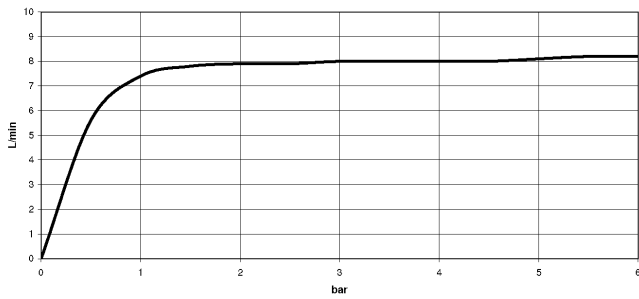

Flow rate chart

Codes & Standards

DIN 4109

EN 1717

ISO 3822

Scottish Water
Byelaws

UK Water Supply
Regulations

Ü-Zeichen