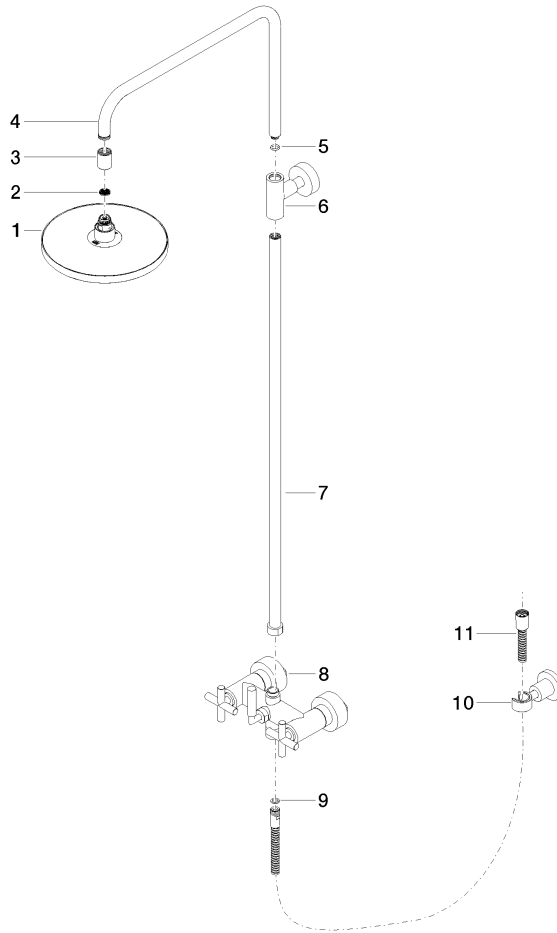

TARA Showerpipe without hand shower FlowReduce 220 mm - Brushed Bronze

TARA

26 633 892 Product version from 4/1/2024

- shower with fixed riser projection 420mm
- overhead shower: rain flow
- rain shower Ø 220 mm
- rain shower with anti-scale system
- max. rainshower flow 7 l/min
- rotary diverter for fixed-riser shower/hand shower
- height of fittings up to rain shower (bottom edge) 1007mm
- height of fittings up to top edge of elbow 1167mm
- rosette for shower holder Ø 55mm
- rosette for wall mounting Ø 57mm
- rosette for shower mixer Ø 65mm
- gauge 150 mm - 13 mm
- 1500 mm metal shower hose
- 1/2" connection
- Pipe diameter 20 mm
- quick clearing
- This product can help a building meet the requirements of Green Building Rating Systems, e.g. LEED®, BREEAM®, DGNB
- WRAS

Flow rate chart

Codes & Standards

DIN 4109

ISO 3822

Ü-Zeichen

TARA Showerpipe without hand shower FlowReduce 220 mm - Brushed
Bronze

TARA

26 633 892 Product version from 4/1/2024

Certificates

LGA_38

TARA Showerpipe without hand shower FlowReduce 220 mm - Brushed Bronze

TARA

26 633 892 Product version from 4/1/2024

Parts for other finishes can be found here: [Chrome](#)

Spare parts list

No.	Item Number	Name	Quantity used	Delivery time
1	90 12 05 092 20-42	shower	1	30
2	09 23 01 039 90	sieve	1	2
3	09 24 03 177 20-42	adaptor	1	60
4	04 28 22 101 20-42	spout	1	60
5	90 14 10 011 00 90	seal	1	2
6	90 17 11 037 00-42	holder	1	30
7	90 28 22 096 00-42	pipe	1	30
8	04 17 10 020 01-42	fitting	1	60
9	90 14 20 026 00 90	seal	1	2
10	28 050 892-42	TARA Wall bracket - Brushed Bronze	1	30
11	28 304 970-42	Metal shower hose 1/2" x 3/8" x 1500 mm - Brushed Bronze	1	30