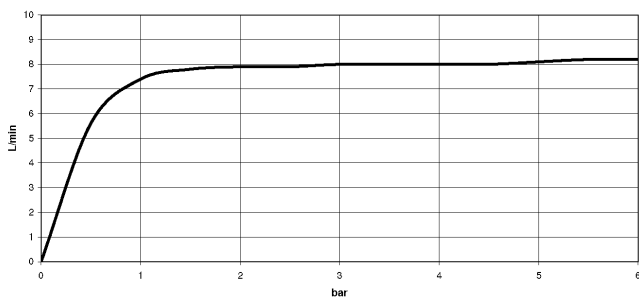

TARA Showerpipe without hand shower FlowReduce 220 mm - Brushed Bronze

TARA

26 633 892 Product version from 4/1/2024

- shower with fixed riser projection 420mm
- overhead shower: rain flow
- rain shower Ø 220 mm
- rain shower with anti-scale system
- max. rainshower flow 7 l/min
- rotary diverter for fixed-riser shower/hand shower
- height of fittings up to rain shower (bottom edge) 1007mm
- height of fittings up to top edge of elbow 1167mm
- rosette for shower holder Ø 55mm
- rosette for wall mounting Ø 57mm
- rosette for shower mixer Ø 65mm
- gauge 150 mm - 13 mm
- 1500 mm metal shower hose
- 1/2" connection
- Pipe diameter 20 mm
- quick clearing
- This product can help a building meet the requirements of Green Building Rating Systems, e.g. LEED®, BREEAM®, DGNB
- WRAS

Flow rate chart

Codes & Standards

DIN 4109

ISO 3822

Ü-Zeichen

TARA Showerpipe without hand shower FlowReduce 220 mm - Brushed
Bronze

TARA

26 633 892 Product version from 4/1/2024