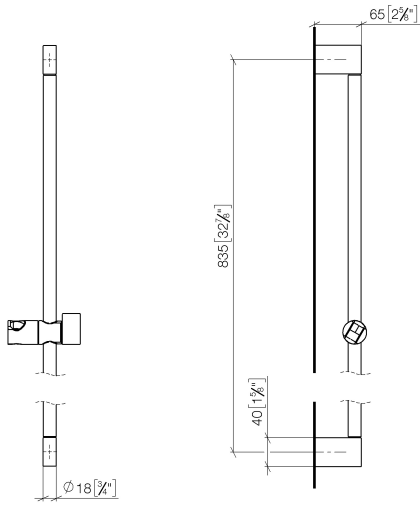

IMO Slide bar with slider - Brushed Light Gold

IMO

26 705 670

- 73mm projection
- gauge 835 mm

	Brushed Light Gold	26 705 670-27
	Chrome	26 705 670-00
	Brushed Platinum	26 705 670-06
	Dark Chrome	26 705 670-19
	Matte Black	26 705 670-33

26 705 670

mm [inches]

26 705 670

**Product version from 2/6/2020**

Parts for other  
finishes can be found  
here: [Chrome](#)

# IMO Slide bar with slider - Brushed Light Gold

IMO

26 705 670

### Product version from 2/6/2020

No.	Item Number	Name	Quantity used	Delivery time
	05 17 20 726 02 90	fixing set	12	2