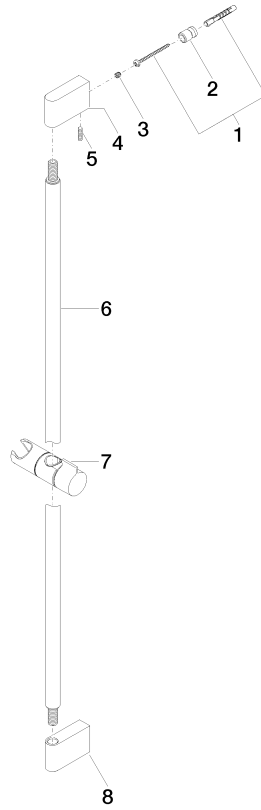

IMO Slide bar with slider - Brushed Light Gold

IMO

26 705 670

- 73mm projection
- gauge 835 mm

	Brushed Light Gold	26 705 670-27
	Chrome	26 705 670-00
	Brushed Platinum	26 705 670-06
	Dark Chrome	26 705 670-19
	Matte Black	26 705 670-33

26 705 670

mm [inches]

26 705 670

**Product version from 2/6/2020**

Parts for other  
finishes can be found  
here: [Chrome](#)

## Spare parts list

### Product version from 2/6/2020

No.	Item Number	Name	Quantity used	Delivery time
	05 17 20 726 02 90	fixing set	12	2