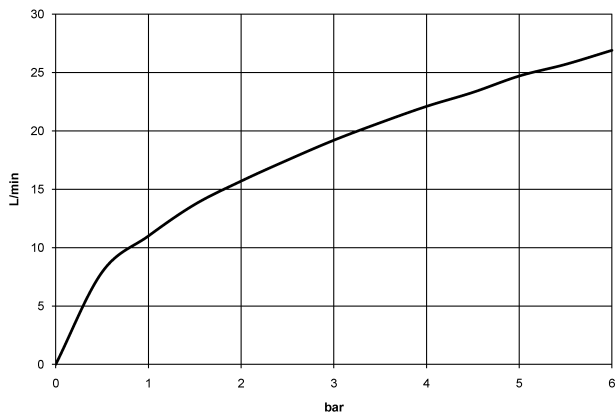

**IMO Three-hole single-lever bath mixer for bath rim or tile edge installation -
Brushed Chrome**

IMO

27 412 670

- 224mm projection
- spout: cascade
- max. flow 19.2 l/min at 3 bar flow pressure
- Hand shower: COMPACT RAIN, max. flow rate 6.8 l/min (at 3 bar)
- complete hand shower set with anti-scale system
- automatic bath/shower diverter
- height of mixer 110 mm
- height up to aerator 138 mm
- hole diameter spout 32 mm
- single-lever mixer hole diameter 35 mm
- hole diameter for complete hand shower set 32 mm
- rosette for mixer 60 x 60mm
- rosette for spout 60 x 60mm
- rosette for complete hand shower set 60 x 60mm
- metal shower hose 2250mm with integrated anti-twist protection

IMO

27 412 670
mm [inches]

Flow rate chart

Certificates

Belgaqua_19_80_27. IAPMO_4976 (2). LGA_29730.

Belgaqua_24-008-27_4.

27 412 670

Spare parts list