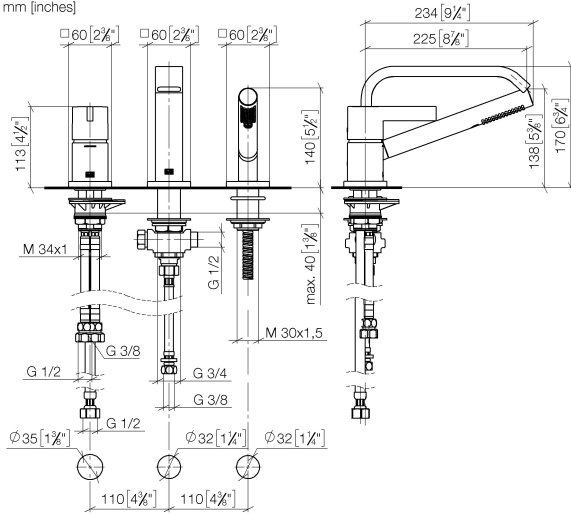

**IMO Three-hole single-lever bath mixer for bath rim or tile edge installation -
Brushed Chrome**

IMO

27 412 670

- 224mm projection
- spout: cascade
- max. flow 19.2 l/min at 3 bar flow pressure
- Hand shower: COMPACT RAIN, max. flow rate 6.8 l/min (at 3 bar)
- complete hand shower set with anti-scale system
- automatic bath/shower diverter
- height of mixer 110 mm
- height up to aerator 138 mm
- hole diameter spout 32 mm
- single-lever mixer hole diameter 35 mm
- hole diameter for complete hand shower set 32 mm
- rosette for mixer 60 x 60mm
- rosette for spout 60 x 60mm
- rosette for complete hand shower set 60 x 60mm
- metal shower hose 2250mm with integrated anti-twist protection

Recommended miscellaneous

Perfecto installation kit - 12 614 970 90

Recommended miscellaneous

**Decorative caps for Perfecto -
Brushed Chrome** 12 801 970-93
• 1 pair

**IMO Three-hole single-lever bath mixer for bath rim or tile edge installation -
Brushed Chrome**

IMO

27 412 670
mm [inches]

Flow rate chart

Certificates

Belgaqua_19_80_27. IAPMO_4976 (2). LGA_29730.

Belgaqua_24-008-27_4.

27 412 670

Spare parts list

| No. | Item Number | Name | Quantity used | Delivery time |
|--|--------------------|---|---------------|---------------|
| 1 | 29 300 670-93 | Single-lever bath mixer for bath rim or tile edge installation - Brushed Chrome | 1 | 20 |
| 2 | 13 512 670-93 | spout | 1 | - |
| Spare part can no longer be ordered, please order the replacement item | | | | |
| 3 | 27 702 980-93 | Hand shower set for bath rim or tile edge installation - Brushed Chrome | 1 | 20 |
| 4 | 90 24 03 168 00 90 | nipple | 1 | 2 |
| 5 | 12 502 970 90 | High pressure hose 1/2" x 1/2" x 400 mm - | 1 | 2 |