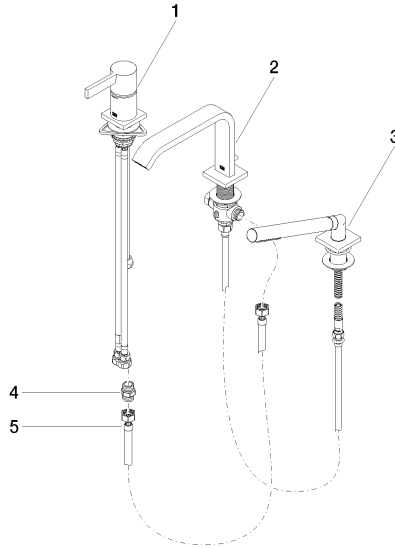

**IMO Three-hole single-lever bath mixer for bath rim or tile edge installation -
Brushed Chrome**

IMO

27 412 670

- 224mm projection
- spout: cascade
- max. flow 19.2 l/min at 3 bar flow pressure
- Hand shower: COMPACT RAIN, max. flow rate 6.8 l/min (at 3 bar)
- complete hand shower set with anti-scale system
- automatic bath/shower diverter
- height of mixer 110 mm
- height up to aerator 138 mm
- hole diameter spout 32 mm
- single-lever mixer hole diameter 35 mm
- hole diameter for complete hand shower set 32 mm
- rosette for mixer 60 x 60mm
- rosette for spout 60 x 60mm
- rosette for complete hand shower set 60 x 60mm
- metal shower hose 2250mm with integrated anti-twist protection

Recommended miscellaneous

Perfecto installation kit - 12 614 970 90

Recommended miscellaneous

**Decorative caps for Perfecto -
Brushed Chrome** 12 801 970-93
• 1 pair

**IMO Three-hole single-lever bath mixer for bath rim or tile edge installation -
Brushed Chrome**

IMO

27 412 670
mm [inches]

Flow rate chart

Certificates

Belgaqua_19_80_27. IAPMO_4976 (2). LGA_29730.

Belgaqua_24-008-27_4.

27 412 670

Spare parts list

| No. | Item Number | Name | Quantity used | Delivery time |
|--|--------------------|---|---------------|---------------|
| 1 | 29 300 670-93 | Single-lever bath mixer for bath rim or tile edge installation - Brushed Chrome | 1 | 20 |
| 2 | 13 512 670-93 | spout | 1 | - |
| Spare part can no longer be ordered, please order the replacement item | | | | |
| 3 | 27 702 980-93 | Hand shower set for bath rim or tile edge installation - Brushed Chrome | 1 | 20 |
| 4 | 90 24 03 168 00 90 | nipple | 1 | 2 |
| 5 | 12 502 970 90 | High pressure hose 1/2" x 1/2" x 400 mm - | 1 | 2 |