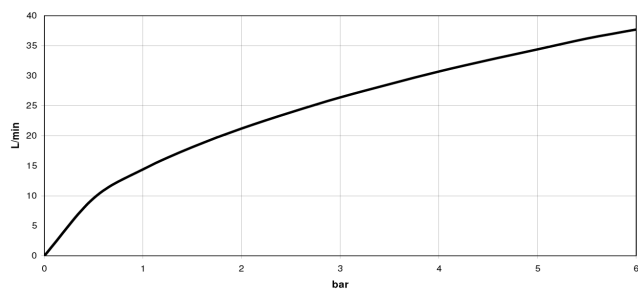

Flow rate chart

Certificates

Belgaqua_19_80_27. IAPMO_4976 (2). LGA_29731.

Belgaqua_24-008-
27_4.