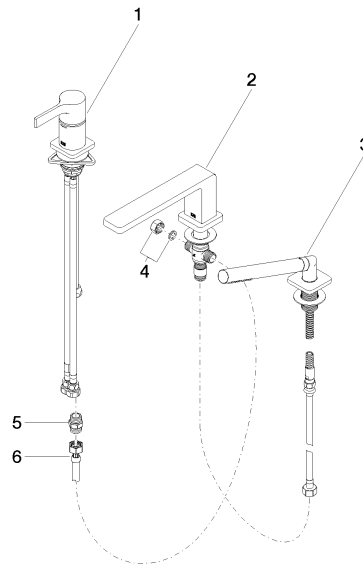

**LULU Three-hole single-lever bath mixer for bath rim or tile edge installation -
Brushed Platinum**

LULU

27 412 710

- spout: circular, air-enriched flow
- max. flow 26.4 l/min at 3 bar flow pressure
- Hand shower: COMPACT RAIN, max. flow rate 6.8 l/min (at 3 bar)
- complete hand shower set with anti-scale system
- automatic bath/shower diverter
- height of mixer 110 mm
- height up to aerator 84 mm
- 215mm projection
- hole diameter spout 32 mm
- hole diameter single-lever mixer 35 mm
- hole diameter for complete hand shower set 32 mm
- rosette for spout 63 x 63mm
- rosette for complete hand shower set 63 x 63mm
- rosette for single-lever mixer 52 x 52mm
- metal shower hose 1750mm with integrated anti-twist protection

Intrinsic protection against back flow.

	Brushed Platinum	27 412 710-06
	Chrome	27 412 710-00

Recommended miscellaneous

Perfecto installation kit - 12 614 970 90

Recommended miscellaneous

**Decorative caps for Perfecto -
Brushed Platinum** 12 801 970-06
• 1 pair

**Flow rate chart****Certificates**

Belgaqua_19_80_27. IAPMO_4976 (2). LGA_29731.

Belgaqua_24-008-
27_4.

27 412 710

Spare parts list

No.	Item Number	Name	Quantity used	Delivery time
1	29 300 710-06	LULU Single-lever bath mixer for bath rim or tile edge installation - Brushed Platinum	1	-
Spare part can no longer be ordered, please order the replacement item				
2	13 512 710-06	spout	1	60
3	27 702 710-06	LULU Hand shower set for bath rim or tile edge installation - Brushed Platinum	1	-
Spare part can no longer be ordered, please order the replacement item				
4	04 21 02 006 00 92	cap	1	2
5	90 24 03 168 00 90	nipple	1	2
6	12 502 970 90	High pressure hose 1/2" x 1/2" x 400 mm -	1	2