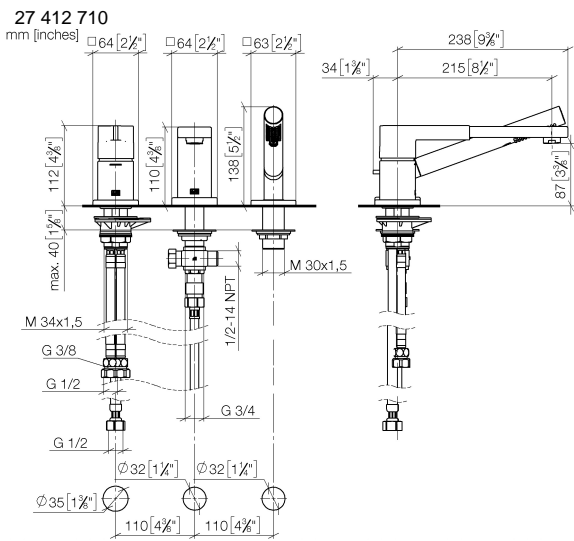

**LULU Three-hole single-lever bath mixer for bath rim or tile edge installation -
Brushed Platinum**

LULU

27 412 710

- spout: circular, air-enriched flow
- max. flow 26.4 l/min at 3 bar flow pressure
- Hand shower: COMPACT RAIN, max. flow rate 6.8 l/min (at 3 bar)
- complete hand shower set with anti-scale system
- automatic bath/shower diverter
- height of mixer 110 mm
- height up to aerator 84 mm
- 215mm projection
- hole diameter spout 32 mm
- hole diameter single-lever mixer 35 mm
- hole diameter for complete hand shower set 32 mm
- rosette for spout 63 x 63mm
- rosette for complete hand shower set 63 x 63mm
- rosette for single-lever mixer 52 x 52mm
- metal shower hose 1750mm with integrated anti-twist protection

Intrinsic protection against back flow.

	Brushed Platinum	27 412 710-06
	Chrome	27 412 710-00

Recommended miscellaneous

Perfecto installation kit - 12 614 970 90

Recommended miscellaneous

**Decorative caps for Perfecto -
Brushed Platinum** 12 801 970-06
• 1 pair

**Flow rate chart****Certificates**

Belgaqua_19_80_27. IAPMO_4976 (2). LGA_29731.

Belgaqua_24-008-
27_4.

27 412 710

Spare parts list

No.	Item Number	Name	Quantity used	Delivery time
1	29 300 710-06	LULU Single-lever bath mixer for bath rim or tile edge installation - Brushed Platinum	1	-
Spare part can no longer be ordered, please order the replacement item				
2	13 512 710-06	spout	1	60
3	27 702 710-06	LULU Hand shower set for bath rim or tile edge installation - Brushed Platinum	1	-
Spare part can no longer be ordered, please order the replacement item				
4	04 21 02 006 00 92	cap	1	2
5	90 24 03 168 00 90	nipple	1	2
6	12 502 970 90	High pressure hose 1/2" x 1/2" x 400 mm -	1	2