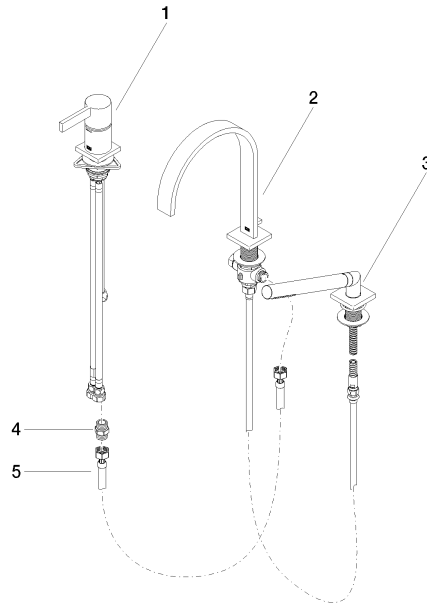

**MEM Three-hole single-lever bath mixer for bath rim or tile edge installation -
Platinum**

MEM

27 412 782

- 220mm projection
- spout: rectangular normal flow
- max. flow 20.4 l/min at 3 bar flow pressure
- Hand shower: COMPACT RAIN, max. flow rate 6.8 l/min (at 3 bar)
- complete hand shower set with anti-scale system
- automatic bath/shower diverter
- height of mixer 300 mm
- height up to aerator 170 mm
- hole diameter spout 32 mm
- single-lever mixer hole diameter 35 mm
- hole diameter for complete hand shower set 32 mm
- rosette for mixer 60 x 60mm
- rosette for spout 60 x 60mm
- rosette for complete hand shower set 60 x 60mm
- metal shower hose 2250mm with integrated anti-twist protection

Intrinsic protection against back flow.

	Platinum	27 412 782-08
	Chrome	27 412 782-00
	Brushed Platinum	27 412 782-06
	Dark Chrome	27 412 782-19
	Brushed Durabronze (23kt Gold)	27 412 782-28
	Brushed Champagne (22kt Gold)	27 412 782-46
	Champagne (22kt Gold)	27 412 782-47
	Brushed Dark Platinum	27 412 782-99

Recommended miscellaneous

Perfecto installation kit - 12 614 970 90

Recommended miscellaneous

**Decorative caps for Perfecto -
Platinum** 12 801 970-08
• 1 pair

27 412 782

Spare parts list

No.	Item Number	Name	Quantity used	Delivery time
1	29 300 670-08	Single-lever bath mixer for bath rim or tile edge installation - Platinum	1	40
2	13 512 782-08	spout	1	60
3	27 702 980-08	Hand shower set for bath rim or tile edge installation - Platinum	1	40
4	90 24 03 168 00 90	nipple	1	2
5	12 502 970 90	High pressure hose 1/2" x 1/2" x 400 mm -	1	2