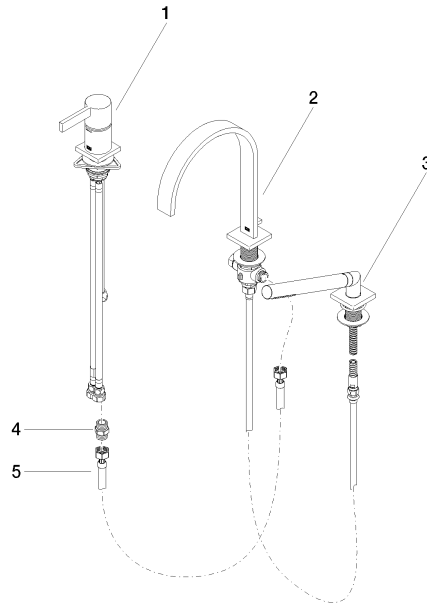

# MEM Three-hole single-lever bath mixer for bath rim or tile edge installation - Brushed Durabron (23kt Gold)

MEM

27 412 782

- 220mm projection
  - spout: rectangular normal flow
  - max. flow 20.4 l/min at 3 bar flow pressure
  - Hand shower: COMPACT RAIN, max. flow rate 6.8 l/min (at 3 bar)
  - complete hand shower set with anti-scale system
  - automatic bath/shower diverter
  - height of mixer 300 mm
  - height up to aerator 170 mm
  - hole diameter spout 32 mm
  - single-lever mixer hole diameter 35 mm
  - hole diameter for complete hand shower set 32 mm
  - rosette for mixer 60 x 60mm
  - rosette for spout 60 x 60mm
  - rosette for complete hand shower set 60 x 60mm
  - metal shower hose 2250mm with integrated anti-twist protection
- Intrinsic protection against back flow.

## Recommended miscellaneous

**Decorative caps for Perfecto -  
Brushed Durabron (23kt Gold)** 12 801 970-28  
• 1 pair

**MEM Three-hole single-lever bath mixer for bath rim or tile edge installation -  
Brushed Durabronz (23kt Gold)**

MEM

27 412 782  
mm [inches]

**Flow rate chart**

**Certificates**

Belgaqua\_19\_80\_27. LGA\_29730.

Belgaqua\_24-008-  
27\_4.

27 412 782

**Spare parts list**

No.	Item Number	Name	Quantity used	Delivery time
1	29 300 670-28	Single-lever bath mixer for bath rim or tile edge installation - Brushed Durabron (23kt Gold)	1	20
2	13 512 782-28	spout	1	-
Spare part can no longer be ordered, please order the replacement item				
3	27 702 980-28	Hand shower set for bath rim or tile edge installation - Brushed Durabron (23kt Gold)	1	20
4	90 24 03 168 00 90	nipple	1	2
5	12 502 970 90	High pressure hose 1/2" x 1/2" x 400 mm -	1	2