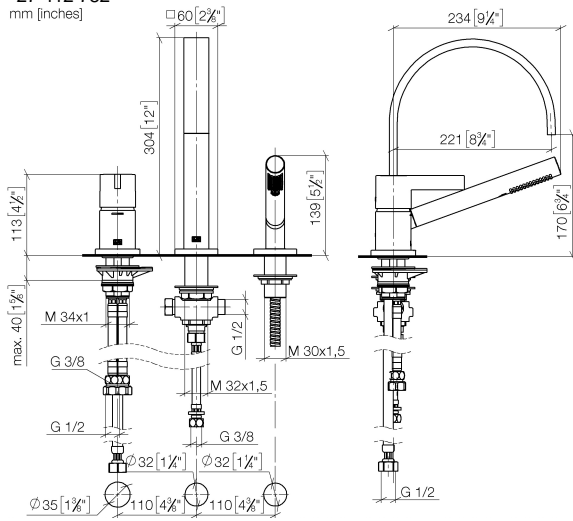

# MEM Three-hole single-lever bath mixer for bath rim or tile edge installation - Brushed Durabron (23kt Gold)

MEM

27 412 782

- 220mm projection
  - spout: rectangular normal flow
  - max. flow 20.4 l/min at 3 bar flow pressure
  - Hand shower: COMPACT RAIN, max. flow rate 6.8 l/min (at 3 bar)
  - complete hand shower set with anti-scale system
  - automatic bath/shower diverter
  - height of mixer 300 mm
  - height up to aerator 170 mm
  - hole diameter spout 32 mm
  - single-lever mixer hole diameter 35 mm
  - hole diameter for complete hand shower set 32 mm
  - rosette for mixer 60 x 60mm
  - rosette for spout 60 x 60mm
  - rosette for complete hand shower set 60 x 60mm
  - metal shower hose 2250mm with integrated anti-twist protection
- Intrinsic protection against back flow.

## Recommended miscellaneous

**Decorative caps for Perfecto -  
Brushed Durabron (23kt Gold)** 12 801 970-28  
• 1 pair

**MEM Three-hole single-lever bath mixer for bath rim or tile edge installation -  
Brushed Durabronz (23kt Gold)**

MEM

27 412 782  
mm [inches]

**Flow rate chart**

**Certificates**

Belgaqua\_19\_80\_27. LGA\_29730.

Belgaqua\_24-008-  
27\_4.

27 412 782

**Spare parts list**

No.	Item Number	Name	Quantity used	Delivery time
1	29 300 670-28	Single-lever bath mixer for bath rim or tile edge installation - Brushed Durabron (23kt Gold)	1	20
2	13 512 782-28	spout	1	-
Spare part can no longer be ordered, please order the replacement item				
3	27 702 980-28	Hand shower set for bath rim or tile edge installation - Brushed Durabron (23kt Gold)	1	20
4	90 24 03 168 00 90	nipple	1	2
5	12 502 970 90	High pressure hose 1/2" x 1/2" x 400 mm -	1	2