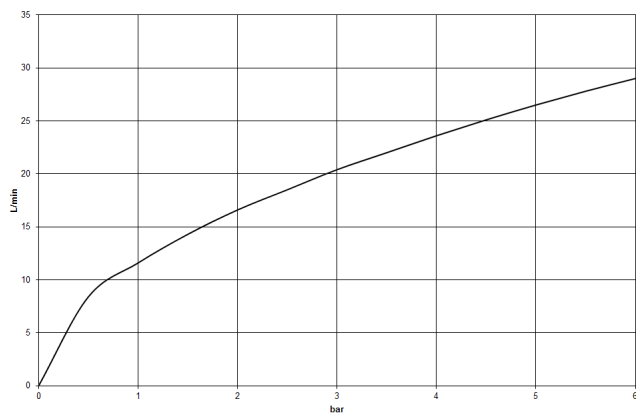

# MEM Three-hole single-lever bath mixer for bath rim or tile edge installation - Brushed Durabron (23kt Gold)

MEM

27 412 782

- 220mm projection
  - spout: rectangular normal flow
  - max. flow 20.4 l/min at 3 bar flow pressure
  - Hand shower: COMPACT RAIN, max. flow rate 6.8 l/min (at 3 bar)
  - complete hand shower set with anti-scale system
  - automatic bath/shower diverter
  - height of mixer 300 mm
  - height up to aerator 170 mm
  - hole diameter spout 32 mm
  - single-lever mixer hole diameter 35 mm
  - hole diameter for complete hand shower set 32 mm
  - rosette for mixer 60 x 60mm
  - rosette for spout 60 x 60mm
  - rosette for complete hand shower set 60 x 60mm
  - metal shower hose 2250mm with integrated anti-twist protection
- Intrinsic protection against back flow.

MEM

27 412 782  
mm [inches]

**Flow rate chart**

**Certificates**

Belgaqua\_19\_80\_27. LGA\_29730.

Belgaqua\_24-008-  
27\_4.

27 412 782

**Spare parts list**