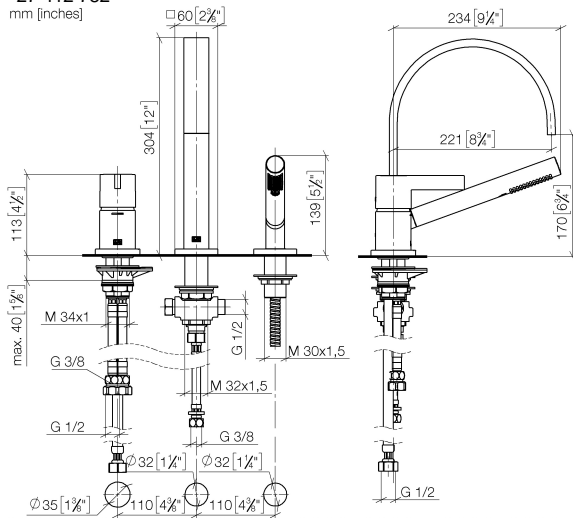

MEM Three-hole single-lever bath mixer for bath rim or tile edge installation - Brushed Champagne (22kt Gold)

MEM

27 412 782

- 220mm projection
- spout: rectangular normal flow
- max. flow 20.4 l/min at 3 bar flow pressure
- Hand shower: COMPACT RAIN, max. flow rate 6.8 l/min (at 3 bar)
- complete hand shower set with anti-scale system
- automatic bath/shower diverter
- height of mixer 300 mm
- height up to aerator 170 mm
- hole diameter spout 32 mm
- single-lever mixer hole diameter 35 mm
- hole diameter for complete hand shower set 32 mm
- rosette for mixer 60 x 60mm
- rosette for spout 60 x 60mm
- rosette for complete hand shower set 60 x 60mm
- metal shower hose 2250mm with integrated anti-twist protection

Recommended miscellaneous

Perfecto installation kit -

12 614 970 90

Recommended miscellaneous

**Decorative caps for Perfecto -
Brushed Champagne (22kt Gold)**

12 801 970-46

- 1 pair

**MEM Three-hole single-lever bath mixer for bath rim or tile edge installation -
Brushed Champagne (22kt Gold)**

MEM

27 412 782
mm [inches]

Flow rate chart

Certificates

Belgaqua_24-008-
27_4.

**MEM Three-hole single-lever bath mixer for bath rim or tile edge installation -
Brushed Champagne (22kt Gold)**

MEM

27 412 782

Spare parts list

No.	Item Number	Name	Quantity used	Delivery time
1	29 300 670-46	Single-lever bath mixer for bath rim or tile edge installation - Brushed Champagne (22kt Gold)	1	30
2	13 512 782-46	spout	1	-
Spare part can no longer be ordered, please order the replacement item				
3	27 702 980-46	Hand shower set for bath rim or tile edge installation - Brushed Champagne (22kt Gold)	1	30
4	90 24 03 168 00 90	nipple	1	2
5	12 502 970 90	High pressure hose 1/2" x 1/2" x 400 mm -	1	2