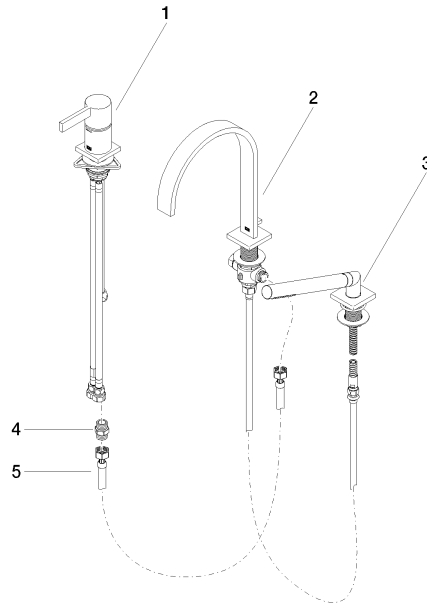

MEM Three-hole single-lever bath mixer for bath rim or tile edge installation - Brushed Champagne (22kt Gold)

MEM

27 412 782

- 220mm projection
- spout: rectangular normal flow
- max. flow 20.4 l/min at 3 bar flow pressure
- Hand shower: COMPACT RAIN, max. flow rate 6.8 l/min (at 3 bar)
- complete hand shower set with anti-scale system
- automatic bath/shower diverter
- height of mixer 300 mm
- height up to aerator 170 mm
- hole diameter spout 32 mm
- single-lever mixer hole diameter 35 mm
- hole diameter for complete hand shower set 32 mm
- rosette for mixer 60 x 60mm
- rosette for spout 60 x 60mm
- rosette for complete hand shower set 60 x 60mm
- metal shower hose 2250mm with integrated anti-twist protection

Recommended miscellaneous

Perfecto installation kit -

12 614 970 90

Recommended miscellaneous

**Decorative caps for Perfecto -
Brushed Champagne (22kt Gold)**

12 801 970-46

- 1 pair

**MEM Three-hole single-lever bath mixer for bath rim or tile edge installation -
Brushed Champagne (22kt Gold)**

MEM

27 412 782
mm [inches]

Flow rate chart

Certificates

Belgaqua_24-008-
27_4.

**MEM Three-hole single-lever bath mixer for bath rim or tile edge installation -
Brushed Champagne (22kt Gold)**

MEM

27 412 782

Spare parts list

No.	Item Number	Name	Quantity used	Delivery time
1	29 300 670-46	Single-lever bath mixer for bath rim or tile edge installation - Brushed Champagne (22kt Gold)	1	30
2	13 512 782-46	spout	1	-
Spare part can no longer be ordered, please order the replacement item				
3	27 702 980-46	Hand shower set for bath rim or tile edge installation - Brushed Champagne (22kt Gold)	1	30
4	90 24 03 168 00 90	nipple	1	2
5	12 502 970 90	High pressure hose 1/2" x 1/2" x 400 mm -	1	2