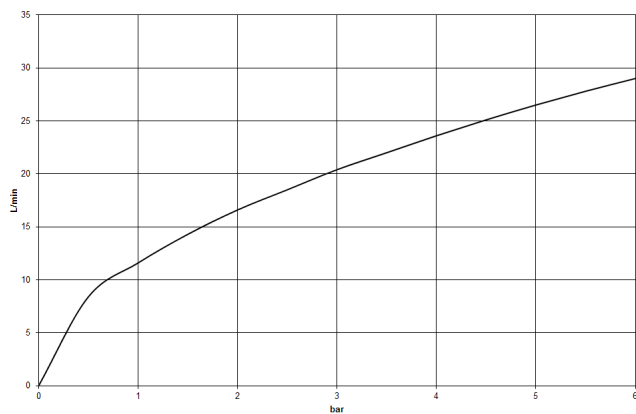

MEM Three-hole single-lever bath mixer for bath rim or tile edge installation - Brushed Champagne (22kt Gold)

MEM

27 412 782

- 220mm projection
- spout: rectangular normal flow
- max. flow 20.4 l/min at 3 bar flow pressure
- Hand shower: COMPACT RAIN, max. flow rate 6.8 l/min (at 3 bar)
- complete hand shower set with anti-scale system
- automatic bath/shower diverter
- height of mixer 300 mm
- height up to aerator 170 mm
- hole diameter spout 32 mm
- single-lever mixer hole diameter 35 mm
- hole diameter for complete hand shower set 32 mm
- rosette for mixer 60 x 60mm
- rosette for spout 60 x 60mm
- rosette for complete hand shower set 60 x 60mm
- metal shower hose 2250mm with integrated anti-twist protection

MEM

27 412 782
mm [inches]

Flow rate chart

Certificates

Belgaqua_24-008-
27_4.

**MEM Three-hole single-lever bath mixer for bath rim or tile edge installation -
Brushed Champagne (22kt Gold)**

MEM

27 412 782