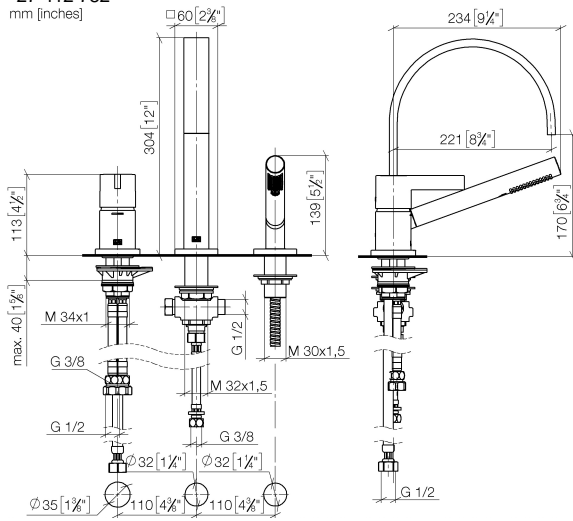

MEM Three-hole single-lever bath mixer for bath rim or tile edge installation - Brushed Dark Platinum

MEM

27 412 782

- 220mm projection
- spout: rectangular normal flow
- max. flow 20.4 l/min at 3 bar flow pressure
- Hand shower: COMPACT RAIN, max. flow rate 6.8 l/min (at 3 bar)
- complete hand shower set with anti-scale system
- automatic bath/shower diverter
- height of mixer 300 mm
- height up to aerator 170 mm
- hole diameter spout 32 mm
- single-lever mixer hole diameter 35 mm
- hole diameter for complete hand shower set 32 mm
- rosette for mixer 60 x 60mm
- rosette for spout 60 x 60mm
- rosette for complete hand shower set 60 x 60mm
- metal shower hose 2250mm with integrated anti-twist protection

Recommended miscellaneous

**Decorative caps for Perfecto -
Brushed Dark Platinum** 12 801 970-99
• 1 pair

**MEM Three-hole single-lever bath mixer for bath rim or tile edge installation -
Brushed Dark Platinum**

MEM

27 412 782
mm [inches]

Flow rate chart

Certificates

Belgaqua_19_80_27. LGA_29730.

IAPMO_4976 (4).

Belgaqua_24-008-
27_4.

27 412 782

Spare parts list

No.	Item Number	Name	Quantity used	Delivery time
1	29 300 670-99	Single-lever bath mixer for bath rim or tile edge installation - Brushed Dark Platinum	1	30
2	13 512 782-99	spout	1	60
3	27 702 980-99	Hand shower set for bath rim or tile edge installation - Brushed Dark Platinum	1	30
4	90 24 03 168 00 90	nipple	1	2
5	12 502 970 90	High pressure hose 1/2" x 1/2" x 400 mm -	1	2