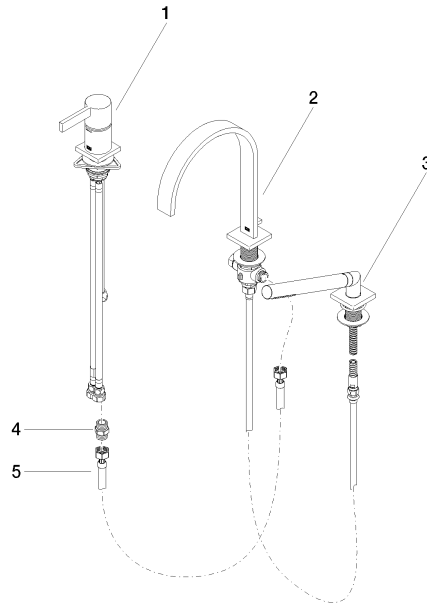

MEM Three-hole single-lever bath mixer for bath rim or tile edge installation - Brushed Dark Platinum

MEM

27 412 782

- 220mm projection
- spout: rectangular normal flow
- max. flow 20.4 l/min at 3 bar flow pressure
- Hand shower: COMPACT RAIN, max. flow rate 6.8 l/min (at 3 bar)
- complete hand shower set with anti-scale system
- automatic bath/shower diverter
- height of mixer 300 mm
- height up to aerator 170 mm
- hole diameter spout 32 mm
- single-lever mixer hole diameter 35 mm
- hole diameter for complete hand shower set 32 mm
- rosette for mixer 60 x 60mm
- rosette for spout 60 x 60mm
- rosette for complete hand shower set 60 x 60mm
- metal shower hose 2250mm with integrated anti-twist protection

Recommended miscellaneous

**Decorative caps for Perfecto -
Brushed Dark Platinum** 12 801 970-99
• 1 pair

**MEM Three-hole single-lever bath mixer for bath rim or tile edge installation -
Brushed Dark Platinum**

MEM

27 412 782
mm [inches]

Flow rate chart

Certificates

Belgaqua_19_80_27. LGA_29730.

IAPMO_4976 (4).

Belgaqua_24-008-
27_4.

27 412 782

Spare parts list

No.	Item Number	Name	Quantity used	Delivery time
1	29 300 670-99	Single-lever bath mixer for bath rim or tile edge installation - Brushed Dark Platinum	1	30
2	13 512 782-99	spout	1	60
3	27 702 980-99	Hand shower set for bath rim or tile edge installation - Brushed Dark Platinum	1	30
4	90 24 03 168 00 90	nipple	1	2
5	12 502 970 90	High pressure hose 1/2" x 1/2" x 400 mm -	1	2