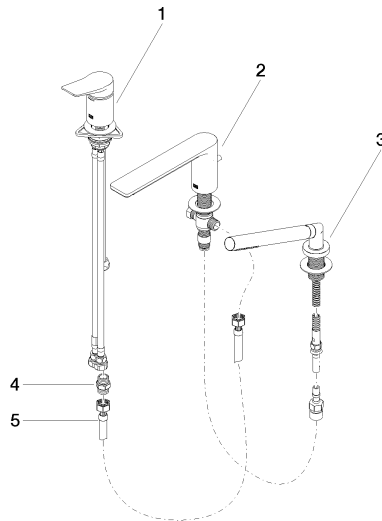

**LISSÉ Three-hole single-lever bath mixer for bath rim or tile edge installation -
Brushed Platinum**

LISSÉ

27 412 845

- spout: circular, air-enriched flow
- max. flow 16.9 l/min at 3 bar flow pressure
- Hand shower: COMPACT RAIN, max. flow rate 6.8 l/min (at 3 bar)
- complete hand shower set with anti-scale system
- 200mm projection
- automatic bath/shower diverter
- height of mixer 141 mm
- height up to aerator 88 mm
- hole diameter spout 32 mm
- hole diameter single-lever mixer 35 mm
- hole diameter for complete hand shower set 32 mm
- rosette for complete hand shower set Ø 50mm
- metal shower hose 1750mm with integrated anti-twist protection

Recommended miscellaneous

Perfecto installation kit - 12 614 970 90

Recommended miscellaneous

**Decorative caps for Perfecto -
Brushed Platinum** 12 801 970-06
• 1 pair

Flow rate chart

Certificates

IAPMO_4976 (5). Belgaqua_19_80_27. LGA_29731.

Belgaqua_24-008-27_4.

27 412 845

Spare parts list

No.	Item Number	Name	Quantity used	Delivery time
1	29 300 845-06	connection	1	60
2	13 512 845-06	spout	1	60
3	27 702 979-06	Hand shower set for bath rim or tile edge installation - Brushed Platinum	1	10
4	90 24 03 168 00 90	nipple	1	2
5	12 502 970 90	High pressure hose 1/2" x 1/2" x 400 mm -	1	2