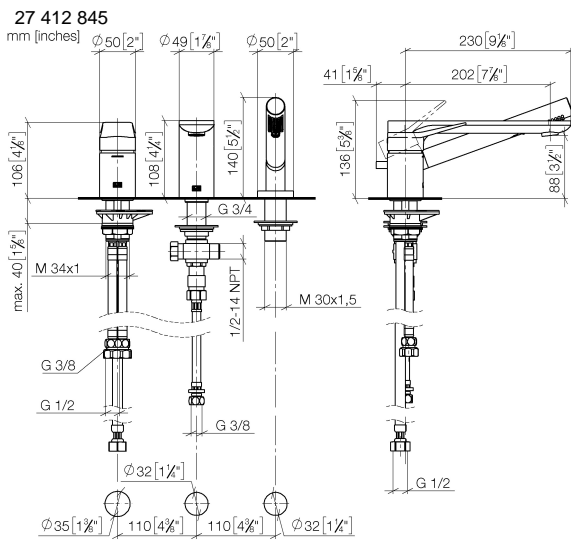

**LISSÉ Three-hole single-lever bath mixer for bath rim or tile edge installation -
Brushed Platinum**

LISSÉ

27 412 845

- spout: circular, air-enriched flow
- max. flow 16.9 l/min at 3 bar flow pressure
- Hand shower: COMPACT RAIN, max. flow rate 6.8 l/min (at 3 bar)
- complete hand shower set with anti-scale system
- 200mm projection
- automatic bath/shower diverter
- height of mixer 141 mm
- height up to aerator 88 mm
- hole diameter spout 32 mm
- hole diameter single-lever mixer 35 mm
- hole diameter for complete hand shower set 32 mm
- rosette for complete hand shower set Ø 50mm
- metal shower hose 1750mm with integrated anti-twist protection

Recommended miscellaneous

Perfecto installation kit - 12 614 970 90

Recommended miscellaneous

**Decorative caps for Perfecto -
Brushed Platinum** 12 801 970-06
• 1 pair

Flow rate chart

Certificates

IAPMO_4976 (5). Belgaqua_19_80_27. LGA_29731.

Belgaqua_24-008-27_4.

27 412 845

Spare parts list

No.	Item Number	Name	Quantity used	Delivery time
1	29 300 845-06	connection	1	60
2	13 512 845-06	spout	1	60
3	27 702 979-06	Hand shower set for bath rim or tile edge installation - Brushed Platinum	1	10
4	90 24 03 168 00 90	nipple	1	2
5	12 502 970 90	High pressure hose 1/2" x 1/2" x 400 mm -	1	2