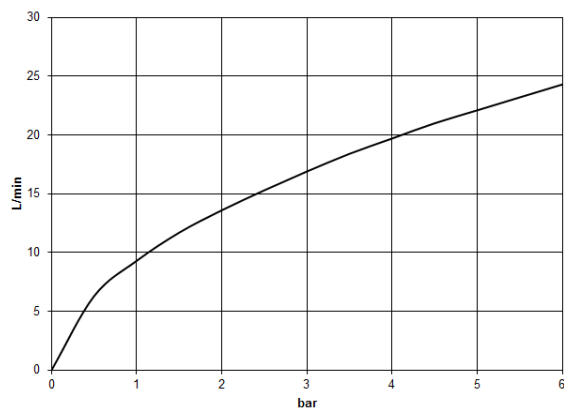

Certificates

IAPMO_4976 (5). Belgaqua_19_80_27. LGA_29731.

Belgaqua_24-008-27_4.