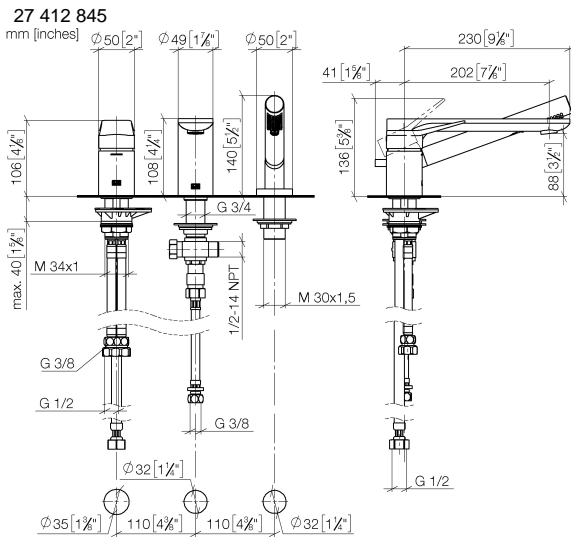

**LISSÉ Three-hole single-lever bath mixer for bath rim or tile edge installation -
Dark Chrome**

LISSÉ

27 412 845

- spout: circular, air-enriched flow
- max. flow 16.9 l/min at 3 bar flow pressure
- Hand shower: COMPACT RAIN, max. flow rate 6.8 l/min (at 3 bar)
- complete hand shower set with anti-scale system
- 200mm projection
- automatic bath/shower diverter
- height of mixer 141 mm
- height up to aerator 88 mm
- hole diameter spout 32 mm
- hole diameter single-lever mixer 35 mm
- hole diameter for complete hand shower set 32 mm
- rosette for complete hand shower set Ø 50mm
- metal shower hose 1750mm with integrated anti-twist protection

Recommended miscellaneous

Perfecto installation kit - 12 614 970 90

Recommended miscellaneous

**Decorative caps for Perfecto -
Dark Chrome** 12 801 970-19
• 1 pair

Flow rate chart

Certificates

Belgaqua_24-008-
27_4.

27 412 845

Spare parts list

No.	Item Number	Name	Quantity used	Delivery time
1	29 300 845-19	connection	1	-
Spare part can no longer be ordered, please order the replacement item				
2	13 512 845-19	spout	1	-
Spare part can no longer be ordered, please order the replacement item				
3	27 702 979-19	Hand shower set for bath rim or tile edge installation - Dark Chrome	1	20
4	90 24 03 168 00 90	nipple	1	2
5	12 502 970 90	High pressure hose 1/2" x 1/2" x 400 mm -	1	2