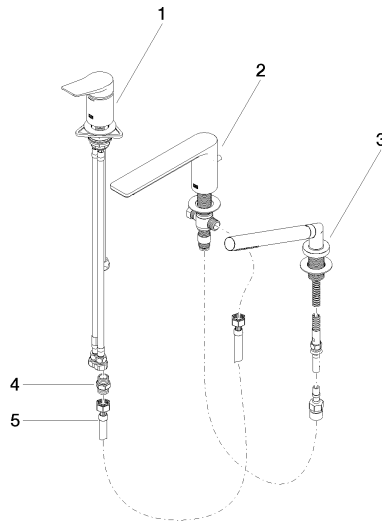

**LISSÉ Three-hole single-lever bath mixer for bath rim or tile edge installation -
Dark Chrome**

LISSÉ

27 412 845

- spout: circular, air-enriched flow
- max. flow 16.9 l/min at 3 bar flow pressure
- Hand shower: COMPACT RAIN, max. flow rate 6.8 l/min (at 3 bar)
- complete hand shower set with anti-scale system
- 200mm projection
- automatic bath/shower diverter
- height of mixer 141 mm
- height up to aerator 88 mm
- hole diameter spout 32 mm
- hole diameter single-lever mixer 35 mm
- hole diameter for complete hand shower set 32 mm
- rosette for complete hand shower set Ø 50mm
- metal shower hose 1750mm with integrated anti-twist protection

Recommended miscellaneous

Perfecto installation kit - 12 614 970 90

Recommended miscellaneous

**Decorative caps for Perfecto -
Dark Chrome** 12 801 970-19
• 1 pair

Flow rate chart

Certificates

Belgaqua_24-008-
27_4.

27 412 845

Spare parts list

No.	Item Number	Name	Quantity used	Delivery time
1	29 300 845-19	connection	1	-
Spare part can no longer be ordered, please order the replacement item				
2	13 512 845-19	spout	1	-
Spare part can no longer be ordered, please order the replacement item				
3	27 702 979-19	Hand shower set for bath rim or tile edge installation - Dark Chrome	1	20
4	90 24 03 168 00 90	nipple	1	2
5	12 502 970 90	High pressure hose 1/2" x 1/2" x 400 mm -	1	2