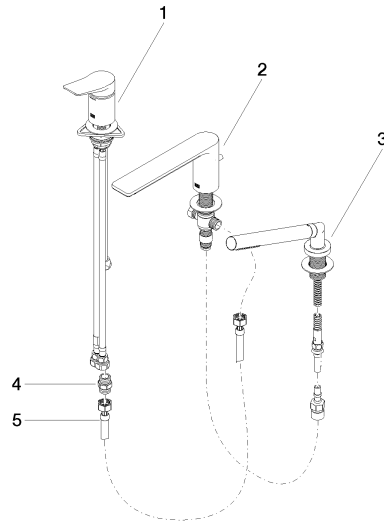

**LISSÉ Three-hole single-lever bath mixer for bath rim or tile edge installation -
Brushed Light Gold**

LISSÉ

27 412 845

- spout: circular, air-enriched flow
- max. flow 16.9 l/min at 3 bar flow pressure
- Hand shower: COMPACT RAIN, max. flow rate 6.8 l/min (at 3 bar)
- complete hand shower set with anti-scale system
- 200mm projection
- automatic bath/shower diverter
- height of mixer 141 mm
- height up to aerator 88 mm
- hole diameter spout 32 mm
- hole diameter single-lever mixer 35 mm
- hole diameter for complete hand shower set 32 mm
- rosette for complete hand shower set Ø 50mm
- metal shower hose 1750mm with integrated anti-twist protection

LISSÉ

27 412 845

Flow rate chart

Codes & Standards

EN 1717

LISSÉ Three-hole single-lever bath mixer for bath rim or tile edge installation -
Brushed Light Gold

LISSÉ

27 412 845

Certificates

Belgaqua_24-008-2

LISSÉ Three-hole single-lever bath mixer for bath rim or tile edge installation -
Brushed Light Gold

LISSÉ

27 412 845

Product version from 4/1/2024

LISSÉ Three-hole single-lever bath mixer for bath rim or tile edge installation -
Brushed Light Gold

LISSÉ

27 412 845

Spare parts list

Product version from 4/1/2024

No.	Item Number	Name	Quantity used	Delivery time
	29 300 845-27	connection	5	-

Spare part can no longer be ordered, please order the replacement item
