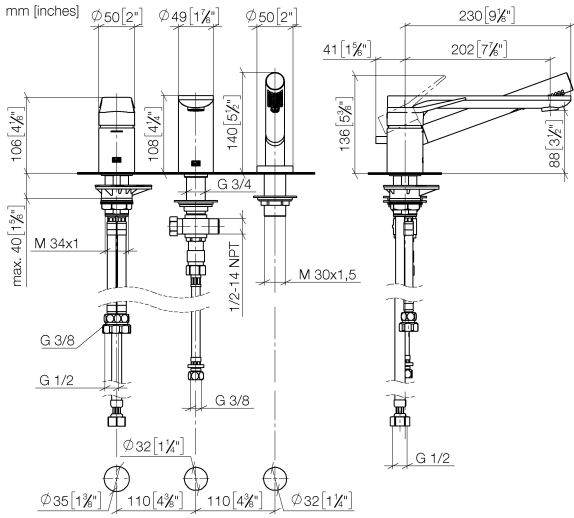

**LISSÉ Three-hole single-lever bath mixer for bath rim or tile edge installation -
Brushed Light Gold**

LISSÉ

27 412 845

- spout: circular, air-enriched flow
- max. flow 16.9 l/min at 3 bar flow pressure
- Hand shower: COMPACT RAIN, max. flow rate 6.8 l/min (at 3 bar)
- complete hand shower set with anti-scale system
- 200mm projection
- automatic bath/shower diverter
- height of mixer 141 mm
- height up to aerator 88 mm
- hole diameter spout 32 mm
- hole diameter single-lever mixer 35 mm
- hole diameter for complete hand shower set 32 mm
- rosette for complete hand shower set Ø 50mm
- metal shower hose 1750mm with integrated anti-twist protection

Recommended miscellaneous

Perfecto installation kit - 12 614 970 90

Recommended miscellaneous

**Decorative caps for Perfecto -
Brushed Light Gold** 12 801 970-27
● 1 pair

**LISSÉ Three-hole single-lever bath mixer for bath rim or tile edge installation -
Brushed Light Gold**

LISSÉ

27 412 845

Flow rate chart

Codes & Standards

EN 1717

LISSÉ Three-hole single-lever bath mixer for bath rim or tile edge installation -
Brushed Light Gold

LISSÉ

27 412 845

Certificates

Belgaqua_24-008-2

LISSÉ Three-hole single-lever bath mixer for bath rim or tile edge installation -
Brushed Light Gold

LISSÉ

27 412 845

Product version from 4/1/2024

LISSÉ Three-hole single-lever bath mixer for bath rim or tile edge installation -
Brushed Light Gold