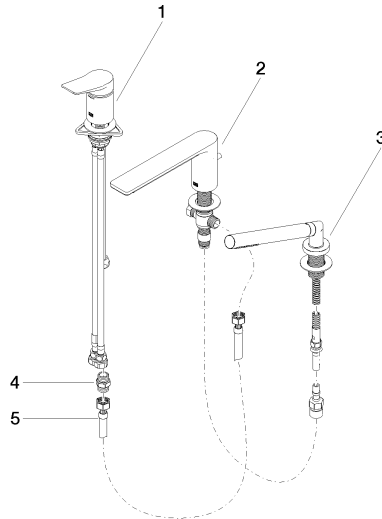

**LISSÉ Three-hole single-lever bath mixer for bath rim or tile edge installation -  
Matte Black**

LISSÉ

27 412 845

- spout: circular, air-enriched flow
- max. flow 16.9 l/min at 3 bar flow pressure
- Hand shower: COMPACT RAIN, max. flow rate 6.8 l/min (at 3 bar)
- complete hand shower set with anti-scale system
- 200mm projection
- automatic bath/shower diverter
- height of mixer 141 mm
- height up to aerator 88 mm
- hole diameter spout 32 mm
- hole diameter single-lever mixer 35 mm
- hole diameter for complete hand shower set 32 mm
- rosette for complete hand shower set Ø 50mm
- metal shower hose 1750mm with integrated anti-twist protection

**Recommended miscellaneous**

**Perfecto installation kit -** 12 614 970 90

**Recommended miscellaneous**

**Decorative caps for Perfecto -  
Matte Black** 12 801 970-33  
• 1 pair

27 412 845

### Spare parts list

No.	Item Number	Name	Quantity used	Delivery time
1	29 300 845-33	connection	1	-
Spare part can no longer be ordered, please order the replacement item				
2	13 512 845-33	spout	1	-
Spare part can no longer be ordered, please order the replacement item				
3	27 702 979-33	Hand shower set for bath rim or tile edge installation - Matte Black	1	10
4	90 24 03 168 00 90	nipple	1	2
5	12 502 970 90	High pressure hose 1/2" x 1/2" x 400 mm -	1	2