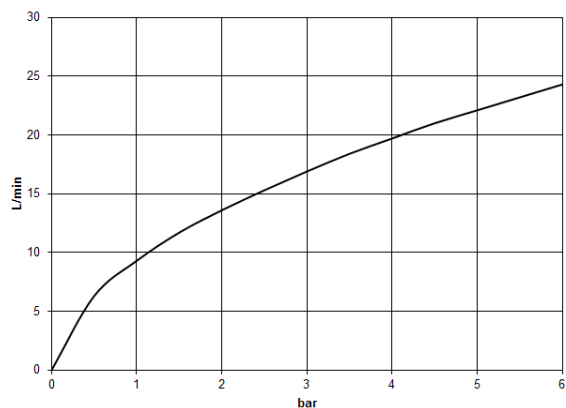

**LISSÉ Three-hole single-lever bath mixer for bath rim or tile edge installation -  
Brushed Chrome**

LISSÉ

27 412 845

- spout: circular, air-enriched flow
- max. flow 16.9 l/min at 3 bar flow pressure
- Hand shower: COMPACT RAIN, max. flow rate 6.8 l/min (at 3 bar)
- complete hand shower set with anti-scale system
- 200mm projection
- automatic bath/shower diverter
- height of mixer 141 mm
- height up to aerator 88 mm
- hole diameter spout 32 mm
- hole diameter single-lever mixer 35 mm
- hole diameter for complete hand shower set 32 mm
- rosette for complete hand shower set Ø 50mm
- metal shower hose 1750mm with integrated anti-twist protection

### Flow rate chart