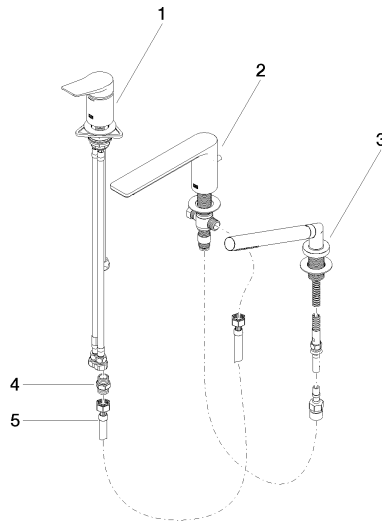

**LISSÉ Three-hole single-lever bath mixer for bath rim or tile edge installation -  
Brushed Chrome**

LISSÉ

27 412 845

- spout: circular, air-enriched flow
- max. flow 16.9 l/min at 3 bar flow pressure
- Hand shower: COMPACT RAIN, max. flow rate 6.8 l/min (at 3 bar)
- complete hand shower set with anti-scale system
- 200mm projection
- automatic bath/shower diverter
- height of mixer 141 mm
- height up to aerator 88 mm
- hole diameter spout 32 mm
- hole diameter single-lever mixer 35 mm
- hole diameter for complete hand shower set 32 mm
- rosette for complete hand shower set Ø 50mm
- metal shower hose 1750mm with integrated anti-twist protection

### Flow rate chart

### Spare parts list

No.	Item Number	Name	Quantity used	Delivery time
1	29 300 845-93	connection	1	60
2	13 512 845-93	spout	1	-
Spare part can no longer be ordered, please order the replacement item				
3	27 702 979-93	Hand shower set for bath rim or tile edge installation - Brushed Chrome	1	20
4	90 24 03 168 00 90	nipple	1	2
5	12 502 970 90	High pressure hose 1/2" x 1/2" x 400 mm -	1	2