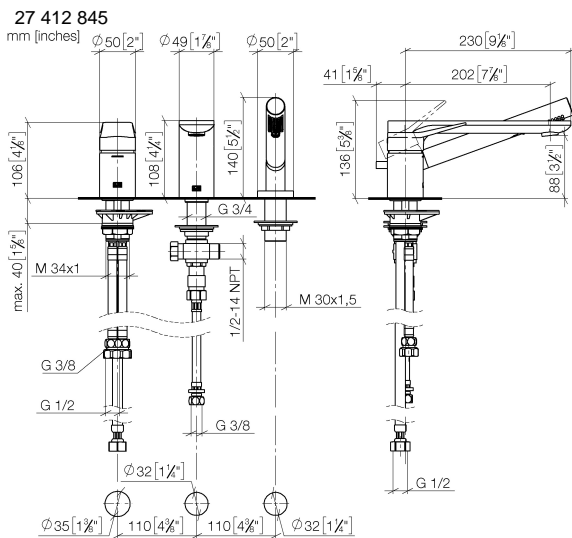

**LISSÉ Three-hole single-lever bath mixer for bath rim or tile edge installation -  
Brushed Chrome**

LISSÉ

27 412 845

- spout: circular, air-enriched flow
- max. flow 16.9 l/min at 3 bar flow pressure
- Hand shower: COMPACT RAIN, max. flow rate 6.8 l/min (at 3 bar)
- complete hand shower set with anti-scale system
- 200mm projection
- automatic bath/shower diverter
- height of mixer 141 mm
- height up to aerator 88 mm
- hole diameter spout 32 mm
- hole diameter single-lever mixer 35 mm
- hole diameter for complete hand shower set 32 mm
- rosette for complete hand shower set Ø 50mm
- metal shower hose 1750mm with integrated anti-twist protection

**Recommended miscellaneous**

**Perfecto installation kit -** 12 614 970 90

**Recommended miscellaneous**

**Decorative caps for Perfecto -  
Brushed Chrome** 12 801 970-93  
• 1 pair

### Flow rate chart

### Spare parts list

No.	Item Number	Name	Quantity used	Delivery time
1	29 300 845-93	connection	1	60
2	13 512 845-93	spout	1	-
Spare part can no longer be ordered, please order the replacement item				
3	27 702 979-93	Hand shower set for bath rim or tile edge installation - Brushed Chrome	1	20
4	90 24 03 168 00 90	nipple	1	2
5	12 502 970 90	High pressure hose 1/2" x 1/2" x 400 mm -	1	2