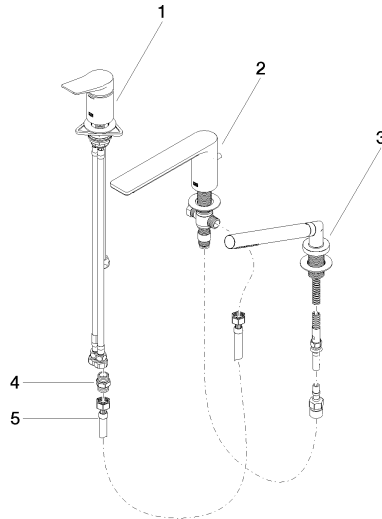

**LISSÉ Three-hole single-lever bath mixer for bath rim or tile edge installation -
Brushed Dark Platinum**

LISSÉ

27 412 845

- spout: circular, air-enriched flow
- max. flow 16.9 l/min at 3 bar flow pressure
- Hand shower: COMPACT RAIN, max. flow rate 6.8 l/min (at 3 bar)
- complete hand shower set with anti-scale system
- 200mm projection
- automatic bath/shower diverter
- height of mixer 141 mm
- height up to aerator 88 mm
- hole diameter spout 32 mm
- hole diameter single-lever mixer 35 mm
- hole diameter for complete hand shower set 32 mm
- rosette for complete hand shower set Ø 50mm
- metal shower hose 1750mm with integrated anti-twist protection

Recommended miscellaneous

Perfecto installation kit - 12 614 970 90

Recommended miscellaneous

**Decorative caps for Perfecto -
Brushed Dark Platinum** 12 801 970-99
• 1 pair

27 412 845

Spare parts list

No.	Item Number	Name	Quantity used	Delivery time
1	29 300 845-99	connection	1	-
Spare part can no longer be ordered, please order the replacement item				
2	13 512 845-99	spout	1	-
Spare part can no longer be ordered, please order the replacement item				
3	27 702 979-99	Hand shower set for bath rim or tile edge installation - Brushed Dark Platinum	1	30
4	90 24 03 168 00 90	nipple	1	2
5	12 502 970 90	High pressure hose 1/2" x 1/2" x 400 mm -	1	2