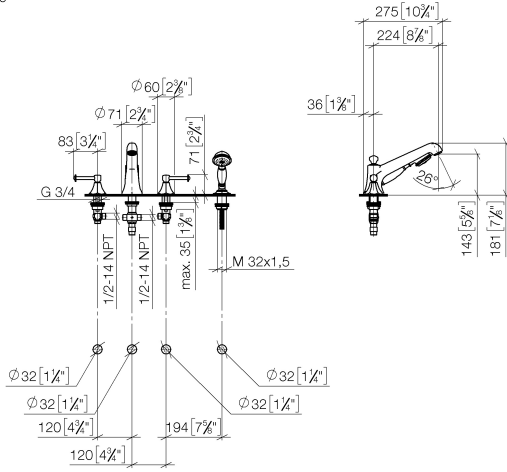

MADISON Bath shower set for bath rim or tile edge installation - Brushed Platinum

MADISON

27 502 370

- 225mm projection
- complete hand shower set: normal flow
- spout: circular, air-enriched flow
- complete hand shower set with anti-scale system
- automatic bath/shower diverter
- height of mixer 185 mm
- height up to aerator 140 mm
- hole diameter valve 32 mm
- hole diameter spout 32 mm
- hole diameter for complete hand shower set 32 mm
- rosette for spout Ø 70mm
- rosette for complete hand shower set Ø 60mm
- rosette for deck valve Ø 60mm
- metal shower hose 1750mm with integrated anti-twist protection
- max. spout flow rate 23 l/min
- max. flow for complete hand shower set 6.8 l/min

Recommended miscellaneous

Perfecto installation kit -

12 614 970 90

27 502 370
mm [inches]
1:10

Flow rate chart

Certificates

LGA_8028. Belgaqua_21-380-
27_4.

27 502 370

Spare parts list

No.	Item Number	Name	Quantity used	Delivery time
1	20 000 370-06	side panel	1	60
2	13 502 380-06	spout	1	60
3	12 502 970 90	High pressure hose 1/2" x 1/2" x 400 mm -	2	2
4	20 000 371-06	side panel	1	60
5	27 703 370-06	shower set	1	60