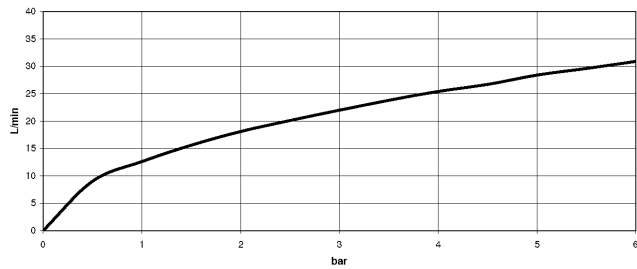

**MADISON Bath shower set for bath rim or tile edge installation - Brushed Durabron (23kt Gold)**

MADISON

27 502 370

- 225mm projection
- complete hand shower set: normal flow
- spout: circular, air-enriched flow
- complete hand shower set with anti-scale system
- automatic bath/shower diverter
- height of mixer 185 mm
- height up to aerator 140 mm
- hole diameter valve 32 mm
- hole diameter spout 32 mm
- hole diameter for complete hand shower set 32 mm
- rosette for spout Ø 70mm
- rosette for complete hand shower set Ø 60mm
- rosette for deck valve Ø 60mm
- metal shower hose 1750mm with integrated anti-twist protection
- max. spout flow rate 23 l/min
- max. flow for complete hand shower set 6.8 l/min

**Recommended miscellaneous**

**Perfecto installation kit - 12 614 970 90**

27 502 370  
mm [inches]  
1:10

**Flow rate chart**

**Certificates**

LGA\_8028.

Belgaqua\_21-380-  
27\_4.

27 502 370