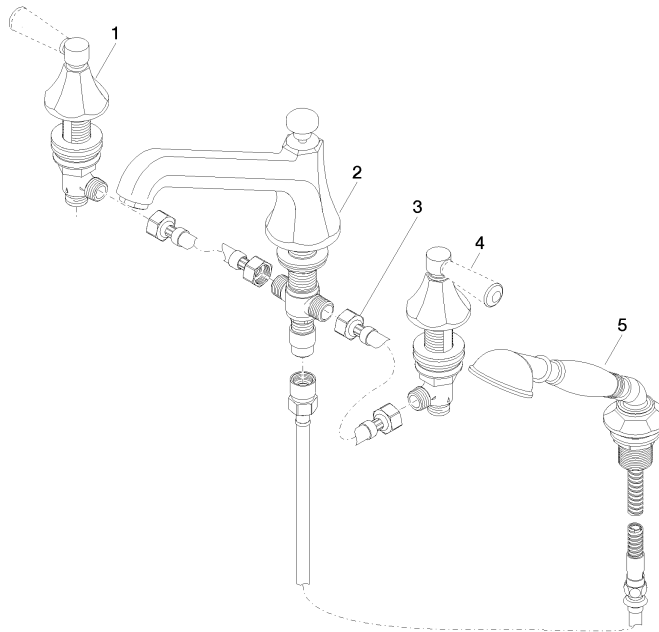

**MADISON Bath shower set for bath rim or tile edge installation - Brushed Durabron (23kt Gold)**

MADISON

27 502 370

- 225mm projection
- complete hand shower set: normal flow
- spout: circular, air-enriched flow
- complete hand shower set with anti-scale system
- automatic bath/shower diverter
- height of mixer 185 mm
- height up to aerator 140 mm
- hole diameter valve 32 mm
- hole diameter spout 32 mm
- hole diameter for complete hand shower set 32 mm
- rosette for spout Ø 70mm
- rosette for complete hand shower set Ø 60mm
- rosette for deck valve Ø 60mm
- metal shower hose 1750mm with integrated anti-twist protection
- max. spout flow rate 23 l/min
- max. flow for complete hand shower set 6.8 l/min

**Recommended miscellaneous**

**Perfecto installation kit - 12 614 970 90**

27 502 370  
mm [inches]  
1:10

**Flow rate chart**

**Certificates**

LGA\_8028.

Belgaqua\_21-380-  
27\_4.

27 502 370

### Spare parts list

No.	Item Number	Name	Quantity used	Delivery time
1	20 000 370-28	side panel	1	60
2	13 502 380-28	spout	1	-
Spare part can no longer be ordered, please order the replacement item				
3	12 502 970 90	High pressure hose 1/2" x 1/2" x 400 mm -	2	2
4	20 000 371-28	side panel	1	60
5	27 703 370-28	shower set	1	-
Spare part can no longer be ordered, please order the replacement item				