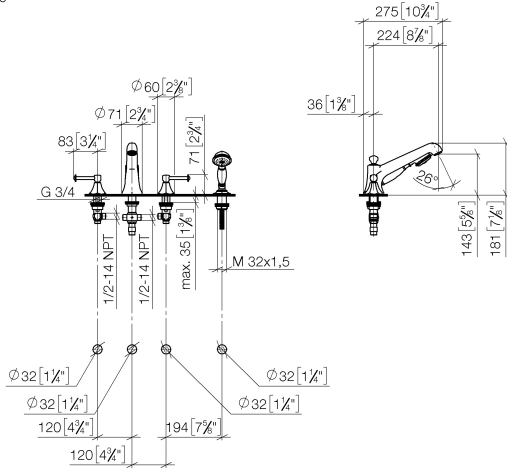

**MADISON Bath shower set for bath rim or tile edge installation - Brushed Durabron (23kt Gold)**

MADISON

27 502 370

- 225mm projection
- complete hand shower set: normal flow
- spout: circular, air-enriched flow
- complete hand shower set with anti-scale system
- automatic bath/shower diverter
- height of mixer 185 mm
- height up to aerator 140 mm
- hole diameter valve 32 mm
- hole diameter spout 32 mm
- hole diameter for complete hand shower set 32 mm
- rosette for spout Ø 70mm
- rosette for complete hand shower set Ø 60mm
- rosette for deck valve Ø 60mm
- metal shower hose 1750mm with integrated anti-twist protection
- max. spout flow rate 23 l/min
- max. flow for complete hand shower set 6.8 l/min

**Recommended miscellaneous**

**Perfecto installation kit - 12 614 970 90**

27 502 370  
mm [inches]  
1:10

**Flow rate chart**

**Certificates**

LGA\_8028.

Belgaqua\_21-380-  
27\_4.

27 502 370

### Spare parts list

No.	Item Number	Name	Quantity used	Delivery time
1	20 000 370-28	side panel	1	60
2	13 502 380-28	spout	1	-
Spare part can no longer be ordered, please order the replacement item				
3	12 502 970 90	High pressure hose 1/2" x 1/2" x 400 mm -	2	2
4	20 000 371-28	side panel	1	60
5	27 703 370-28	shower set	1	-
Spare part can no longer be ordered, please order the replacement item				