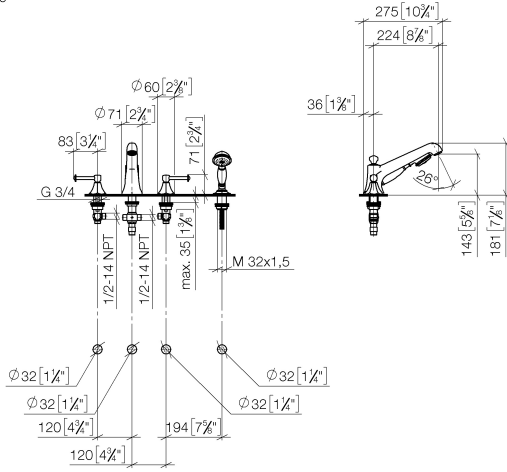

# MADISON Bath shower set for bath rim or tile edge installation - Brushed Dark Platinum

MADISON

27 502 370

- 225mm projection
- complete hand shower set: normal flow
- spout: circular, air-enriched flow
- complete hand shower set with anti-scale system
- automatic bath/shower diverter
- height of mixer 185 mm
- height up to aerator 140 mm
- hole diameter valve 32 mm
- hole diameter spout 32 mm
- hole diameter for complete hand shower set 32 mm
- rosette for spout Ø 70mm
- rosette for complete hand shower set Ø 60mm
- rosette for deck valve Ø 60mm
- metal shower hose 1750mm with integrated anti-twist protection
- max. spout flow rate 23 l/min
- max. flow for complete hand shower set 6.8 l/min

## Recommended miscellaneous

Perfecto installation kit -

12 614 970 90

27 502 370  
mm [inches]  
1:10

**Flow rate chart**

**Certificates**

LGA\_8028.

Belgaqua\_21-380-  
27\_4.

27 502 370

**Spare parts list**

No.	Item Number	Name	Quantity used	Delivery time
1	20 000 370-99	side panel	1	60
2	13 502 380-99	spout	1	60
3	12 502 970 90	High pressure hose 1/2" x 1/2" x 400 mm -	2	2
4	20 000 371-99	side panel	1	60
5	27 703 370-99	shower set	1	-