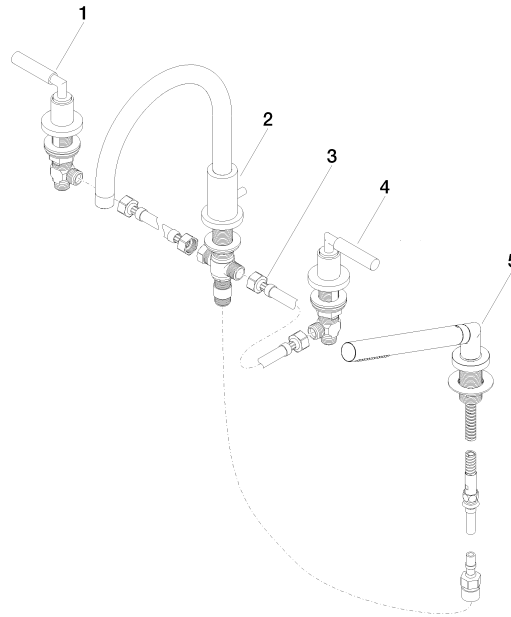

27 512 882 Product version from 4/1/2024

- spout: circular, air-enriched flow
- max. flow 23.5 l/min at 3 bar flow pressure
- Hand shower: COMPACT RAIN, max. flow rate 6.8 l/min (at 3 bar)
- complete hand shower set with anti-scale system
- 220mm projection
- with anti-scale system
- automatic bath/shower diverter
- height of mixer 290 mm
- height up to aerator 135 mm
- hole diameter valve 32 mm
- hole diameter spout 32 mm
- hole diameter for complete hand shower set 32 mm
- rosette for spout Ø 55mm
- rosette for complete hand shower set Ø 50mm
- rosette for deck valve Ø 55mm
- metal shower hose 1750mm with integrated anti-twist protection

Codes & Standards

ASME A112.18.1 cUPC DIN 4109 EN 1717

ISO 3822 Ü-Zeichen

TARA Bath shower set for bath rim or tile edge installation - Matte Black

TARA

27 512 882 Product version from 4/1/2024

Certificates and sustainability

IAPMO_4976

LGA_18

Belgaqua_21-026-2

Spare parts list

No.	Item Number	Name	Quantity used	Delivery time
2	13 512 892-33	spout	1.00	60
5	27 702 979-33	Hand shower set for bath rim or tile edge installation - Matte Black	1.00	10
1	20 000 882-33	TARA Deck valve clockwise closing - Matte Black	1.00	-
Spare part can no longer be ordered, please order the replacement item				
3	12 502 970 90	High pressure hose 1/2" x 1/2" x 400 mm -	2.00	2
4	20 000 883-33	TARA Deck valve anti-clockwise closing - Matte Black	1.00	-
Spare part can no longer be ordered, please order the replacement item				