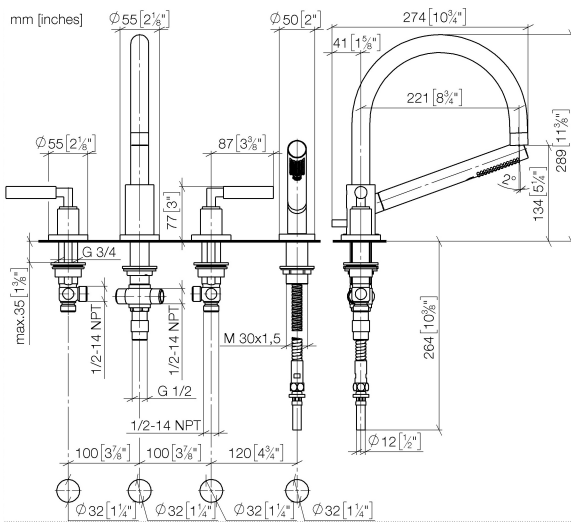

27 512 882 Product version from 4/1/2024

- spout: circular, air-enriched flow
- max. flow 23.5 l/min at 3 bar flow pressure
- Hand shower: COMPACT RAIN, max. flow rate 6.8 l/min (at 3 bar)
- complete hand shower set with anti-scale system
- 220mm projection
- with anti-scale system
- automatic bath/shower diverter
- height of mixer 290 mm
- height up to aerator 135 mm
- hole diameter valve 32 mm
- hole diameter spout 32 mm
- hole diameter for complete hand shower set 32 mm
- rosette for spout Ø 55mm
- rosette for complete hand shower set Ø 50mm
- rosette for deck valve Ø 55mm
- metal shower hose 1750mm with integrated anti-twist protection

Recommended miscellaneous

Perfecto installation kit - 12 614 970 90

Recommended miscellaneous

Decorative caps for Perfecto - Matte Black 12 801 970-33
• 1 pair

27 512 882 Product version from 4/1/2024

Flow rate chart

Codes & Standards

ASME A112.18.1 cUPC DIN 4109 EN 1717

ISO 3822 Ü-Zeichen

TARA Bath shower set for bath rim or tile edge installation - Matte Black

TARA

27 512 882 Product version from 4/1/2024

Certificates and sustainability

IAPMO_4976

LGA_18

Belgaqua_21-026-2

Spare parts list

No.	Item Number	Name	Quantity used	Delivery time
2	13 512 892-33	spout	1.00	60
5	27 702 979-33	Hand shower set for bath rim or tile edge installation - Matte Black	1.00	10
1	20 000 882-33	TARA Deck valve clockwise closing - Matte Black	1.00	-
Spare part can no longer be ordered, please order the replacement item				
3	12 502 970 90	High pressure hose 1/2" x 1/2" x 400 mm -	2.00	2
4	20 000 883-33	TARA Deck valve anti-clockwise closing - Matte Black	1.00	-
Spare part can no longer be ordered, please order the replacement item				