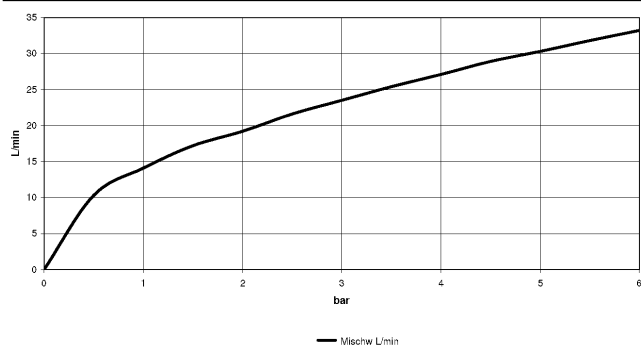

Flow rate chart

Codes & Standards

ASME A112.18.1   cUPC   DIN 4109   EN 1717

ISO 3822   Ü-Zeichen